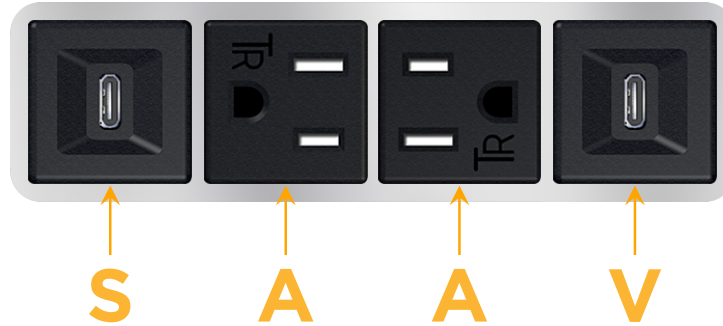

Bezel Finish: **STAINLESS STEEL MIRROR FINISH**

Custom Finishes Available M-POWER-4T-SAAV-SS8B

Features:

Module/Port Options:

- A Tamper Resistant AC Receptacle
- E USB-A & USB-C (20W)
- M Double USB-A (Fast Charging Ports - 18W)
- H HDMI
- 6 CAT 6
- 12 RJ 12
- X Switched AC
- Y 3-Way Switch (Low Voltage)
- V USB-C (45W High Speed Charging Port)
- S USB-C (25W High Speed Charging Port)
- R Switched AC (Rocker Switch)
- D Dimmer Switch

Plug:

Supplied with Low Profile Flat 45° Angle 120 VAC Plug

Optional Standard Straight 120 VAC Plug

Optional Straight 120 VAC Pass-through Plug

- CLEAN, COMPACT DESIGN
- STREAMLINED
- LOW PROFILE
- SIDE-EXITING CORDS
- PLUG & PLAY
- 6' AC CORD & PLUG (FLAT PLUG STANDARD)
- CUSTOMIZABLE CONFIGURATIONS AND FINISHES
- UL LISTED FOR MOUNTING IN FURNITURE
- 15A

sales@mormax.com

mormax.com

Specs:

Modules/Ports:

- S** USB-C (25W High Speed Charging Port)
- A** Tamper Resistant AC Receptacle
- V** USB-C (45W High Speed Charging Port)