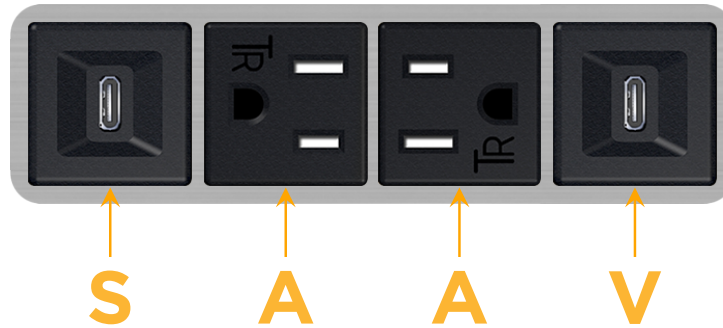

M-POWER-4T

AC POWER & DATA CONNECTIVITY SOLUTION

M-POWER-4T-SAAV-SS4B

Distributed by

Mormax Company, Inc.

8 Westchester Plaza

Elmsford, NY 10523

914-699-0101

sales@mormax.com

mormax.com

Metro Light & Power's line of power & data solutions offers sophisticated design elements combined with greater ease of installation. Streamlined and low-profile, enhanced by side-exiting cords, our outlets advance the industry with their cutting edge look and feel. We believe flexibility is key, and we provide a variety of mounting options, including the ability to mount in limited spaces. Our outlets are available in many finishes and configurations, in addition to a custom color and finish capability for our clients.

Bezel Finish: **STAINLESS STEEL BRUSHED**

Custom Finishes Available M-POWER-4T-SAAV-SS4B

Features:

Module/Port Options:

- A Tamper Resistant AC Receptacle
- E USB-A & USB-C (20W)
- M Double USB-A (Fast Charging Ports - 18W)
- H HDMI
- 6 CAT 6
- 12 RJ 12
- X Switched AC
- Y 3-Way Switch (Low Voltage)
- V USB-C (45W High Speed Charging Port)
- S USB-C (25W High Speed Charging Port)
- R Switched AC (Rocker Switch)
- D Dimmer Switch

Plug:

- Supplied with Low Profile Flat 45° Angle 120 VAC Plug
- Optional Standard Straight 120 VAC Plug
- Optional Straight 120 VAC Pass-through Plug

- CLEAN, COMPACT DESIGN
- STREAMLINED
- LOW PROFILE
- SIDE-EXITING CORDS
- PLUG & PLAY
- 6' AC CORD & PLUG (FLAT PLUG STANDARD)
- CUSTOMIZABLE CONFIGURATIONS AND FINISHES
- UL LISTED FOR MOUNTING IN FURNITURE
- 15A