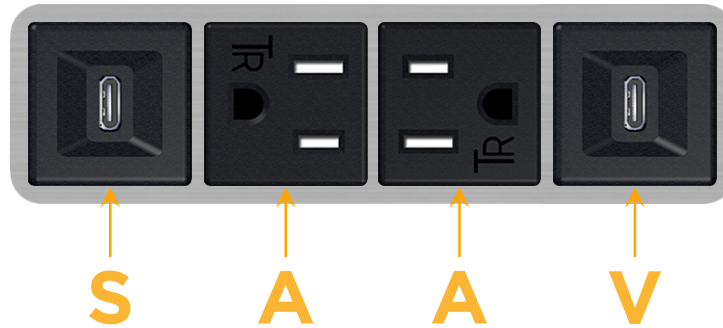

M-POWER-4T

AC POWER & DATA CONNECTIVITY SOLUTION

M-POWER-4T-SAAV-SS4AB

Distributed by

Mormax Company, Inc.

8 Westchester Plaza

Elmsford, NY 10523

914-699-0101

sales@mormax.com

mormax.com

Metro Light & Power's line of power & data solutions offers sophisticated design elements combined with greater ease of installation. Streamlined and low-profile, enhanced by side-exiting cords, our outlets advance the industry with their cutting edge look and feel. We believe flexibility is key, and we provide a variety of mounting options, including the ability to mount in limited spaces. Our outlets are available in many finishes and configurations, in addition to a custom color and finish capability for our clients.

Bezel Finish: **BRUSHED STAINLESS (ABS)**

Custom Finishes Available M-POWER-4T-SAAV-SS4AB

Features:

Module/Port Options:

- A Tamper Resistant AC Receptacle
- E USB-A & USB-C (20W)
- M Double USB-A (Fast Charging Ports - 18W)
- H HDMI
- 6 CAT 6
- 12 RJ 12
- X Switched AC
- Y 3-Way Switch (Low Voltage)
- V USB-C (45W High Speed Charging Port)
- S USB-C (25W High Speed Charging Port)
- R Switched AC (Rocker Switch)
- D Dimmer Switch

Plug:

Supplied with Low Profile Flat 45° Angle 120 VAC Plug

Optional Standard Straight 120 VAC Plug

Optional Straight 120 VAC Pass-through Plug

- CLEAN, COMPACT DESIGN
- STREAMLINED
- LOW PROFILE
- SIDE-EXITING CORDS
- PLUG & PLAY
- 6' AC CORD & PLUG (FLAT PLUG STANDARD)
- CUSTOMIZABLE CONFIGURATIONS AND FINISHES
- UL LISTED FOR MOUNTING IN FURNITURE
- 15A