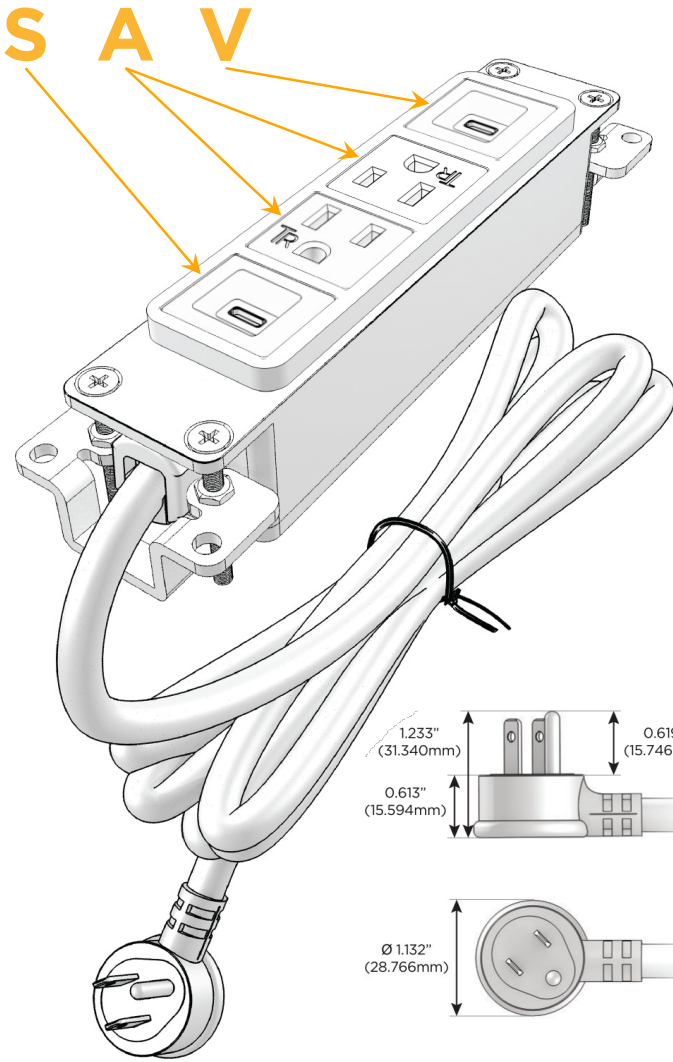

Bezel Finish: **SATIN NICKEL (ABS)**

Custom Finishes Available M-POWER-4T-SAAV-SAB

Features:

Module/Port Options:

- A** Tamper Resistant AC Receptacle
- E** USB-A & USB-C (20W)
- M** Double USB-A (Fast Charging Ports - 18W)
- H** HDMI
- 6** CAT 6
- 12** RJ 12
- X** Switched AC
- Y** 3-Way Switch (Low Voltage)
- V** USB-C (45W High Speed Charging Port)
- S** USB-C (25W High Speed Charging Port)
- R** Switched AC (Rocker Switch)
- D** Dimmer Switch

Plug:

Supplied with Low Profile Flat 45° Angle 120 VAC Plug

Optional Standard Straight 120 VAC Plug

Optional Straight 120 VAC Pass-through Plug

- CLEAN, COMPACT DESIGN
- STREAMLINED
- LOW PROFILE
- SIDE-EXITING CORDS
- PLUG & PLAY
- 6' AC CORD & PLUG (FLAT PLUG STANDARD)
- CUSTOMIZABLE CONFIGURATIONS AND FINISHES
- UL LISTED FOR MOUNTING IN FURNITURE
- 15A

M-POWER-4T

AC POWER & DATA CONNECTIVITY SOLUTION

M-POWER-4T-SAAV-SAB

Specs:

Modules/Ports:

- S** USB-C (25W High Speed Charging Port)
- A** Tamper Resistant AC Receptacle
- V** USB-C (45W High Speed Charging Port)