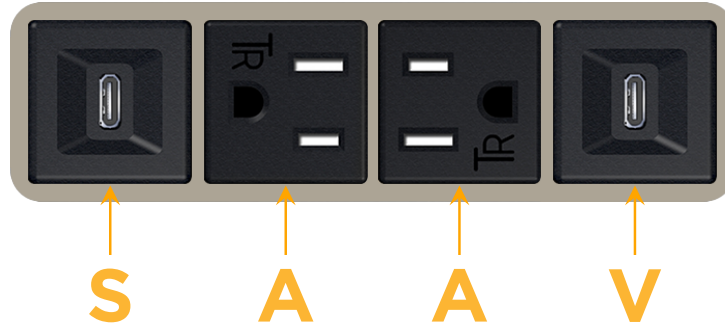

Bezel Finish: **SATIN NICKEL (ABS)**

Custom Finishes Available M-POWER-4T-SAAV-SAB

Features:

Module/Port Options:

- A** Tamper Resistant AC Receptacle
- E** USB-A & USB-C (20W)
- M** Double USB-A (Fast Charging Ports - 18W)
- H** HDMI
- 6** CAT 6
- 12** RJ 12
- X** Switched AC
- Y** 3-Way Switch (Low Voltage)
- V** USB-C (45W High Speed Charging Port)
- S** USB-C (25W High Speed Charging Port)
- R** Switched AC (Rocker Switch)
- D** Dimmer Switch

Plug:

Supplied with Low Profile Flat 45° Angle 120 VAC Plug

Optional Standard Straight 120 VAC Plug

Optional Straight 120 VAC Pass-through Plug

- CLEAN, COMPACT DESIGN
- STREAMLINED
- LOW PROFILE
- SIDE-EXITING CORDS
- PLUG & PLAY
- 6' AC CORD & PLUG (FLAT PLUG STANDARD)
- CUSTOMIZABLE CONFIGURATIONS AND FINISHES
- UL LISTED FOR MOUNTING IN FURNITURE
- 15A

M-POWER-4T

AC POWER & DATA CONNECTIVITY SOLUTION

M-POWER-4T-SAAV-SAB

Specs:

Modules/Ports:

- S** USB-C (25W High Speed Charging Port)
- A** Tamper Resistant AC Receptacle
- V** USB-C (45W High Speed Charging Port)