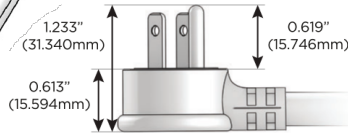

M-POWER-4T

AC POWER & DATA CONNECTIVITY SOLUTION

M-POWER-4T-SAAV-SAB

Specs:

Modules/Ports:

- S** USB-C (25W High Speed Charging Port)
- A** Tamper Resistant AC Receptacle
- V** USB-C (45W High Speed Charging Port)