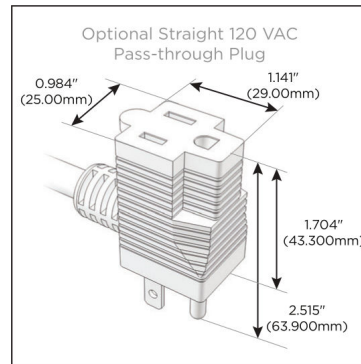

Plug:

Supplied with Low Profile Flat 45° Angle 120 VAC Plug

Optional Standard Straight 120 VAC Plug

Optional Straight 120 VAC Pass-through Plug

- CLEAN, COMPACT DESIGN
- STREAMLINED
- LOW PROFILE
- SIDE-EXITING CORDS
- PLUG & PLAY
- 6' AC CORD & PLUG (FLAT PLUG STANDARD)
- CUSTOMIZABLE CONFIGURATIONS AND FINISHES
- UL LISTED FOR MOUNTING IN FURNITURE
- 15A

M-POWER-4T

AC POWER & DATA CONNECTIVITY SOLUTION

M-POWER-4T-SAAV-SAB

Specs:

Modules/Ports:

- S** USB-C (25W High Speed Charging Port)
- A** Tamper Resistant AC Receptacle
- V** USB-C (45W High Speed Charging Port)