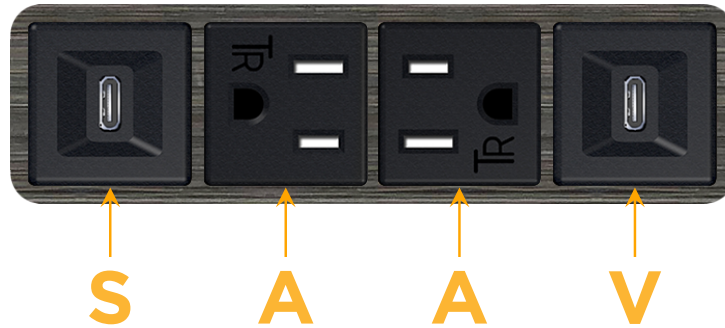

Bezel Finish: **GUNMETAL (ABS)**

Custom Finishes Available M-POWER-4T-SAAV-S3AB

Features:

Module/Port Options:

- A** Tamper Resistant AC Receptacle
- E** USB-A & USB-C (20W)
- M** Double USB-A (Fast Charging Ports - 18W)
- H** HDMI
- 6** CAT 6
- 12** RJ 12
- X** Switched AC
- Y** 3-Way Switch (Low Voltage)
- V** USB-C (45W High Speed Charging Port)
- S** USB-C (25W High Speed Charging Port)
- R** Switched AC (Rocker Switch)
- D** Dimmer Switch

Plug:

Supplied with Low Profile Flat 45° Angle 120 VAC Plug

Optional Standard Straight 120 VAC Plug

Optional Straight 120 VAC Pass-through Plug

- CLEAN, COMPACT DESIGN
- STREAMLINED
- LOW PROFILE
- SIDE-EXITING CORDS
- PLUG & PLAY
- 6' AC CORD & PLUG (FLAT PLUG STANDARD)
- CUSTOMIZABLE CONFIGURATIONS AND FINISHES
- UL LISTED FOR MOUNTING IN FURNITURE
- 15A

sales@mormax.com

mormax.com

Specs:

Modules/Ports:

- S** USB-C (25W High Speed Charging Port)
- A** Tamper Resistant AC Receptacle
- V** USB-C (45W High Speed Charging Port)