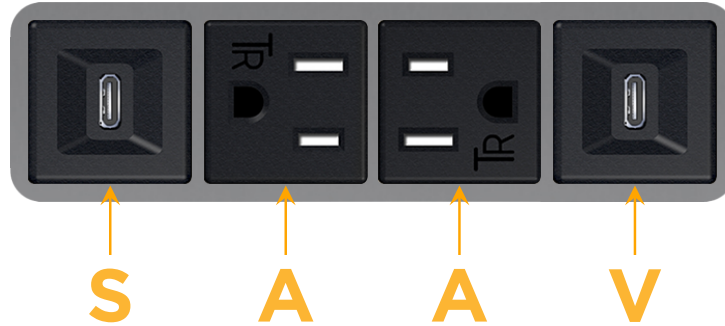

Bezel Finish: **MAGNESIUM (ABS)**

Custom Finishes Available M-POWER-4T-SAAV-MAB

Features:

Module/Port Options:

- A** Tamper Resistant AC Receptacle
- E** USB-A & USB-C (20W)
- M** Double USB-A (Fast Charging Ports - 18W)
- H** HDMI
- 6** CAT 6
- 12** RJ 12
- X** Switched AC
- Y** 3-Way Switch (Low Voltage)
- V** USB-C (45W High Speed Charging Port)
- S** USB-C (25W High Speed Charging Port)
- R** Switched AC (Rocker Switch)
- D** Dimmer Switch

Plug:

Supplied with Low Profile Flat 45° Angle 120 VAC Plug

Optional Standard Straight 120 VAC Plug

Optional Straight 120 VAC Pass-through Plug

- CLEAN, COMPACT DESIGN
- STREAMLINED
- LOW PROFILE
- SIDE-EXITING CORDS
- PLUG & PLAY
- 6' AC CORD & PLUG (FLAT PLUG STANDARD)
- CUSTOMIZABLE CONFIGURATIONS AND FINISHES
- UL LISTED FOR MOUNTING IN FURNITURE
- 15A

M-POWER-4T

AC POWER & DATA CONNECTIVITY SOLUTION

M-POWER-4T-SAAV-MAB

Specs:

Modules/Ports:

- S** USB-C (25W High Speed Charging Port)
- A** Tamper Resistant AC Receptacle
- V** USB-C (45W High Speed Charging Port)