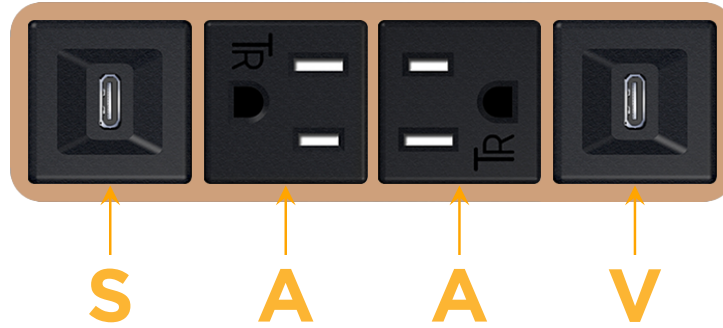

Bezel Finish: **COPPER (ABS)**

Custom Finishes Available M-POWER-4T-SAAV-CUAB

Features:

Module/Port Options:

- A** Tamper Resistant AC Receptacle
- E** USB-A & USB-C (20W)
- M** Double USB-A (Fast Charging Ports - 18W)
- H** HDMI
- 6** CAT 6
- 12** RJ 12
- X** Switched AC
- Y** 3-Way Switch (Low Voltage)
- V** USB-C (45W High Speed Charging Port)
- S** USB-C (25W High Speed Charging Port)
- R** Switched AC (Rocker Switch)
- D** Dimmer Switch

Plug:

Supplied with Low Profile Flat 45° Angle 120 VAC Plug

Optional Standard Straight 120 VAC Plug

Optional Straight 120 VAC Pass-through Plug

- CLEAN, COMPACT DESIGN
- STREAMLINED
- LOW PROFILE
- SIDE-EXITING CORDS
- PLUG & PLAY
- 6' AC CORD & PLUG (FLAT PLUG STANDARD)
- CUSTOMIZABLE CONFIGURATIONS AND FINISHES
- UL LISTED FOR MOUNTING IN FURNITURE
- 15A

M-POWER-4T

AC POWER & DATA CONNECTIVITY SOLUTION

M-POWER-4T-SAAV-CUAB

Specs:

Modules/Ports:

- S** USB-C (25W High Speed Charging Port)
- A** Tamper Resistant AC Receptacle
- V** USB-C (45W High Speed Charging Port)