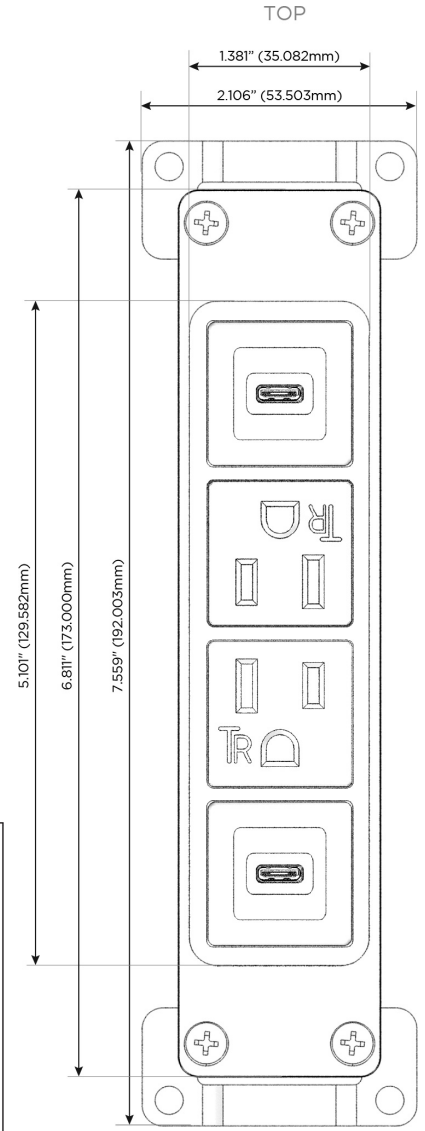

Bezel Finish: **COPPER (ABS)**

Custom Finishes Available M-POWER-4T-SAAV-CUAB

Features:

Module/Port Options:

- A** Tamper Resistant AC Receptacle
- E** USB-A & USB-C (20W)
- M** Double USB-A (Fast Charging Ports - 18W)
- H** HDMI
- 6** CAT 6
- 12** RJ 12
- X** Switched AC
- Y** 3-Way Switch (Low Voltage)
- V** USB-C (45W High Speed Charging Port)
- S** USB-C (25W High Speed Charging Port)
- R** Switched AC (Rocker Switch)
- D** Dimmer Switch

Plug:

Supplied with Low Profile Flat 45° Angle 120 VAC Plug

Optional Standard Straight 120 VAC Plug

Optional Straight 120 VAC Pass-through Plug

- CLEAN, COMPACT DESIGN
- STREAMLINED
- LOW PROFILE
- SIDE-EXITING CORDS
- PLUG & PLAY
- 6' AC CORD & PLUG (FLAT PLUG STANDARD)
- CUSTOMIZABLE CONFIGURATIONS AND FINISHES
- UL LISTED FOR MOUNTING IN FURNITURE
- 15A

M-POWER-4T

AC POWER & DATA CONNECTIVITY SOLUTION

M-POWER-4T-SAAV-CUAB

Specs:

Modules/Ports:

- S** USB-C (25W High Speed Charging Port)
- A** Tamper Resistant AC Receptacle
- V** USB-C (45W High Speed Charging Port)