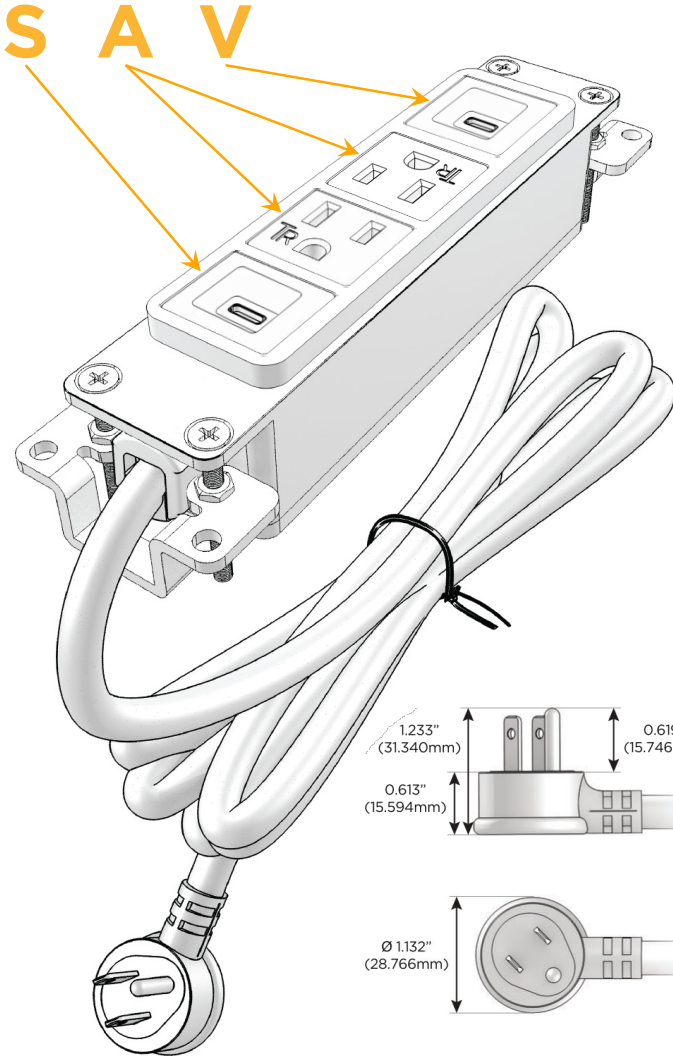

Bezel Finish: **COPPER (ABS)**

Custom Finishes Available M-POWER-4T-SAAV-CUAB

Features:

Module/Port Options:

- A** Tamper Resistant AC Receptacle
- E** USB-A & USB-C (20W)
- M** Double USB-A (Fast Charging Ports - 18W)
- H** HDMI
- 6** CAT 6
- 12** RJ 12
- X** Switched AC
- Y** 3-Way Switch (Low Voltage)
- V** USB-C (45W High Speed Charging Port)
- S** USB-C (25W High Speed Charging Port)
- R** Switched AC (Rocker Switch)
- D** Dimmer Switch

Plug:

Supplied with Low Profile Flat 45° Angle 120 VAC Plug

Optional Standard Straight 120 VAC Plug

Optional Straight 120 VAC Pass-through Plug

- CLEAN, COMPACT DESIGN
- STREAMLINED
- LOW PROFILE
- SIDE-EXITING CORDS
- PLUG & PLAY
- 6' AC CORD & PLUG (FLAT PLUG STANDARD)
- CUSTOMIZABLE CONFIGURATIONS AND FINISHES
- UL LISTED FOR MOUNTING IN FURNITURE
- 15A

M-POWER-4T

AC POWER & DATA CONNECTIVITY SOLUTION

M-POWER-4T-SAAV-CUAB

Specs:

Modules/Ports:

- S** USB-C (25W High Speed Charging Port)
- A** Tamper Resistant AC Receptacle
- V** USB-C (45W High Speed Charging Port)