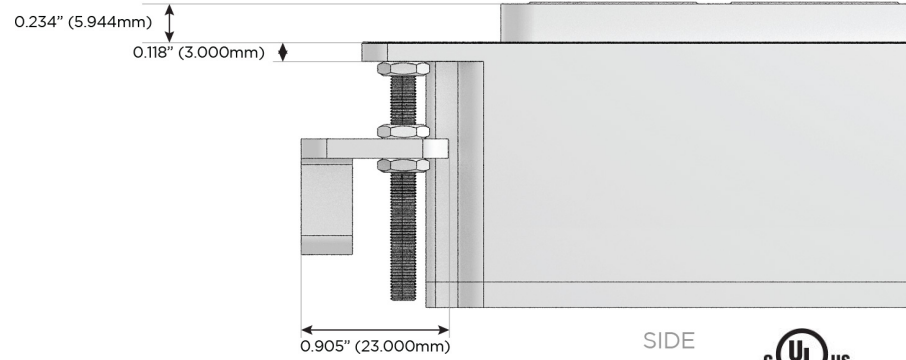

M-POWER-4T

AC POWER & DATA CONNECTIVITY SOLUTION

M-POWER-4T-SAAV-CUAB

Specs:

Modules/Ports:

- S** USB-C (25W High Speed Charging Port)
- A** Tamper Resistant AC Receptacle
- V** USB-C (45W High Speed Charging Port)