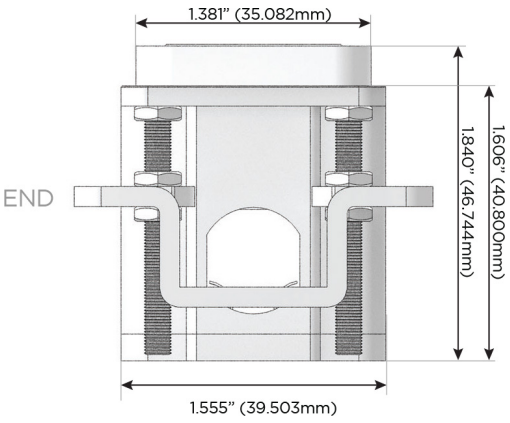

Plug:

Supplied with Low Profile Flat 45° Angle 120 VAC Plug

Optional Standard Straight 120 VAC Plug

Optional Straight 120 VAC Pass-through Plug

- CLEAN, COMPACT DESIGN
- STREAMLINED
- LOW PROFILE
- SIDE-EXITING CORDS
- PLUG & PLAY
- 6' AC CORD & PLUG (FLAT PLUG STANDARD)
- CUSTOMIZABLE CONFIGURATIONS AND FINISHES
- UL LISTED FOR MOUNTING IN FURNITURE
- 15A

M-POWER-4T

AC POWER & DATA CONNECTIVITY SOLUTION

M-POWER-4T-SAAV-CUAB

Specs:

Modules/Ports:

- S** USB-C (25W High Speed Charging Port)
- A** Tamper Resistant AC Receptacle
- V** USB-C (45W High Speed Charging Port)