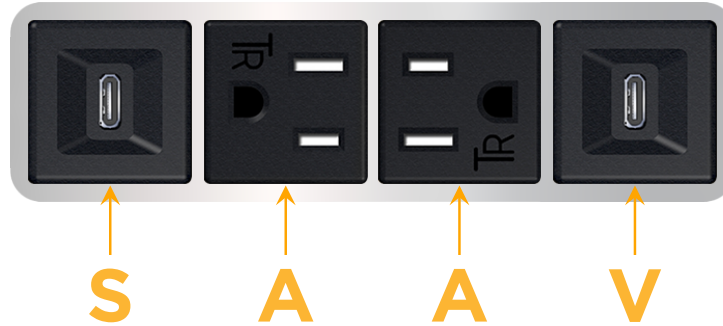

Bezel Finish: **CHROME (ABS)**

Custom Finishes Available M-POWER-4T-SAAV-CRAB

Features:

Module/Port Options:

- A** Tamper Resistant AC Receptacle
- E** USB-A & USB-C (20W)
- M** Double USB-A (Fast Charging Ports - 18W)
- H** HDMI
- 6** CAT 6
- 12** RJ 12
- X** Switched AC
- Y** 3-Way Switch (Low Voltage)
- V** USB-C (45W High Speed Charging Port)
- S** USB-C (25W High Speed Charging Port)
- R** Switched AC (Rocker Switch)
- D** Dimmer Switch

Plug:

Supplied with Low Profile Flat 45° Angle 120 VAC Plug

Optional Standard Straight 120 VAC Plug

Optional Straight 120 VAC Pass-through Plug

- CLEAN, COMPACT DESIGN
- STREAMLINED
- LOW PROFILE
- SIDE-EXITING CORDS
- PLUG & PLAY
- 6' AC CORD & PLUG (FLAT PLUG STANDARD)
- CUSTOMIZABLE CONFIGURATIONS AND FINISHES
- UL LISTED FOR MOUNTING IN FURNITURE
- 15A

M-POWER-4T

AC POWER & DATA CONNECTIVITY SOLUTION

M-POWER-4T-SAAV-CRAB

Specs:

Modules/Ports:

- S** USB-C (25W High Speed Charging Port)
- A** Tamper Resistant AC Receptacle
- V** USB-C (45W High Speed Charging Port)