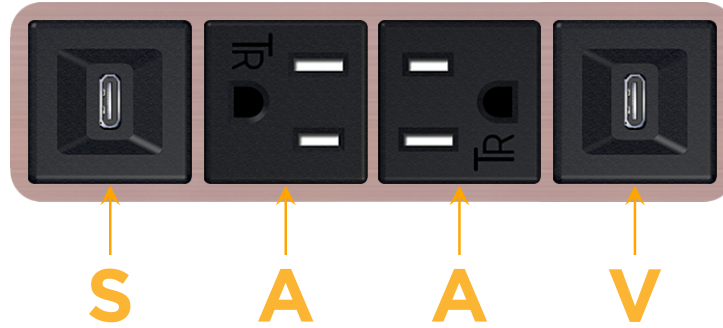

Bezel Finish: **CHAMPAGNE (ABS)**

Custom Finishes Available M-POWER-4T-SAAV-CHAB

Features:

Module/Port Options:

- A** Tamper Resistant AC Receptacle
- E** USB-A & USB-C (20W)
- M** Double USB-A (Fast Charging Ports - 18W)
- H** HDMI
- 6** CAT 6
- 12** RJ 12
- X** Switched AC
- Y** 3-Way Switch (Low Voltage)
- V** USB-C (45W High Speed Charging Port)
- S** USB-C (25W High Speed Charging Port)
- R** Switched AC (Rocker Switch)
- D** Dimmer Switch

Plug:

Supplied with Low Profile Flat 45° Angle 120 VAC Plug

Optional Standard Straight 120 VAC Plug

Optional Straight 120 VAC Pass-through Plug

- CLEAN, COMPACT DESIGN
- STREAMLINED
- LOW PROFILE
- SIDE-EXITING CORDS
- PLUG & PLAY
- 6' AC CORD & PLUG (FLAT PLUG STANDARD)
- CUSTOMIZABLE CONFIGURATIONS AND FINISHES
- UL LISTED FOR MOUNTING IN FURNITURE
- 15A

M-POWER-4T

AC POWER & DATA CONNECTIVITY SOLUTION

M-POWER-4T-SAAV-CHAB

Specs:

Modules/Ports:

- S** USB-C (25W High Speed Charging Port)
- A** Tamper Resistant AC Receptacle
- V** USB-C (45W High Speed Charging Port)