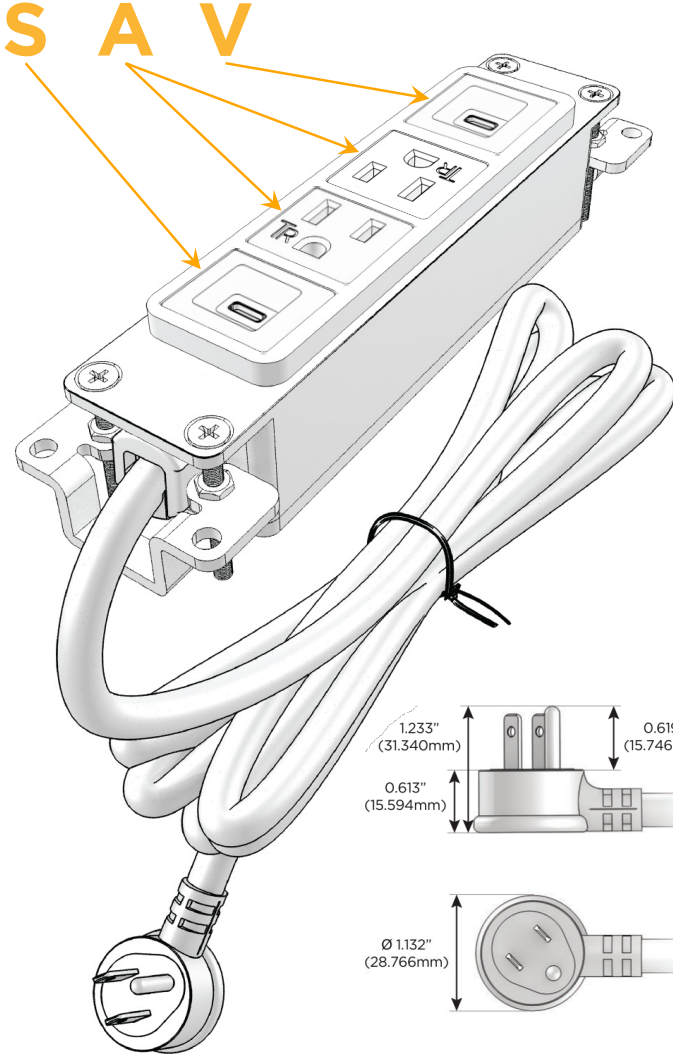

### Module/Port Options:

- A** Tamper Resistant AC Receptacle
- E** USB-A & USB-C (20W)
- M** Double USB-A (Fast Charging Ports - 18W)
- H** HDMI
- 6** CAT 6
- 12** RJ 12
- X** Switched AC
- Y** 3-Way Switch (Low Voltage)
- V** USB-C (45W High Speed Charging Port)
- S** USB-C (25W High Speed Charging Port)
- R** Switched AC (Rocker Switch)
- D** Dimmer Switch

### Plug:

Supplied with Low Profile Flat 45° Angle 120 VAC Plug

Optional Standard Straight 120 VAC Plug

Optional Straight 120 VAC Pass-through Plug

- CLEAN, COMPACT DESIGN
- STREAMLINED
- LOW PROFILE
- SIDE-EXITING CORDS
- PLUG & PLAY
- 6' AC CORD & PLUG (FLAT PLUG STANDARD)
- CUSTOMIZABLE CONFIGURATIONS AND FINISHES
- UL LISTED FOR MOUNTING IN FURNITURE
- 15A

# M-POWER-4T

AC POWER & DATA CONNECTIVITY SOLUTION

M-POWER-4T-SAAV-BZB

Specs:

**Modules/Ports:**

- S** USB-C (25W High Speed Charging Port)
- A** Tamper Resistant AC Receptacle
- V** USB-C (45W High Speed Charging Port)