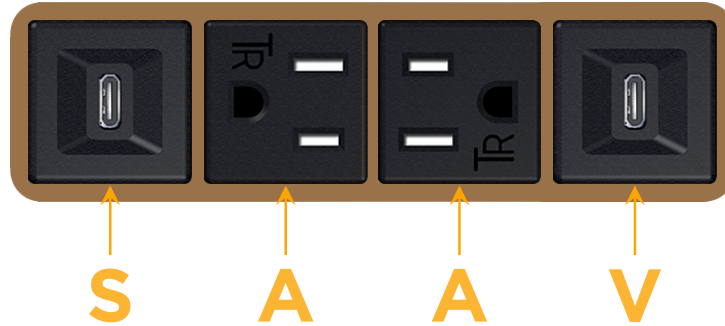

M-POWER-4T

AC POWER & DATA CONNECTIVITY SOLUTION

M-POWER-4T-SAAV-BZB

Distributed by

Mormax Company, Inc.

8 Westchester Plaza

Elmsford, NY 10523

914-699-0101

sales@mormax.com

mormax.com

Metro Light & Power's line of power & data solutions offers sophisticated design elements combined with greater ease of installation. Streamlined and low-profile, enhanced by side-exiting cords, our outlets advance the industry with their cutting edge look and feel. We believe flexibility is key, and we provide a variety of mounting options, including the ability to mount in limited spaces. Our outlets are available in many finishes and configurations, in addition to a custom color and finish capability for our clients.

Bezel Finish: **SOLID BRONZE**

Custom Finishes Available M-POWER-4T-SAAV-BZB

Features:

Module/Port Options:

- **A** Tamper Resistant AC Receptacle
- **E** USB-A & USB-C (20W)
- **M** Double USB-A (Fast Charging Ports - 18W)
- **H** HDMI
- **6** CAT 6
- **12** RJ 12
- **X** Switched AC
- **Y** 3-Way Switch (Low Voltage)
- **V** USB-C (45W High Speed Charging Port)
- **S** USB-C (25W High Speed Charging Port)
- **R** Switched AC (Rocker Switch)
- **D** Dimmer Switch

Plug:

Supplied with Low Profile Flat 45° Angle 120 VAC Plug

Optional Standard Straight 120 VAC Plug

Optional Straight 120 VAC Pass-through Plug

- CLEAN, COMPACT DESIGN
- STREAMLINED
- LOW PROFILE
- SIDE-EXITING CORDS
- PLUG & PLAY
- 6' AC CORD & PLUG (FLAT PLUG STANDARD)
- CUSTOMIZABLE CONFIGURATIONS AND FINISHES
- UL LISTED FOR MOUNTING IN FURNITURE
- 15A