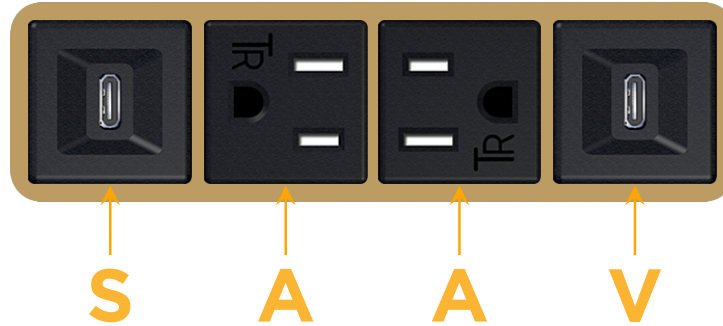

Bezel Finish: **STANDARD BRONZE (ABS)**

Custom Finishes Available M-POWER-4T-SAAV-BZAB

Features:

Module/Port Options:

- A Tamper Resistant AC Receptacle
- E USB-A & USB-C (20W)
- M Double USB-A (Fast Charging Ports - 18W)
- H HDMI
- 6 CAT 6
- 12 RJ 12
- X Switched AC
- Y 3-Way Switch (Low Voltage)
- V USB-C (45W High Speed Charging Port)
- S USB-C (25W High Speed Charging Port)
- R Switched AC (Rocker Switch)
- D Dimmer Switch

Plug:

Supplied with Low Profile Flat 45° Angle 120 VAC Plug

Optional Standard Straight 120 VAC Plug

Optional Straight 120 VAC Pass-through Plug

- CLEAN, COMPACT DESIGN
- STREAMLINED
- LOW PROFILE
- SIDE-EXITING CORDS
- PLUG & PLAY
- 6' AC CORD & PLUG (FLAT PLUG STANDARD)
- CUSTOMIZABLE CONFIGURATIONS AND FINISHES
- UL LISTED FOR MOUNTING IN FURNITURE
- 15A

M-POWER-4T

AC POWER & DATA CONNECTIVITY SOLUTION

M-POWER-4T-SAAV-BZAB

Specs:

Modules/Ports:

- S** USB-C (25W High Speed Charging Port)
- A** Tamper Resistant AC Receptacle
- V** USB-C (45W High Speed Charging Port)