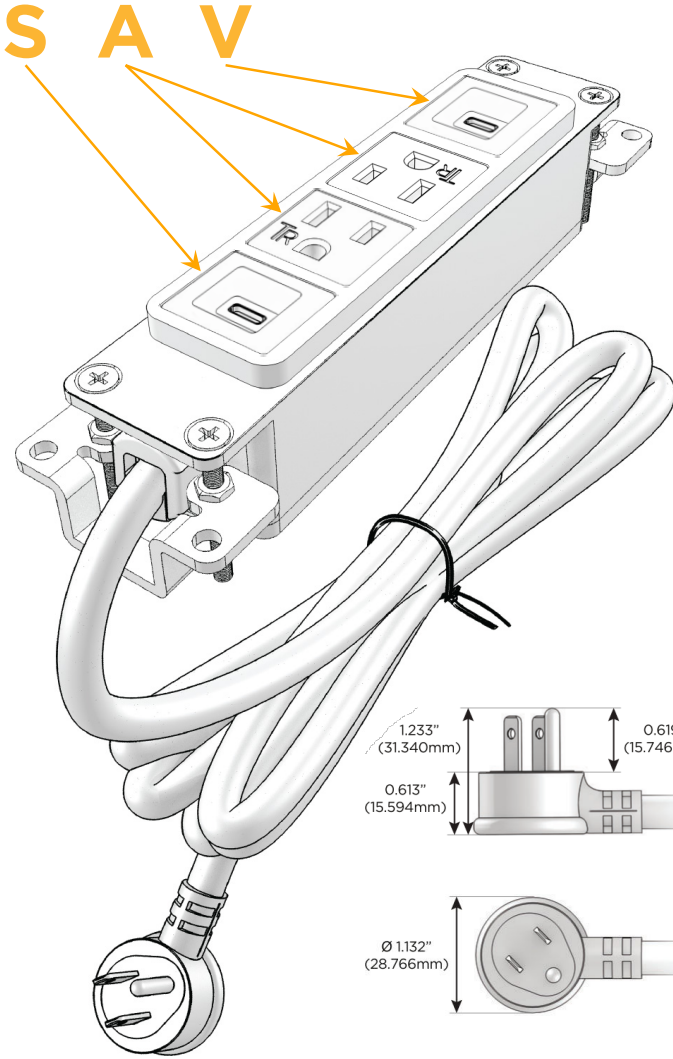

Bezel Finish: **STANDARD BRONZE (ABS)**

Custom Finishes Available M-POWER-4T-SAAV-BZAB

Features:

Module/Port Options:

- A Tamper Resistant AC Receptacle
- E USB-A & USB-C (20W)
- M Double USB-A (Fast Charging Ports - 18W)
- H HDMI
- 6 CAT 6
- 12 RJ 12
- X Switched AC
- Y 3-Way Switch (Low Voltage)
- V USB-C (45W High Speed Charging Port)
- S USB-C (25W High Speed Charging Port)
- R Switched AC (Rocker Switch)
- D Dimmer Switch

Plug:

Supplied with Low Profile Flat 45° Angle 120 VAC Plug

Optional Standard Straight 120 VAC Plug

Optional Straight 120 VAC Pass-through Plug

- CLEAN, COMPACT DESIGN
- STREAMLINED
- LOW PROFILE
- SIDE-EXITING CORDS
- PLUG & PLAY
- 6' AC CORD & PLUG (FLAT PLUG STANDARD)
- CUSTOMIZABLE CONFIGURATIONS AND FINISHES
- UL LISTED FOR MOUNTING IN FURNITURE
- 15A

M-POWER-4T

AC POWER & DATA CONNECTIVITY SOLUTION

M-POWER-4T-SAAV-BZAB

Specs:

Modules/Ports:

- S** USB-C (25W High Speed Charging Port)
- A** Tamper Resistant AC Receptacle
- V** USB-C (45W High Speed Charging Port)