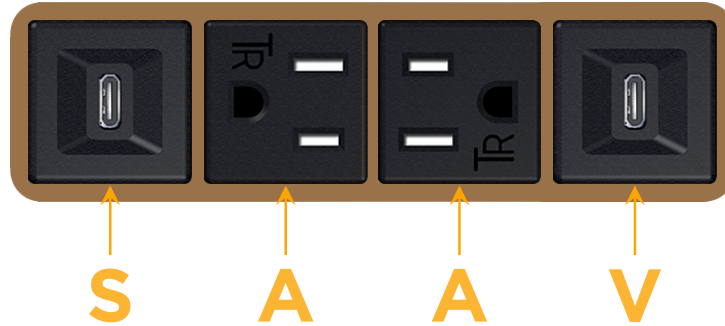

Bezel Finish: **ARCHITECTURAL BRONZE (ABS)**

Custom Finishes Available M-POWER-4T-SAAV-BZ5AB

Features:

Module/Port Options:

- A** Tamper Resistant AC Receptacle
- E** USB-A & USB-C (20W)
- M** Double USB-A (Fast Charging Ports - 18W)
- H** HDMI
- 6** CAT 6
- 12** RJ 12
- X** Switched AC
- Y** 3-Way Switch (Low Voltage)
- V** USB-C (45W High Speed Charging Port)
- S** USB-C (25W High Speed Charging Port)
- R** Switched AC (Rocker Switch)
- D** Dimmer Switch

Plug:

Supplied with Low Profile Flat 45° Angle 120 VAC Plug

Optional Standard Straight 120 VAC Plug

Optional Straight 120 VAC Pass-through Plug

- CLEAN, COMPACT DESIGN
- STREAMLINED
- LOW PROFILE
- SIDE-EXITING CORDS
- PLUG & PLAY
- 6' AC CORD & PLUG (FLAT PLUG STANDARD)
- CUSTOMIZABLE CONFIGURATIONS AND FINISHES
- UL LISTED FOR MOUNTING IN FURNITURE
- 15A

M-POWER-4T

AC POWER & DATA CONNECTIVITY SOLUTION

M-POWER-4T-SAAV-BZ5AB

Specs:

Modules/Ports:

- S** USB-C (25W High Speed Charging Port)
- A** Tamper Resistant AC Receptacle
- V** USB-C (45W High Speed Charging Port)