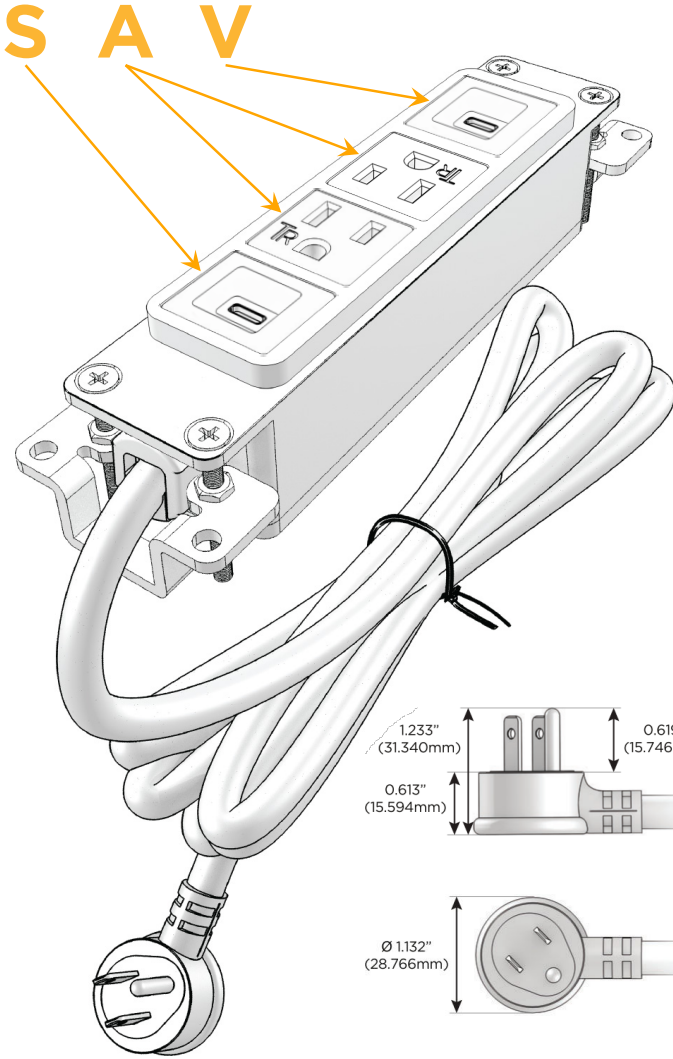

Bezel Finish: **ARCHITECTURAL BRONZE (ABS)**

Custom Finishes Available M-POWER-4T-SAAV-BZ5AB

Features:

Module/Port Options:

- A** Tamper Resistant AC Receptacle
- E** USB-A & USB-C (20W)
- M** Double USB-A (Fast Charging Ports - 18W)
- H** HDMI
- 6** CAT 6
- 12** RJ 12
- X** Switched AC
- Y** 3-Way Switch (Low Voltage)
- V** USB-C (45W High Speed Charging Port)
- S** USB-C (25W High Speed Charging Port)
- R** Switched AC (Rocker Switch)
- D** Dimmer Switch

Plug:

Supplied with Low Profile Flat 45° Angle 120 VAC Plug

Optional Standard Straight 120 VAC Plug

Optional Straight 120 VAC Pass-through Plug

- CLEAN, COMPACT DESIGN
- STREAMLINED
- LOW PROFILE
- SIDE-EXITING CORDS
- PLUG & PLAY
- 6' AC CORD & PLUG (FLAT PLUG STANDARD)
- CUSTOMIZABLE CONFIGURATIONS AND FINISHES
- UL LISTED FOR MOUNTING IN FURNITURE
- 15A

M-POWER-4T

AC POWER & DATA CONNECTIVITY SOLUTION

M-POWER-4T-SAAV-BZ5AB

Specs:

Modules/Ports:

- S** USB-C (25W High Speed Charging Port)
- A** Tamper Resistant AC Receptacle
- V** USB-C (45W High Speed Charging Port)