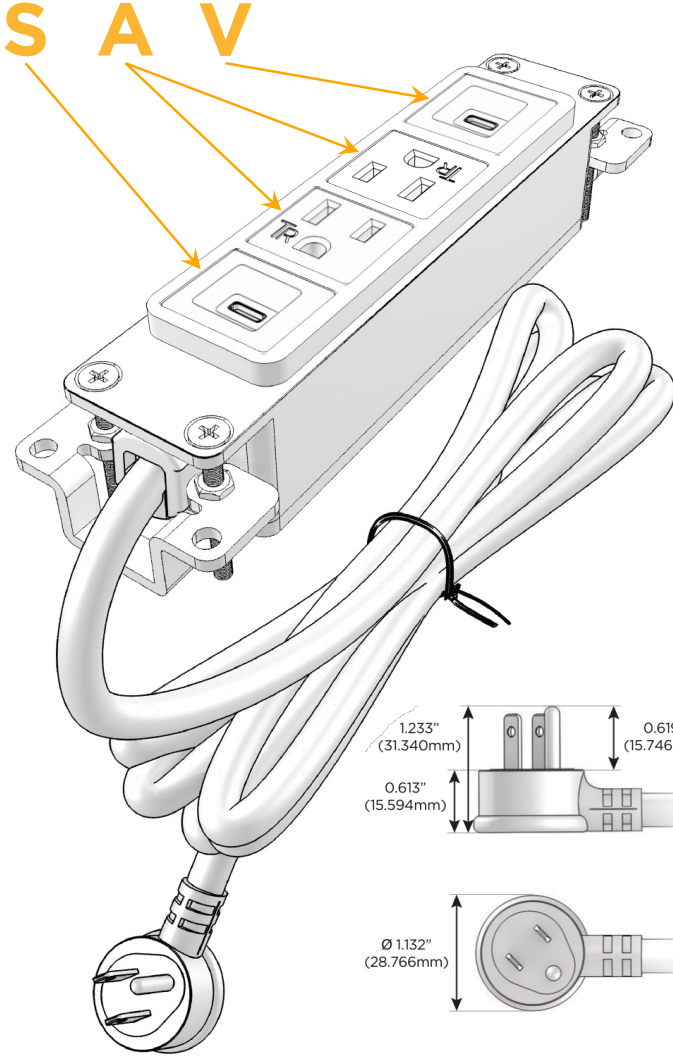

### Module/Port Options:

- A** Tamper Resistant AC Receptacle
- E** USB-A & USB-C (20W)
- M** Double USB-A (Fast Charging Ports - 18W)
- H** HDMI
- 6** CAT 6
- 12** RJ 12
- X** Switched AC
- Y** 3-Way Switch (Low Voltage)
- V** USB-C (45W High Speed Charging Port)
- S** USB-C (25W High Speed Charging Port)
- R** Switched AC (Rocker Switch)
- D** Dimmer Switch

### Plug:

Supplied with Low Profile Flat 45° Angle 120 VAC Plug

Optional Standard Straight 120 VAC Plug

Optional Straight 120 VAC Pass-through Plug

- CLEAN, COMPACT DESIGN
- STREAMLINED
- LOW PROFILE
- SIDE-EXITING CORDS
- PLUG & PLAY
- 6' AC CORD & PLUG (FLAT PLUG STANDARD)
- CUSTOMIZABLE CONFIGURATIONS AND FINISHES
- UL LISTED FOR MOUNTING IN FURNITURE
- 15A

# M-POWER-4T

AC POWER & DATA CONNECTIVITY SOLUTION

M-POWER-4T-SAAV-BZ5AAB

Specs:

**Modules/Ports:**

- S** USB-C (25W High Speed Charging Port)
- A** Tamper Resistant AC Receptacle
- V** USB-C (45W High Speed Charging Port)