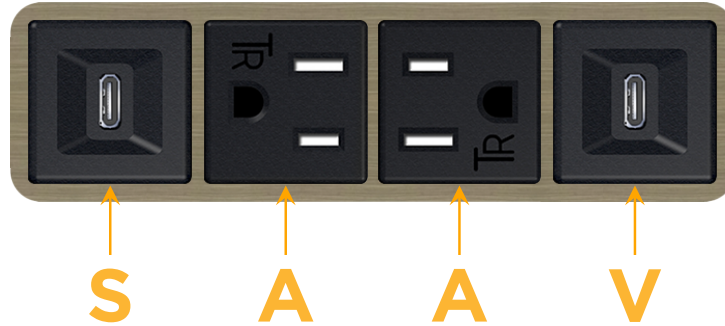

M-POWER-4T

AC POWER & DATA CONNECTIVITY SOLUTION

M-POWER-4T-SAAV-BZ5AAB

Distributed by

Mormax Company, Inc.

8 Westchester Plaza

Elmsford, NY 10523

914-699-0101

sales@mormax.com

mormax.com

Metro Light & Power's line of power & data solutions offers sophisticated design elements combined with greater ease of installation. Streamlined and low-profile, enhanced by side-exiting cords, our outlets advance the industry with their cutting edge look and feel. We believe flexibility is key, and we provide a variety of mounting options, including the ability to mount in limited spaces. Our outlets are available in many finishes and configurations, in addition to a custom color and finish capability for our clients.

Bezel Finish: **ANTIQUED ARCHITECTURAL BRONZE (ABS)**

Custom Finishes Available M-POWER-4T-SAAV-BZ5AAB

Features:

Module/Port Options:

- **A** Tamper Resistant AC Receptacle
- **E** USB-A & USB-C (20W)
- **M** Double USB-A (Fast Charging Ports - 18W)
- **H** HDMI
- **6** CAT 6
- **12** RJ 12
- **X** Switched AC
- **Y** 3-Way Switch (Low Voltage)
- **V** USB-C (45W High Speed Charging Port)
- **S** USB-C (25W High Speed Charging Port)
- **R** Switched AC (Rocker Switch)
- **D** Dimmer Switch

Plug:

Supplied with Low Profile Flat 45° Angle 120 VAC Plug

Optional Standard Straight 120 VAC Plug

Optional Straight 120 VAC Pass-through Plug

- CLEAN, COMPACT DESIGN
- STREAMLINED
- LOW PROFILE
- SIDE-EXITING CORDS
- PLUG & PLAY
- 6' AC CORD & PLUG (FLAT PLUG STANDARD)
- CUSTOMIZABLE CONFIGURATIONS AND FINISHES
- UL LISTED FOR MOUNTING IN FURNITURE
- 15A