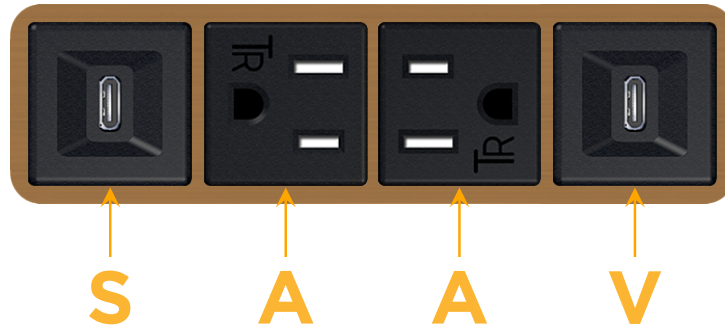

M-POWER-4T

AC POWER & DATA CONNECTIVITY SOLUTION

M-POWER-4T-SAAV-BZ4B

Distributed by

Mormax Company, Inc.

8 Westchester Plaza

Elmsford, NY 10523

914-699-0101

sales@mormax.com

mormax.com

Metro Light & Power's line of power & data solutions offers sophisticated design elements combined with greater ease of installation. Streamlined and low-profile, enhanced by side-exiting cords, our outlets advance the industry with their cutting edge look and feel. We believe flexibility is key, and we provide a variety of mounting options, including the ability to mount in limited spaces. Our outlets are available in many finishes and configurations, in addition to a custom color and finish capability for our clients.

Bezel Finish: **SOLID BRONZE BRUSHED**

Custom Finishes Available M-POWER-4T-SAAV-BZ4B

Features:

Module/Port Options:

- A Tamper Resistant AC Receptacle
- E USB-A & USB-C (20W)
- M Double USB-A (Fast Charging Ports - 18W)
- H HDMI
- 6 CAT 6
- 12 RJ 12
- X Switched AC
- Y 3-Way Switch (Low Voltage)
- V USB-C (45W High Speed Charging Port)
- S USB-C (25W High Speed Charging Port)
- R Switched AC (Rocker Switch)
- D Dimmer Switch

Plug:

Supplied with Low Profile Flat 45° Angle 120 VAC Plug

Optional Standard Straight 120 VAC Plug

Optional Straight 120 VAC Pass-through Plug

- CLEAN, COMPACT DESIGN
- STREAMLINED
- LOW PROFILE
- SIDE-EXITING CORDS
- PLUG & PLAY
- 6' AC CORD & PLUG (FLAT PLUG STANDARD)
- CUSTOMIZABLE CONFIGURATIONS AND FINISHES
- UL LISTED FOR MOUNTING IN FURNITURE
- 15A