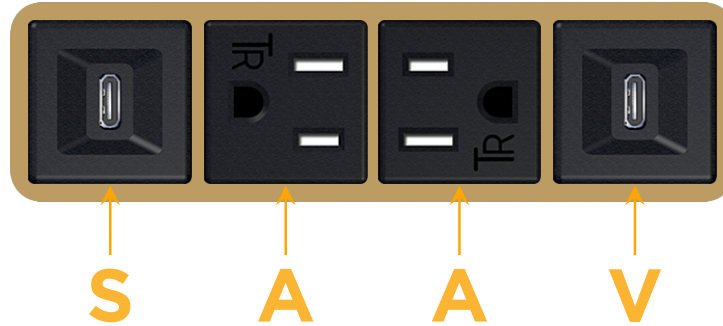

M-POWER-4T

AC POWER & DATA CONNECTIVITY SOLUTION

M-POWER-4T-SAAV-BRAB

Distributed by

Mormax Company, Inc.

8 Westchester Plaza

Elmsford, NY 10523

914-699-0101

sales@mormax.com

mormax.com

Metro Light & Power's line of power & data solutions offers sophisticated design elements combined with greater ease of installation. Streamlined and low-profile, enhanced by side-exiting cords, our outlets advance the industry with their cutting edge look and feel. We believe flexibility is key, and we provide a variety of mounting options, including the ability to mount in limited spaces. Our outlets are available in many finishes and configurations, in addition to a custom color and finish capability for our clients.

Bezel Finish: **BRASS (ABS)**

Custom Finishes Available M-POWER-4T-SAAV-BRAB

Features:

Module/Port Options:

- A Tamper Resistant AC Receptacle
- E USB-A & USB-C (20W)
- M Double USB-A (Fast Charging Ports - 18W)
- H HDMI
- 6 CAT 6
- 12 RJ 12
- X Switched AC
- Y 3-Way Switch (Low Voltage)
- V USB-C (45W High Speed Charging Port)
- S USB-C (25W High Speed Charging Port)
- R Switched AC (Rocker Switch)
- D Dimmer Switch

Plug:

Supplied with Low Profile Flat 45° Angle 120 VAC Plug

Optional Standard Straight 120 VAC Plug

Optional Straight 120 VAC Pass-through Plug

- CLEAN, COMPACT DESIGN
- STREAMLINED
- LOW PROFILE
- SIDE-EXITING CORDS
- PLUG & PLAY
- 6' AC CORD & PLUG (FLAT PLUG STANDARD)
- CUSTOMIZABLE CONFIGURATIONS AND FINISHES
- UL LISTED FOR MOUNTING IN FURNITURE
- 15A