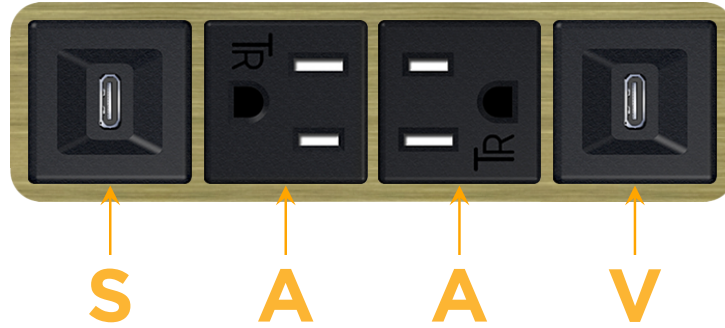

Bezel Finish: **BRASS ANTIQUED (ABS)**

Custom Finishes Available M-POWER-4T-SAAV-BRAAB

Features:

Module/Port Options:

- A** Tamper Resistant AC Receptacle
- E** USB-A & USB-C (20W)
- M** Double USB-A (Fast Charging Ports - 18W)
- H** HDMI
- 6** CAT 6
- 12** RJ 12
- X** Switched AC
- Y** 3-Way Switch (Low Voltage)
- V** USB-C (45W High Speed Charging Port)
- S** USB-C (25W High Speed Charging Port)
- R** Switched AC (Rocker Switch)
- D** Dimmer Switch

Plug:

Supplied with Low Profile Flat 45° Angle 120 VAC Plug

Optional Standard Straight 120 VAC Plug

Optional Straight 120 VAC Pass-through Plug

- CLEAN, COMPACT DESIGN
- STREAMLINED
- LOW PROFILE
- SIDE-EXITING CORDS
- PLUG & PLAY
- 6' AC CORD & PLUG (FLAT PLUG STANDARD)
- CUSTOMIZABLE CONFIGURATIONS AND FINISHES
- UL LISTED FOR MOUNTING IN FURNITURE
- 15A

M-POWER-4T

AC POWER & DATA CONNECTIVITY SOLUTION

M-POWER-4T-SAAV-BRAAB

Specs:

Modules/Ports:

- S** USB-C (25W High Speed Charging Port)
- A** Tamper Resistant AC Receptacle
- V** USB-C (45W High Speed Charging Port)