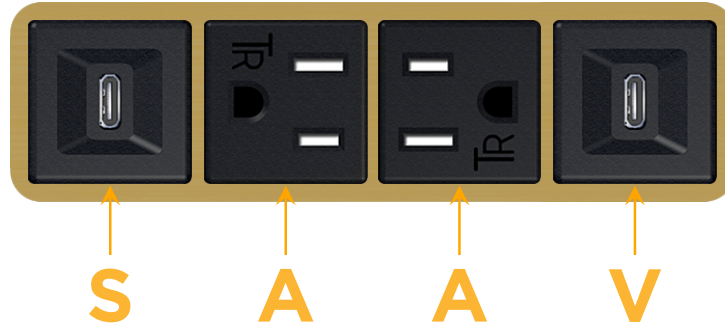

M-POWER-4T

AC POWER & DATA CONNECTIVITY SOLUTION

M-POWER-4T-SAAV-BR4B

Distributed by

Mormax Company, Inc.

8 Westchester Plaza

Elmsford, NY 10523

914-699-0101

sales@mormax.com

mormax.com

Metro Light & Power's line of power & data solutions offers sophisticated design elements combined with greater ease of installation. Streamlined and low-profile, enhanced by side-exiting cords, our outlets advance the industry with their cutting edge look and feel. We believe flexibility is key, and we provide a variety of mounting options, including the ability to mount in limited spaces. Our outlets are available in many finishes and configurations, in addition to a custom color and finish capability for our clients.

Bezel Finish: **SOLID BRASS BRUSHED**

Custom Finishes Available M-POWER-4T-SAAV-BR4B

Features:

Module/Port Options:

- **A** Tamper Resistant AC Receptacle
- **E** USB-A & USB-C (20W)
- **M** Double USB-A (Fast Charging Ports - 18W)
- **H** HDMI
- **6** CAT 6
- **12** RJ 12
- **X** Switched AC
- **Y** 3-Way Switch (Low Voltage)
- **V** USB-C (45W High Speed Charging Port)
- **S** USB-C (25W High Speed Charging Port)
- **R** Switched AC (Rocker Switch)
- **D** Dimmer Switch

Plug:

Supplied with Low Profile Flat 45° Angle 120 VAC Plug

Optional Standard Straight 120 VAC Plug

Optional Straight 120 VAC Pass-through Plug

- CLEAN, COMPACT DESIGN
- STREAMLINED
- LOW PROFILE
- SIDE-EXITING CORDS
- PLUG & PLAY
- 6' AC CORD & PLUG (FLAT PLUG STANDARD)
- CUSTOMIZABLE CONFIGURATIONS AND FINISHES
- UL LISTED FOR MOUNTING IN FURNITURE
- 15A