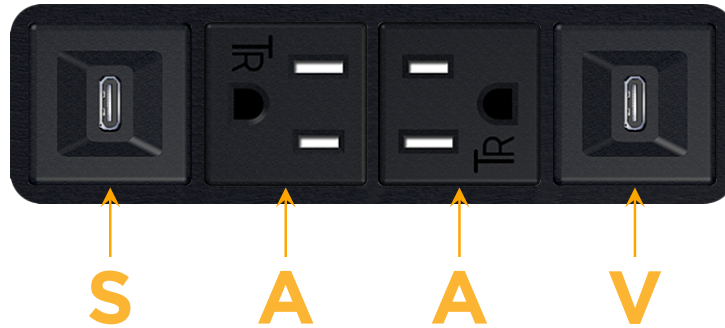

M-POWER-4T

AC POWER & DATA CONNECTIVITY SOLUTION

M-POWER-4T-SAAV-BB

Distributed by

Mormax Company, Inc.

8 Westchester Plaza

Elmsford, NY 10523

914-699-0101

sales@mormax.com

mormax.com

Metro Light & Power's line of power & data solutions offers sophisticated design elements combined with greater ease of installation. Streamlined and low-profile, enhanced by side-exiting cords, our outlets advance the industry with their cutting edge look and feel. We believe flexibility is key, and we provide a variety of mounting options, including the ability to mount in limited spaces. Our outlets are available in many finishes and configurations, in addition to a custom color and finish capability for our clients.

Bezel Finish: **BLACK (STEEL)**

Custom Finishes Available M-POWER-4T-SAAV-BB

Features:

Module/Port Options:

- A Tamper Resistant AC Receptacle
- E USB-A & USB-C (20W)
- M Double USB-A (Fast Charging Ports - 18W)
- H HDMI
- 6 CAT 6
- 12 RJ 12
- X Switched AC
- Y 3-Way Switch (Low Voltage)
- V USB-C (45W High Speed Charging Port)
- S USB-C (25W High Speed Charging Port)
- R Switched AC (Rocker Switch)
- D Dimmer Switch

Plug:

Supplied with Low Profile Flat 45° Angle 120 VAC Plug

Optional Standard Straight 120 VAC Plug

Optional Straight 120 VAC Pass-through Plug

- CLEAN, COMPACT DESIGN
- STREAMLINED
- LOW PROFILE
- SIDE-EXITING CORDS
- PLUG & PLAY
- 6' AC CORD & PLUG (FLAT PLUG STANDARD)
- CUSTOMIZABLE CONFIGURATIONS AND FINISHES
- UL LISTED FOR MOUNTING IN FURNITURE
- 15A