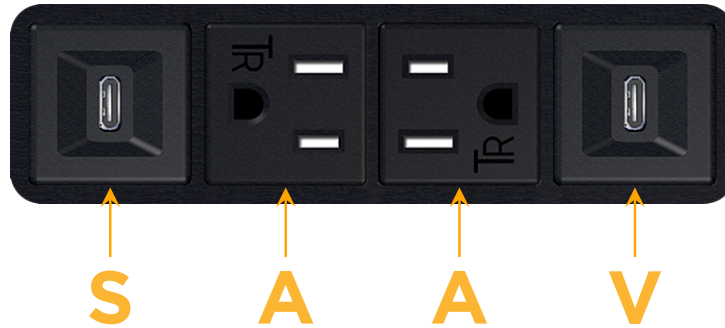

M-POWER-4T

AC POWER & DATA CONNECTIVITY SOLUTION

M-POWER-4T-SAAV-BAB

Distributed by

Mormax Company, Inc.

8 Westchester Plaza

Elmsford, NY 10523

914-699-0101

sales@mormax.com

mormax.com

Metro Light & Power's line of power & data solutions offers sophisticated design elements combined with greater ease of installation. Streamlined and low-profile, enhanced by side-exiting cords, our outlets advance the industry with their cutting edge look and feel. We believe flexibility is key, and we provide a variety of mounting options, including the ability to mount in limited spaces. Our outlets are available in many finishes and configurations, in addition to a custom color and finish capability for our clients.

Bezel Finish: **BLACK (ABS)**

Custom Finishes Available M-POWER-4T-SAAV-BAB

Features:

Module/Port Options:

- A Tamper Resistant AC Receptacle
- E USB-A & USB-C (20W)
- M Double USB-A (Fast Charging Ports - 18W)
- H HDMI
- 6 CAT 6
- 12 RJ 12
- X Switched AC
- Y 3-Way Switch (Low Voltage)
- V USB-C (45W High Speed Charging Port)
- S USB-C (25W High Speed Charging Port)
- R Switched AC (Rocker Switch)
- D Dimmer Switch

Plug:

Supplied with Low Profile Flat 45° Angle 120 VAC Plug

Optional Standard Straight 120 VAC Plug

Optional Straight 120 VAC Pass-through Plug

- CLEAN, COMPACT DESIGN
- STREAMLINED
- LOW PROFILE
- SIDE-EXITING CORDS
- PLUG & PLAY
- 6' AC CORD & PLUG (FLAT PLUG STANDARD)
- CUSTOMIZABLE CONFIGURATIONS AND FINISHES
- UL LISTED FOR MOUNTING IN FURNITURE
- 15A