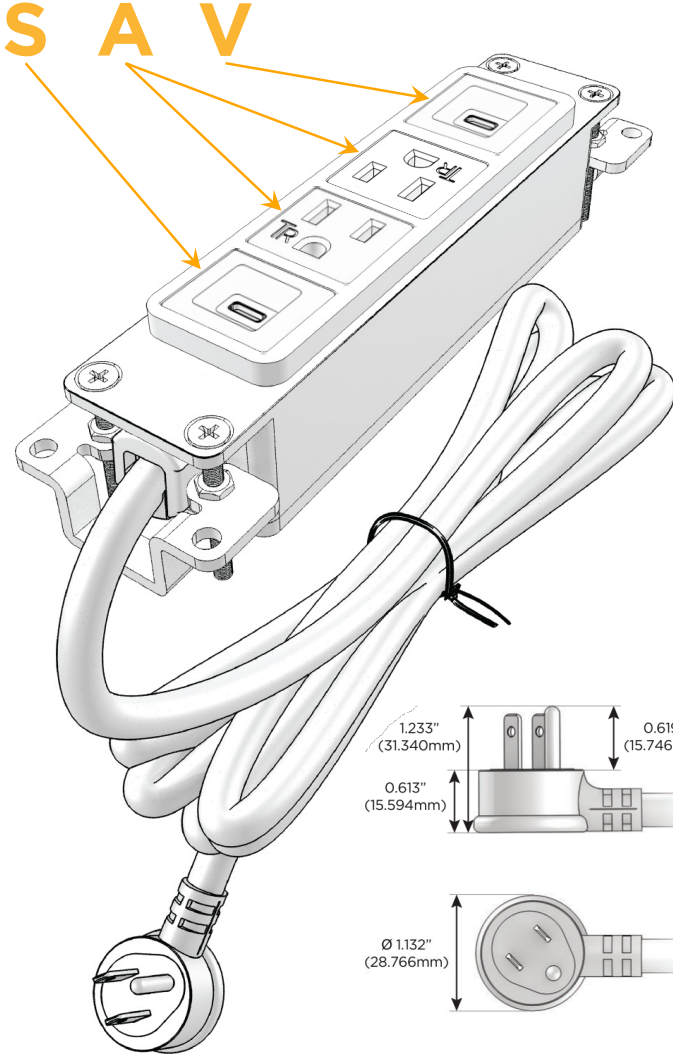

### Module/Port Options:

- A Tamper Resistant AC Receptacle
- E USB-A & USB-C (20W)
- M Double USB-A (Fast Charging Ports - 18W)
- H HDMI
- 6 CAT 6
- 12 RJ 12
- X Switched AC
- Y 3-Way Switch (Low Voltage)
- V USB-C (45W High Speed Charging Port)
- S USB-C (25W High Speed Charging Port)
- R Switched AC (Rocker Switch)
- D Dimmer Switch

### Plug:

Supplied with Low Profile Flat 45° Angle 120 VAC Plug

Optional Standard Straight 120 VAC Plug

Optional Straight 120 VAC Pass-through Plug

- CLEAN, COMPACT DESIGN
- STREAMLINED
- LOW PROFILE
- SIDE-EXITING CORDS
- PLUG & PLAY
- 6' AC CORD & PLUG (FLAT PLUG STANDARD)
- CUSTOMIZABLE CONFIGURATIONS AND FINISHES
- UL LISTED FOR MOUNTING IN FURNITURE
- 15A

# M-POWER-4T

AC POWER & DATA CONNECTIVITY SOLUTION

M-POWER-4T-SAAV-BAB

Specs:

**Modules/Ports:**

- S** USB-C (25W High Speed Charging Port)
- A** Tamper Resistant AC Receptacle
- V** USB-C (45W High Speed Charging Port)