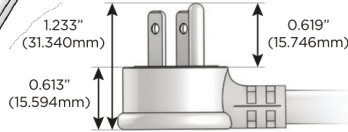

### Plug:

Supplied with Low Profile Flat 45° Angle 120 VAC Plug

Optional Standard Straight 120 VAC Plug

Optional Straight 120 VAC Pass-through Plug

- CLEAN, COMPACT DESIGN
- STREAMLINED
- LOW PROFILE
- SIDE-EXITING CORDS
- PLUG & PLAY
- 6' AC CORD & PLUG (FLAT PLUG STANDARD)
- CUSTOMIZABLE CONFIGURATIONS AND FINISHES
- UL LISTED FOR MOUNTING IN FURNITURE
- 15A

# M-POWER-4T

AC POWER & DATA CONNECTIVITY SOLUTION

M-POWER-4T-SAAV-BAB

Specs:

**Modules/Ports:**

- S** USB-C (25W High Speed Charging Port)
- A** Tamper Resistant AC Receptacle
- V** USB-C (45W High Speed Charging Port)