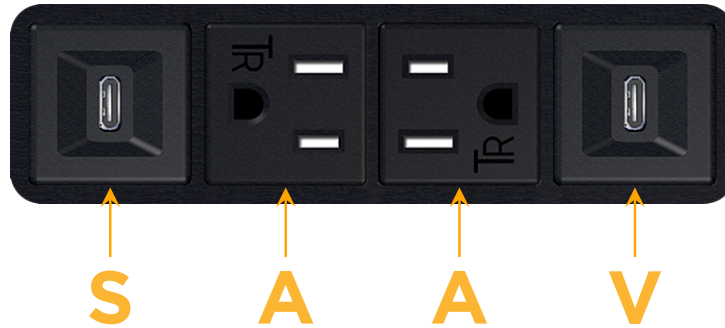

Bezel Finish: **SATIN BLACK (ABS)**

Custom Finishes Available M-POWER-4T-SAAV-B2AB

Features:

Module/Port Options:

- A** Tamper Resistant AC Receptacle
- E** USB-A & USB-C (20W)
- M** Double USB-A (Fast Charging Ports - 18W)
- H** HDMI
- 6** CAT 6
- 12** RJ 12
- X** Switched AC
- Y** 3-Way Switch (Low Voltage)
- V** USB-C (45W High Speed Charging Port)
- S** USB-C (25W High Speed Charging Port)
- R** Switched AC (Rocker Switch)
- D** Dimmer Switch

Plug:

Supplied with Low Profile Flat 45° Angle 120 VAC Plug

Optional Standard Straight 120 VAC Plug

Optional Straight 120 VAC Pass-through Plug

- CLEAN, COMPACT DESIGN
- STREAMLINED
- LOW PROFILE
- SIDE-EXITING CORDS
- PLUG & PLAY
- 6' AC CORD & PLUG (FLAT PLUG STANDARD)
- CUSTOMIZABLE CONFIGURATIONS AND FINISHES
- UL LISTED FOR MOUNTING IN FURNITURE
- 15A

M-POWER-4T

AC POWER & DATA CONNECTIVITY SOLUTION

M-POWER-4T-SAAV-B2AB

Specs:

Modules/Ports:

- S** USB-C (25W High Speed Charging Port)
- A** Tamper Resistant AC Receptacle
- V** USB-C (45W High Speed Charging Port)