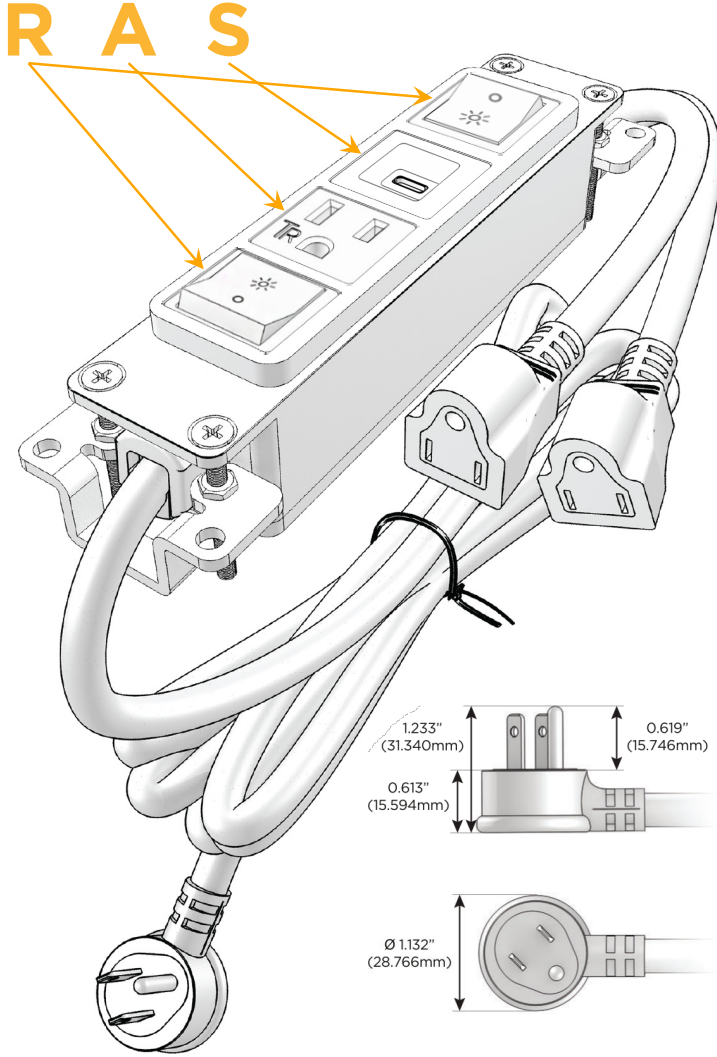

### Module/Port Options:

- A** Tamper Resistant AC Receptacle
- E** USB-A & USB-C (20W)
- M** Double USB-A (Fast Charging Ports - 18W)
- H** HDMI
- 6** CAT 6
- 12** RJ 12
- X** Switched AC
- Y** 3-Way Switch (Low Voltage)
- V** USB-C (45W High Speed Charging Port)
- S** USB-C (25W High Speed Charging Port)
- R** Switched AC (Rocker Switch)
- D** Dimmer Switch

### Plug:

Supplied with Low Profile Flat 45° Angle 120 VAC Plug

Optional Standard Straight 120 VAC Plug

Optional Straight 120 VAC Pass-through Plug

- CLEAN, COMPACT DESIGN
- STREAMLINED
- LOW PROFILE
- SIDE-EXITING CORDS
- PLUG & PLAY
- 6' AC CORD & PLUG (FLAT PLUG STANDARD)
- CUSTOMIZABLE CONFIGURATIONS AND FINISHES
- UL LISTED FOR MOUNTING IN FURNITURE
- 15A

# M-POWER-4T

AC POWER & DATA CONNECTIVITY SOLUTION

M-POWER-4T-RASR-WAB

Specs:

**Modules/Ports:**

- R** Switched AC (Rocker Switch)
- A** Tamper Resistant AC Receptacle
- S** USB-C (25W High Speed Charging Port)