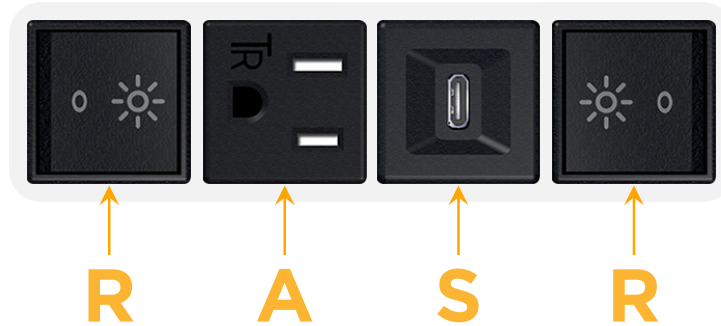

M-POWER-4T

AC POWER & DATA CONNECTIVITY SOLUTION

M-POWER-4T-RASR-WAB

Distributed by

Mormax Company, Inc.

8 Westchester Plaza

Elmsford, NY 10523

914-699-0101

sales@mormax.com

mormax.com

Metro Light & Power's line of power & data solutions offers sophisticated design elements combined with greater ease of installation. Streamlined and low-profile, enhanced by side-exiting cords, our outlets advance the industry with their cutting edge look and feel. We believe flexibility is key, and we provide a variety of mounting options, including the ability to mount in limited spaces. Our outlets are available in many finishes and configurations, in addition to a custom color and finish capability for our clients.

Bezel Finish: **WHITE (ABS)**

Custom Finishes Available M-POWER-4T-RASR-WAB

Features:

Module/Port Options:

- **A** Tamper Resistant AC Receptacle
- **E** USB-A & USB-C (20W)
- **M** Double USB-A (Fast Charging Ports - 18W)
- **H** HDMI
- **6** CAT 6
- **12** RJ 12
- **X** Switched AC
- **Y** 3-Way Switch (Low Voltage)
- **V** USB-C (45W High Speed Charging Port)
- **S** USB-C (25W High Speed Charging Port)
- **R** Switched AC (Rocker Switch)
- **D** Dimmer Switch

Plug:

Supplied with Low Profile Flat 45° Angle 120 VAC Plug

Optional Standard Straight 120 VAC Plug

Optional Straight 120 VAC Pass-through Plug

- CLEAN, COMPACT DESIGN
- STREAMLINED
- LOW PROFILE
- SIDE-EXITING CORDS
- PLUG & PLAY
- 6' AC CORD & PLUG (FLAT PLUG STANDARD)
- CUSTOMIZABLE CONFIGURATIONS AND FINISHES
- UL LISTED FOR MOUNTING IN FURNITURE
- 15A