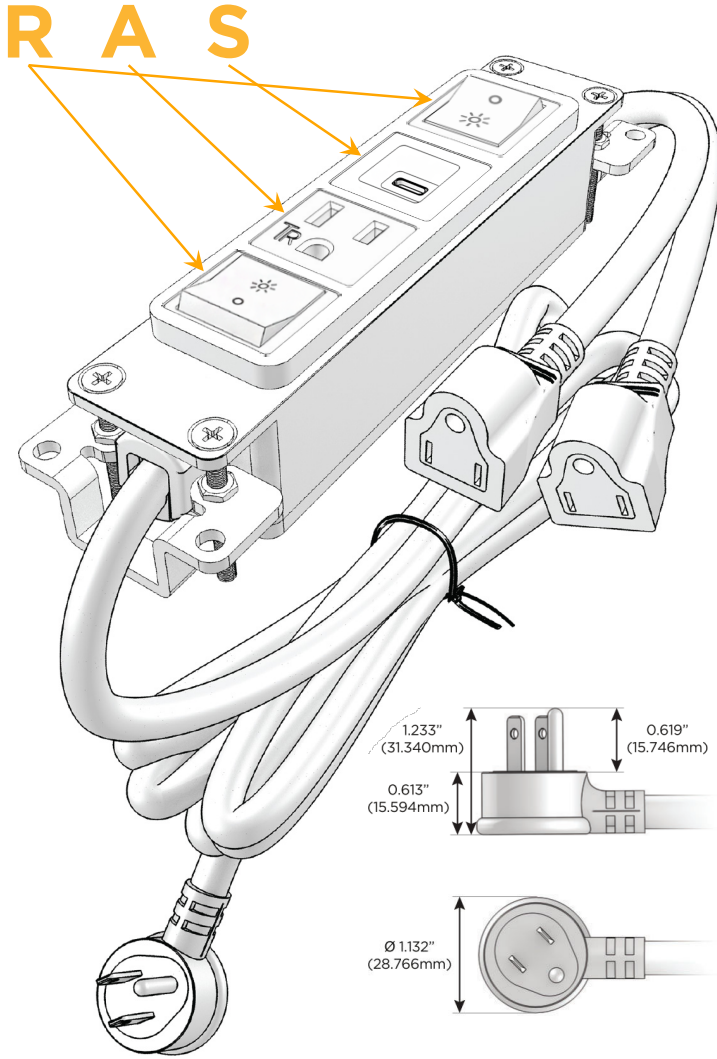

### Module/Port Options:

- A** Tamper Resistant AC Receptacle
- E** USB-A & USB-C (20W)
- M** Double USB-A (Fast Charging Ports - 18W)
- H** HDMI
- 6** CAT 6
- 12** RJ 12
- X** Switched AC
- Y** 3-Way Switch (Low Voltage)
- V** USB-C (45W High Speed Charging Port)
- S** USB-C (25W High Speed Charging Port)
- R** Switched AC (Rocker Switch)
- D** Dimmer Switch

### Plug:

Supplied with Low Profile Flat 45° Angle 120 VAC Plug

Optional Standard Straight 120 VAC Plug

Optional Straight 120 VAC Pass-through Plug

- CLEAN, COMPACT DESIGN
- STREAMLINED
- LOW PROFILE
- SIDE-EXITING CORDS
- PLUG & PLAY
- 6' AC CORD & PLUG (FLAT PLUG STANDARD)
- CUSTOMIZABLE CONFIGURATIONS AND FINISHES
- UL LISTED FOR MOUNTING IN FURNITURE
- 15A

# M-POWER-4T

AC POWER & DATA CONNECTIVITY SOLUTION

M-POWER-4T-RASR-SS8B

Specs:

**Modules/Ports:**

- R** Switched AC (Rocker Switch)
- A** Tamper Resistant AC Receptacle
- S** USB-C (25W High Speed Charging Port)