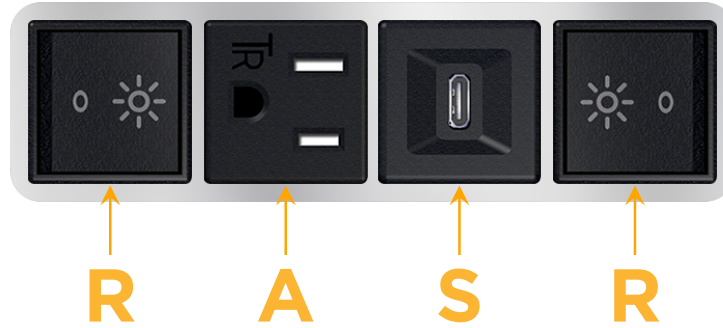

M-POWER-4T

AC POWER & DATA CONNECTIVITY SOLUTION

M-POWER-4T-RASR-SS8B

Distributed by

Mormax Company, Inc.

8 Westchester Plaza

Elmsford, NY 10523

914-699-0101

sales@mormax.com

mormax.com

Metro Light & Power's line of power & data solutions offers sophisticated design elements combined with greater ease of installation. Streamlined and low-profile, enhanced by side-exiting cords, our outlets advance the industry with their cutting edge look and feel. We believe flexibility is key, and we provide a variety of mounting options, including the ability to mount in limited spaces. Our outlets are available in many finishes and configurations, in addition to a custom color and finish capability for our clients.

Bezel Finish: **STAINLESS STEEL MIRROR FINISH**

Custom Finishes Available M-POWER-4T-RASR-SS8B

Features:

Module/Port Options:

- **A** Tamper Resistant AC Receptacle
- **E** USB-A & USB-C (20W)
- **M** Double USB-A (Fast Charging Ports - 18W)
- **H** HDMI
- **6** CAT 6
- **12** RJ 12
- **X** Switched AC
- **Y** 3-Way Switch (Low Voltage)
- **V** USB-C (45W High Speed Charging Port)
- **S** USB-C (25W High Speed Charging Port)
- **R** Switched AC (Rocker Switch)
- **D** Dimmer Switch

Plug:

Supplied with Low Profile Flat 45° Angle 120 VAC Plug

Optional Standard Straight 120 VAC Plug

Optional Straight 120 VAC Pass-through Plug

- CLEAN, COMPACT DESIGN
- STREAMLINED
- LOW PROFILE
- SIDE-EXITING CORDS
- PLUG & PLAY
- 6' AC CORD & PLUG (FLAT PLUG STANDARD)
- CUSTOMIZABLE CONFIGURATIONS AND FINISHES
- UL LISTED FOR MOUNTING IN FURNITURE
- 15A