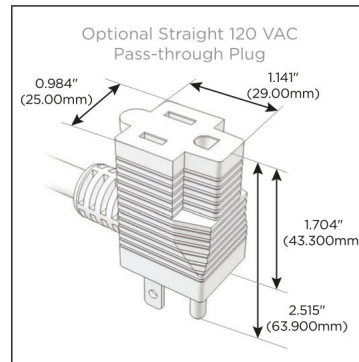

### Module/Port Options:

- A** Tamper Resistant AC Receptacle
- E** USB-A & USB-C (20W)
- M** Double USB-A (Fast Charging Ports - 18W)
- H** HDMI
- 6** CAT 6
- 12** RJ 12
- X** Switched AC
- Y** 3-Way Switch (Low Voltage)
- V** USB-C (45W High Speed Charging Port)
- S** USB-C (25W High Speed Charging Port)
- R** Switched AC (Rocker Switch)
- D** Dimmer Switch

### Plug:

Supplied with Low Profile Flat 45° Angle 120 VAC Plug

Optional Standard Straight 120 VAC Plug

Optional Straight 120 VAC Pass-through Plug

- CLEAN, COMPACT DESIGN
- STREAMLINED
- LOW PROFILE
- SIDE-EXITING CORDS
- PLUG & PLAY
- 6' AC CORD & PLUG (FLAT PLUG STANDARD)
- CUSTOMIZABLE CONFIGURATIONS AND FINISHES
- UL LISTED FOR MOUNTING IN FURNITURE
- 15A

# M-POWER-4T

AC POWER & DATA CONNECTIVITY SOLUTION

M-POWER-4T-RASR-SS4B

Specs:

**Modules/Ports:**

- R** Switched AC (Rocker Switch)
- A** Tamper Resistant AC Receptacle
- S** USB-C (25W High Speed Charging Port)