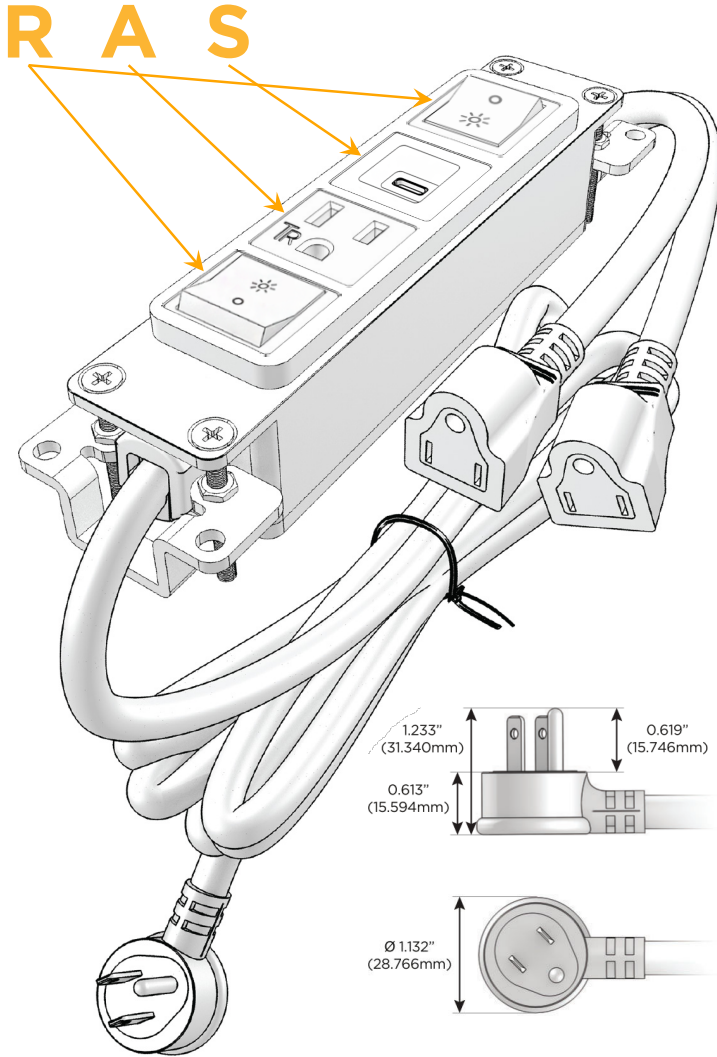

### Module/Port Options:

- A** Tamper Resistant AC Receptacle
- E** USB-A & USB-C (20W)
- M** Double USB-A (Fast Charging Ports - 18W)
- H** HDMI
- 6** CAT 6
- 12** RJ 12
- X** Switched AC
- Y** 3-Way Switch (Low Voltage)
- V** USB-C (45W High Speed Charging Port)
- S** USB-C (25W High Speed Charging Port)
- R** Switched AC (Rocker Switch)
- D** Dimmer Switch

### Plug:

Supplied with Low Profile Flat 45° Angle 120 VAC Plug

Optional Standard Straight 120 VAC Plug

Optional Straight 120 VAC Pass-through Plug

- CLEAN, COMPACT DESIGN
- STREAMLINED
- LOW PROFILE
- SIDE-EXITING CORDS
- PLUG & PLAY
- 6' AC CORD & PLUG (FLAT PLUG STANDARD)
- CUSTOMIZABLE CONFIGURATIONS AND FINISHES
- UL LISTED FOR MOUNTING IN FURNITURE
- 15A

# M-POWER-4T

AC POWER & DATA CONNECTIVITY SOLUTION

M-POWER-4T-RASR-SS4B

Specs:

**Modules/Ports:**

- R** Switched AC (Rocker Switch)
- A** Tamper Resistant AC Receptacle
- S** USB-C (25W High Speed Charging Port)