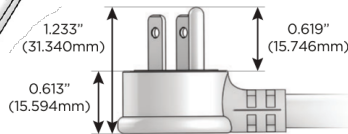

### Plug:

Supplied with Low Profile Flat 45° Angle 120 VAC Plug

Optional Standard Straight 120 VAC Plug

Optional Straight 120 VAC Pass-through Plug

- CLEAN, COMPACT DESIGN
- STREAMLINED
- LOW PROFILE
- SIDE-EXITING CORDS
- PLUG & PLAY
- 6' AC CORD & PLUG (FLAT PLUG STANDARD)
- CUSTOMIZABLE CONFIGURATIONS AND FINISHES
- UL LISTED FOR MOUNTING IN FURNITURE
- 15A

# M-POWER-4T

AC POWER & DATA CONNECTIVITY SOLUTION

M-POWER-4T-RASR-SS4B

Specs:

**Modules/Ports:**

- R** Switched AC (Rocker Switch)
- A** Tamper Resistant AC Receptacle
- S** USB-C (25W High Speed Charging Port)