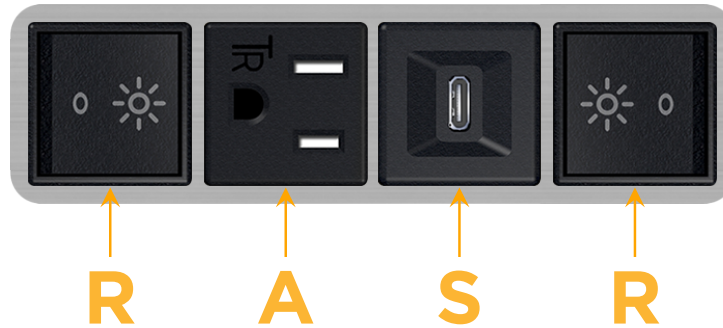

M-POWER-4T

AC POWER & DATA CONNECTIVITY SOLUTION

M-POWER-4T-RASR-SS4B

Distributed by

Mormax Company, Inc.

8 Westchester Plaza

Elmsford, NY 10523

914-699-0101

sales@mormax.com

mormax.com

Metro Light & Power's line of power & data solutions offers sophisticated design elements combined with greater ease of installation. Streamlined and low-profile, enhanced by side-exiting cords, our outlets advance the industry with their cutting edge look and feel. We believe flexibility is key, and we provide a variety of mounting options, including the ability to mount in limited spaces. Our outlets are available in many finishes and configurations, in addition to a custom color and finish capability for our clients.

Bezel Finish: **STAINLESS STEEL BRUSHED**

Custom Finishes Available M-POWER-4T-RASR-SS4B

Features:

Module/Port Options:

- **A** Tamper Resistant AC Receptacle
- **E** USB-A & USB-C (20W)
- **M** Double USB-A (Fast Charging Ports - 18W)
- **H** HDMI
- **6** CAT 6
- **12** RJ 12
- **X** Switched AC
- **Y** 3-Way Switch (Low Voltage)
- **V** USB-C (45W High Speed Charging Port)
- **S** USB-C (25W High Speed Charging Port)
- **R** Switched AC (Rocker Switch)
- **D** Dimmer Switch

Plug:

Supplied with Low Profile Flat 45° Angle 120 VAC Plug

Optional Standard Straight 120 VAC Plug

Optional Straight 120 VAC Pass-through Plug

- CLEAN, COMPACT DESIGN
- STREAMLINED
- LOW PROFILE
- SIDE-EXITING CORDS
- PLUG & PLAY
- 6' AC CORD & PLUG (FLAT PLUG STANDARD)
- CUSTOMIZABLE CONFIGURATIONS AND FINISHES
- UL LISTED FOR MOUNTING IN FURNITURE
- 15A