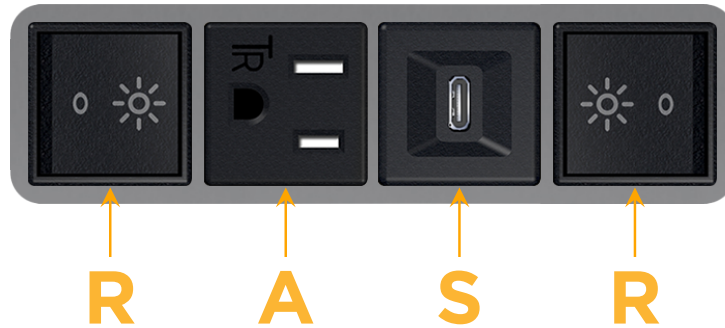

M-POWER-4T

AC POWER & DATA CONNECTIVITY SOLUTION

M-POWER-4T-RASR-MAB

Distributed by

Mormax Company, Inc.

8 Westchester Plaza

Elmsford, NY 10523

914-699-0101

sales@mormax.com

mormax.com

Metro Light & Power's line of power & data solutions offers sophisticated design elements combined with greater ease of installation. Streamlined and low-profile, enhanced by side-exiting cords, our outlets advance the industry with their cutting edge look and feel. We believe flexibility is key, and we provide a variety of mounting options, including the ability to mount in limited spaces. Our outlets are available in many finishes and configurations, in addition to a custom color and finish capability for our clients.

Bezel Finish: **MAGNESIUM (ABS)**

Custom Finishes Available M-POWER-4T-RASR-MAB

Features:

Module/Port Options:

- **A** Tamper Resistant AC Receptacle
- **E** USB-A & USB-C (20W)
- **M** Double USB-A (Fast Charging Ports - 18W)
- **H** HDMI
- **6** CAT 6
- **12** RJ 12
- **X** Switched AC
- **Y** 3-Way Switch (Low Voltage)
- **V** USB-C (45W High Speed Charging Port)
- **S** USB-C (25W High Speed Charging Port)
- **R** Switched AC (Rocker Switch)
- **D** Dimmer Switch

Plug:

Supplied with Low Profile Flat 45° Angle 120 VAC Plug

Optional Standard Straight 120 VAC Plug

Optional Straight 120 VAC Pass-through Plug

- CLEAN, COMPACT DESIGN
- STREAMLINED
- LOW PROFILE
- SIDE-EXITING CORDS
- PLUG & PLAY
- 6' AC CORD & PLUG (FLAT PLUG STANDARD)
- CUSTOMIZABLE CONFIGURATIONS AND FINISHES
- UL LISTED FOR MOUNTING IN FURNITURE
- 15A