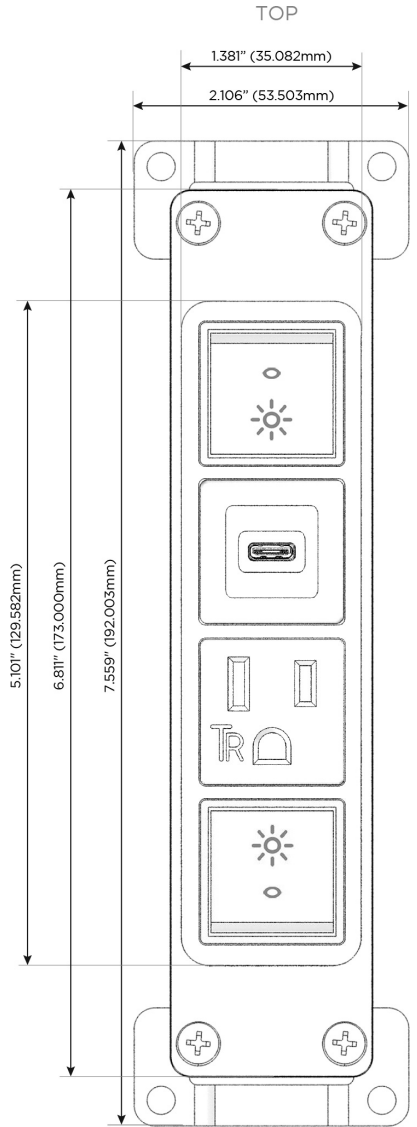

#### Module/Port Options:

- A** Tamper Resistant AC Receptacle
- E** USB-A & USB-C (20W)
- M** Double USB-A (Fast Charging Ports - 18W)
- H** HDMI
- 6** CAT 6
- 12** RJ 12
- X** Switched AC
- Y** 3-Way Switch (Low Voltage)
- V** USB-C (45W High Speed Charging Port)
- S** USB-C (25W High Speed Charging Port)
- R** Switched AC (Rocker Switch)
- D** Dimmer Switch

#### Plug:

Supplied with Low Profile Flat 45° Angle 120 VAC Plug

Optional Standard Straight 120 VAC Plug

Optional Straight 120 VAC Pass-through Plug

- CLEAN, COMPACT DESIGN
- STREAMLINED
- LOW PROFILE
- SIDE-EXITING CORDS
- PLUG & PLAY
- 6' AC CORD & PLUG (FLAT PLUG STANDARD)
- CUSTOMIZABLE CONFIGURATIONS AND FINISHES
- UL LISTED FOR MOUNTING IN FURNITURE
- 15A

# M-POWER-4T

AC POWER & DATA CONNECTIVITY SOLUTION

M-POWER-4T-RASR-MAB

Specs:

**Modules/Ports:**

- R** Switched AC (Rocker Switch)
- A** Tamper Resistant AC Receptacle
- S** USB-C (25W High Speed Charging Port)