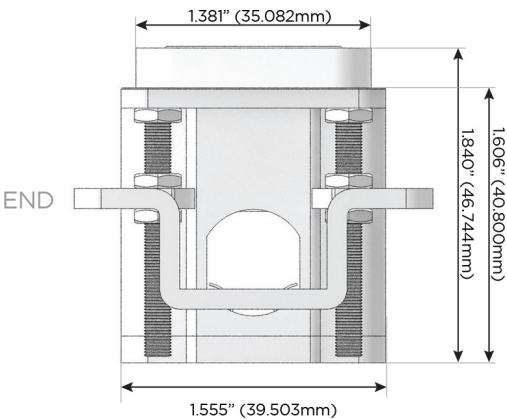

#### Plug:

Supplied with Low Profile Flat 45° Angle 120 VAC Plug

Optional Standard Straight 120 VAC Plug

Optional Straight 120 VAC Pass-through Plug

- CLEAN, COMPACT DESIGN
- STREAMLINED
- LOW PROFILE
- SIDE-EXITING CORDS
- PLUG & PLAY
- 6' AC CORD & PLUG (FLAT PLUG STANDARD)
- CUSTOMIZABLE CONFIGURATIONS AND FINISHES
- UL LISTED FOR MOUNTING IN FURNITURE
- 15A

# M-POWER-4T

AC POWER & DATA CONNECTIVITY SOLUTION

M-POWER-4T-RASR-MAB

Specs:

**Modules/Ports:**

- R** Switched AC (Rocker Switch)
- A** Tamper Resistant AC Receptacle
- S** USB-C (25W High Speed Charging Port)