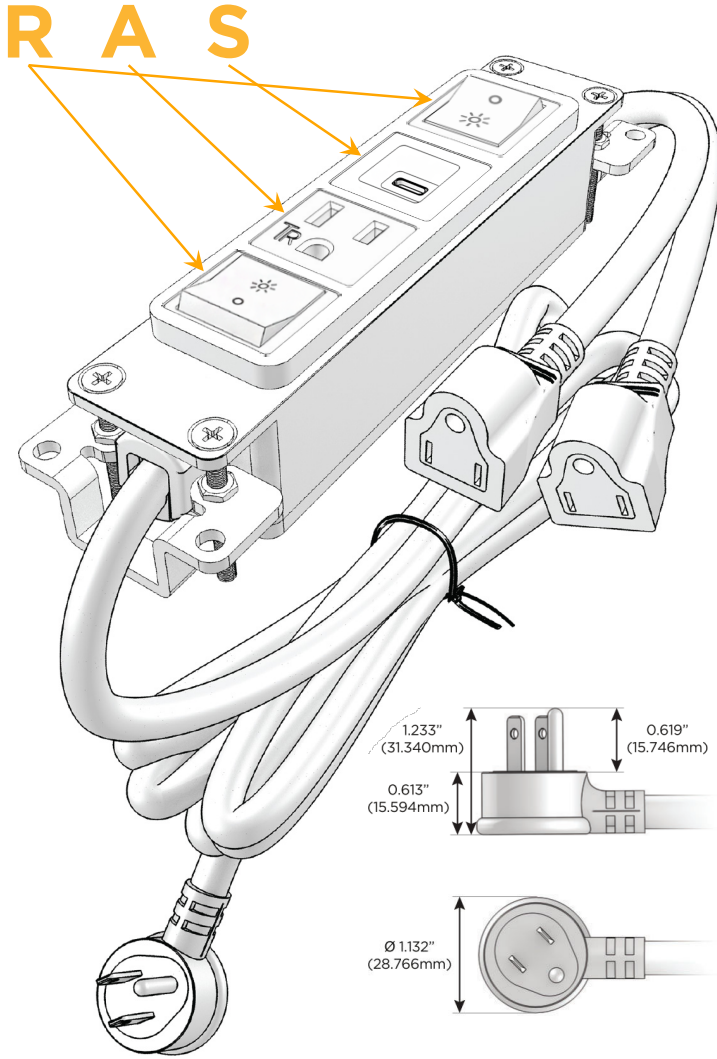

#### Module/Port Options:

- A** Tamper Resistant AC Receptacle
- E** USB-A & USB-C (20W)
- M** Double USB-A (Fast Charging Ports - 18W)
- H** HDMI
- 6** CAT 6
- 12** RJ 12
- X** Switched AC
- Y** 3-Way Switch (Low Voltage)
- V** USB-C (45W High Speed Charging Port)
- S** USB-C (25W High Speed Charging Port)
- R** Switched AC (Rocker Switch)
- D** Dimmer Switch

#### Plug:

Supplied with Low Profile Flat 45° Angle 120 VAC Plug

Optional Standard Straight 120 VAC Plug

Optional Straight 120 VAC Pass-through Plug

- CLEAN, COMPACT DESIGN
- STREAMLINED
- LOW PROFILE
- SIDE-EXITING CORDS
- PLUG & PLAY
- 6' AC CORD & PLUG (FLAT PLUG STANDARD)
- CUSTOMIZABLE CONFIGURATIONS AND FINISHES
- UL LISTED FOR MOUNTING IN FURNITURE
- 15A

# M-POWER-4T

AC POWER & DATA CONNECTIVITY SOLUTION

M-POWER-4T-RASR-MAB

Specs:

**Modules/Ports:**

- R** Switched AC (Rocker Switch)
- A** Tamper Resistant AC Receptacle
- S** USB-C (25W High Speed Charging Port)