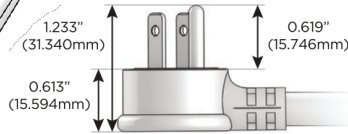

M-POWER-4T

AC POWER & DATA CONNECTIVITY SOLUTION

M-POWER-4T-RASR-CHAB

Specs:

Modules/Ports:

- R** Switched AC (Rocker Switch)
- A** Tamper Resistant AC Receptacle
- S** USB-C (25W High Speed Charging Port)