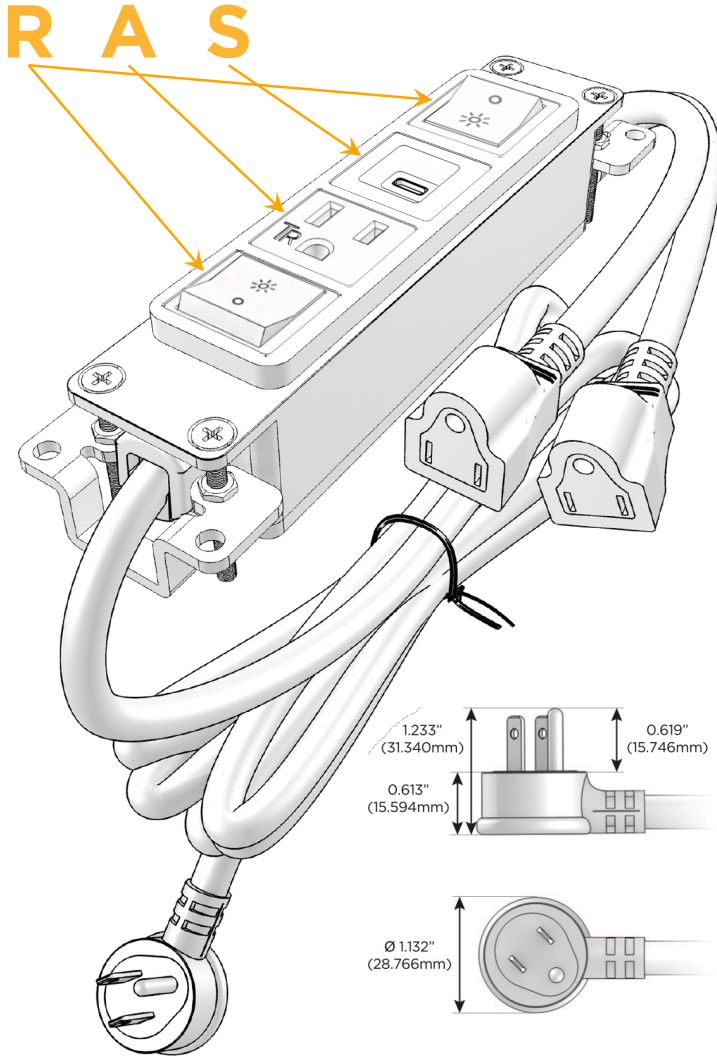

Bezel Finish: **CHAMPAGNE (ABS)**

Custom Finishes Available M-POWER-4T-RASR-CHAB

Features:

Module/Port Options:

- A** Tamper Resistant AC Receptacle
- E** USB-A & USB-C (20W)
- M** Double USB-A (Fast Charging Ports - 18W)
- H** HDMI
- 6** CAT 6
- 12** RJ 12
- X** Switched AC
- Y** 3-Way Switch (Low Voltage)
- V** USB-C (45W High Speed Charging Port)
- S** USB-C (25W High Speed Charging Port)
- R** Switched AC (Rocker Switch)
- D** Dimmer Switch

Plug:

Supplied with Low Profile Flat 45° Angle 120 VAC Plug

Optional Standard Straight 120 VAC Plug

Optional Straight 120 VAC Pass-through Plug

- CLEAN, COMPACT DESIGN
- STREAMLINED
- LOW PROFILE
- SIDE-EXITING CORDS
- PLUG & PLAY
- 6' AC CORD & PLUG (FLAT PLUG STANDARD)
- CUSTOMIZABLE CONFIGURATIONS AND FINISHES
- UL LISTED FOR MOUNTING IN FURNITURE
- 15A

M-POWER-4T

AC POWER & DATA CONNECTIVITY SOLUTION

M-POWER-4T-RASR-CHAB

Specs:

Modules/Ports:

- R** Switched AC (Rocker Switch)
- A** Tamper Resistant AC Receptacle
- S** USB-C (25W High Speed Charging Port)