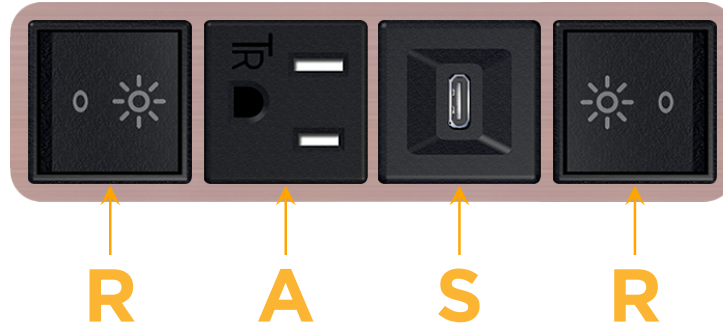

Bezel Finish: **CHAMPAGNE (ABS)**

Custom Finishes Available M-POWER-4T-RASR-CHAB

Features:

Module/Port Options:

- A** Tamper Resistant AC Receptacle
- E** USB-A & USB-C (20W)
- M** Double USB-A (Fast Charging Ports - 18W)
- H** HDMI
- 6** CAT 6
- 12** RJ 12
- X** Switched AC
- Y** 3-Way Switch (Low Voltage)
- V** USB-C (45W High Speed Charging Port)
- S** USB-C (25W High Speed Charging Port)
- R** Switched AC (Rocker Switch)
- D** Dimmer Switch

Plug:

Supplied with Low Profile Flat 45° Angle 120 VAC Plug

Optional Standard Straight 120 VAC Plug

Optional Straight 120 VAC Pass-through Plug

- CLEAN, COMPACT DESIGN
- STREAMLINED
- LOW PROFILE
- SIDE-EXITING CORDS
- PLUG & PLAY
- 6' AC CORD & PLUG (FLAT PLUG STANDARD)
- CUSTOMIZABLE CONFIGURATIONS AND FINISHES
- UL LISTED FOR MOUNTING IN FURNITURE
- 15A

M-POWER-4T

AC POWER & DATA CONNECTIVITY SOLUTION

M-POWER-4T-RASR-CHAB

Specs:

Modules/Ports:

- R** Switched AC (Rocker Switch)
- A** Tamper Resistant AC Receptacle
- S** USB-C (25W High Speed Charging Port)