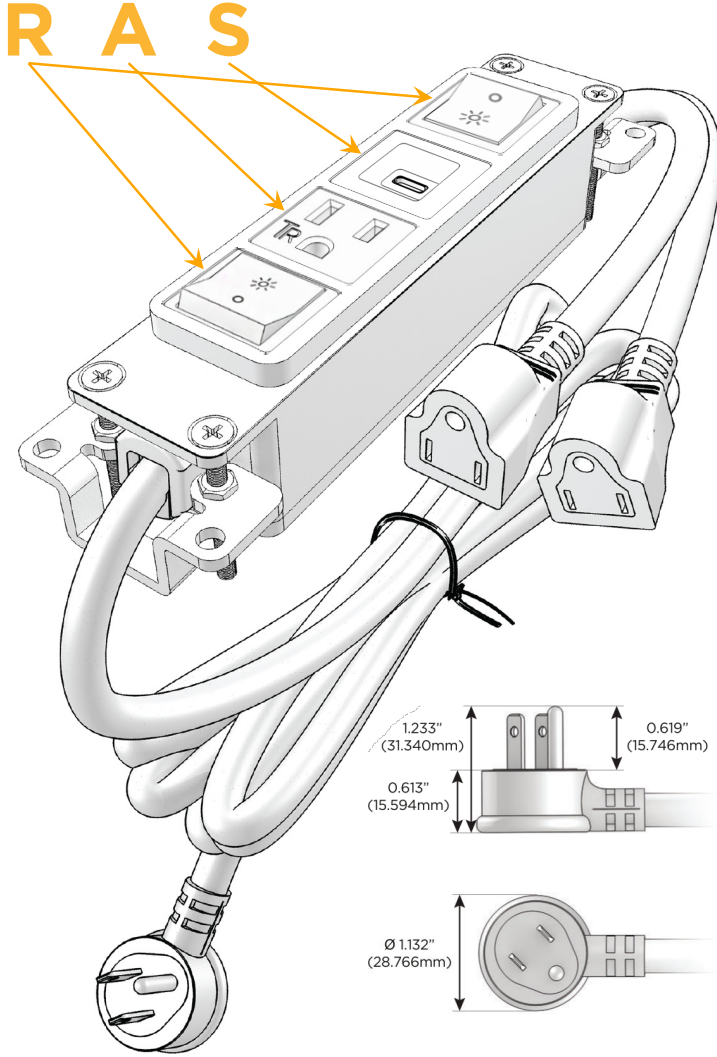

Bezel Finish: **STANDARD BRONZE (ABS)**

Custom Finishes Available M-POWER-4T-RASR-BZAB

Features:

Module/Port Options:

- A** Tamper Resistant AC Receptacle
- E** USB-A & USB-C (20W)
- M** Double USB-A (Fast Charging Ports - 18W)
- H** HDMI
- 6** CAT 6
- 12** RJ 12
- X** Switched AC
- Y** 3-Way Switch (Low Voltage)
- V** USB-C (45W High Speed Charging Port)
- S** USB-C (25W High Speed Charging Port)
- R** Switched AC (Rocker Switch)
- D** Dimmer Switch

Plug:

Supplied with Low Profile Flat 45° Angle 120 VAC Plug

Optional Standard Straight 120 VAC Plug

Optional Straight 120 VAC Pass-through Plug

- CLEAN, COMPACT DESIGN
- STREAMLINED
- LOW PROFILE
- SIDE-EXITING CORDS
- PLUG & PLAY
- 6' AC CORD & PLUG (FLAT PLUG STANDARD)
- CUSTOMIZABLE CONFIGURATIONS AND FINISHES
- UL LISTED FOR MOUNTING IN FURNITURE
- 15A

M-POWER-4T

AC POWER & DATA CONNECTIVITY SOLUTION

M-POWER-4T-RASR-BZAB

Specs:

Modules/Ports:

- R** Switched AC (Rocker Switch)
- A** Tamper Resistant AC Receptacle
- S** USB-C (25W High Speed Charging Port)