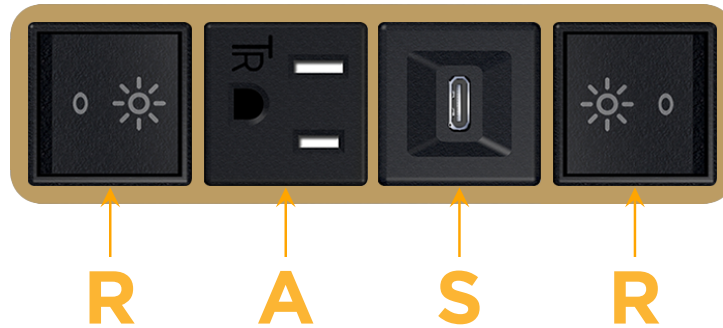

Bezel Finish: **STANDARD BRONZE (ABS)**

Custom Finishes Available M-POWER-4T-RASR-BZAB

Features:

Module/Port Options:

- A** Tamper Resistant AC Receptacle
- E** USB-A & USB-C (20W)
- M** Double USB-A (Fast Charging Ports - 18W)
- H** HDMI
- 6** CAT 6
- 12** RJ 12
- X** Switched AC
- Y** 3-Way Switch (Low Voltage)
- V** USB-C (45W High Speed Charging Port)
- S** USB-C (25W High Speed Charging Port)
- R** Switched AC (Rocker Switch)
- D** Dimmer Switch

Plug:

Supplied with Low Profile Flat 45° Angle 120 VAC Plug

Optional Standard Straight 120 VAC Plug

Optional Straight 120 VAC Pass-through Plug

- CLEAN, COMPACT DESIGN
- STREAMLINED
- LOW PROFILE
- SIDE-EXITING CORDS
- PLUG & PLAY
- 6' AC CORD & PLUG (FLAT PLUG STANDARD)
- CUSTOMIZABLE CONFIGURATIONS AND FINISHES
- UL LISTED FOR MOUNTING IN FURNITURE
- 15A

M-POWER-4T

AC POWER & DATA CONNECTIVITY SOLUTION

M-POWER-4T-RASR-BZAB

Specs:

Modules/Ports:

- R** Switched AC (Rocker Switch)
- A** Tamper Resistant AC Receptacle
- S** USB-C (25W High Speed Charging Port)