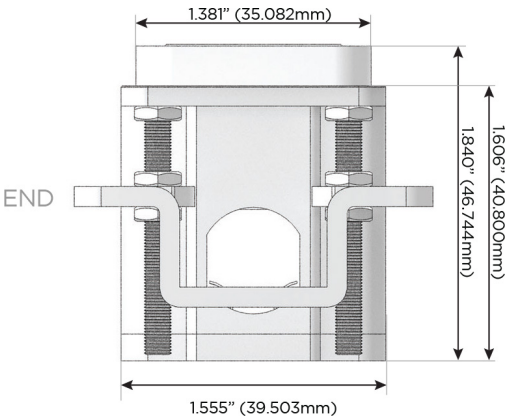

Plug:

Supplied with Low Profile Flat 45° Angle 120 VAC Plug

Optional Standard Straight 120 VAC Plug

Optional Straight 120 VAC Pass-through Plug

- CLEAN, COMPACT DESIGN
- STREAMLINED
- LOW PROFILE
- SIDE-EXITING CORDS
- PLUG & PLAY
- 6' AC CORD & PLUG (FLAT PLUG STANDARD)
- CUSTOMIZABLE CONFIGURATIONS AND FINISHES
- UL LISTED FOR MOUNTING IN FURNITURE
- 15A

M-POWER-4T

AC POWER & DATA CONNECTIVITY SOLUTION

M-POWER-4T-RASR-BZ5AAB

Specs:

Modules/Ports:

- R** Switched AC (Rocker Switch)
- A** Tamper Resistant AC Receptacle
- S** USB-C (25W High Speed Charging Port)