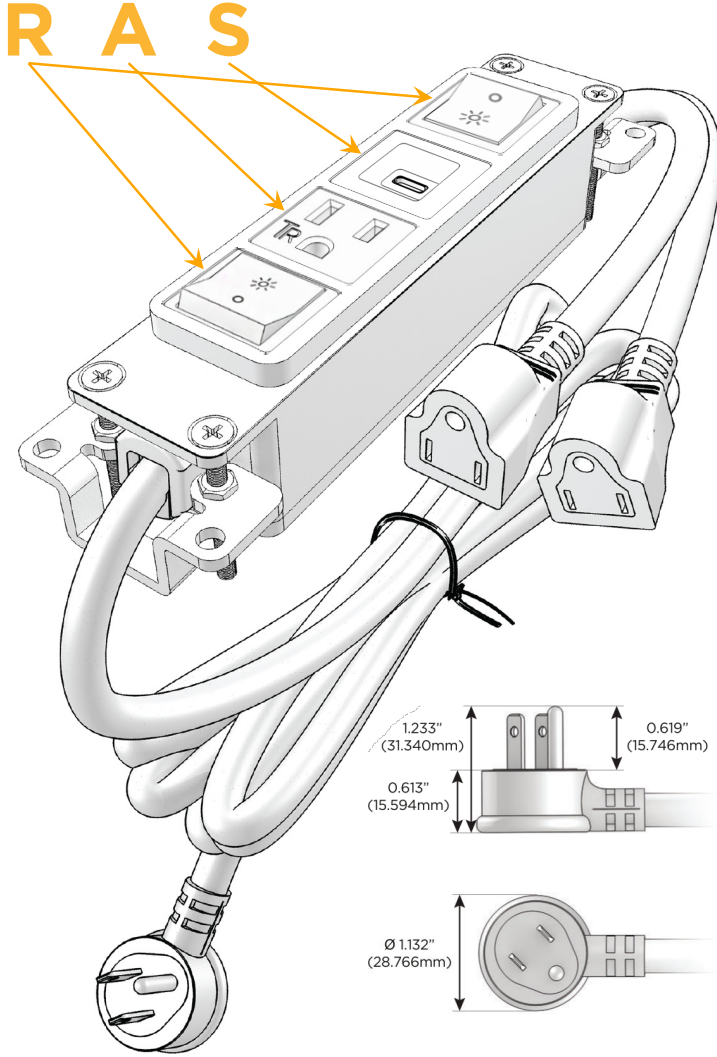

Bezel Finish: **ANTIQUED ARCHITECTURAL BRONZE (ABS)**

Custom Finishes Available M-POWER-4T-RASR-BZ5AAB

Features:

Module/Port Options:

- A** Tamper Resistant AC Receptacle
- E** USB-A & USB-C (20W)
- M** Double USB-A (Fast Charging Ports - 18W)
- H** HDMI
- 6** CAT 6
- 12** RJ 12
- X** Switched AC
- Y** 3-Way Switch (Low Voltage)
- V** USB-C (45W High Speed Charging Port)
- S** USB-C (25W High Speed Charging Port)
- R** Switched AC (Rocker Switch)
- D** Dimmer Switch

Plug:

Supplied with Low Profile Flat 45° Angle 120 VAC Plug

Optional Standard Straight 120 VAC Plug

Optional Straight 120 VAC Pass-through Plug

- CLEAN, COMPACT DESIGN
- STREAMLINED
- LOW PROFILE
- SIDE-EXITING CORDS
- PLUG & PLAY
- 6' AC CORD & PLUG (FLAT PLUG STANDARD)
- CUSTOMIZABLE CONFIGURATIONS AND FINISHES
- UL LISTED FOR MOUNTING IN FURNITURE
- 15A

M-POWER-4T

AC POWER & DATA CONNECTIVITY SOLUTION

M-POWER-4T-RASR-BZ5AAB

Specs:

Modules/Ports:

- R** Switched AC (Rocker Switch)
- A** Tamper Resistant AC Receptacle
- S** USB-C (25W High Speed Charging Port)