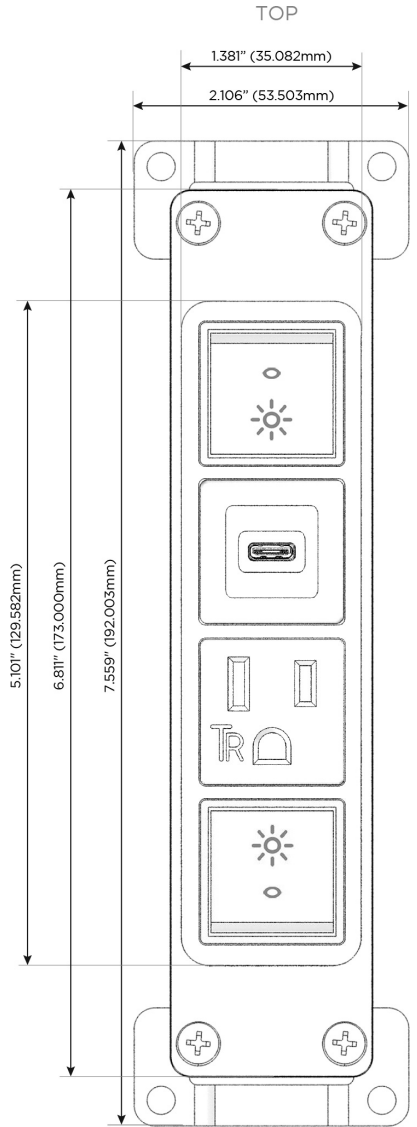

Bezel Finish: **ANTIQUED ARCHITECTURAL BRONZE (ABS)**

Custom Finishes Available M-POWER-4T-RASR-BZ5AAB

Features:

Module/Port Options:

- A** Tamper Resistant AC Receptacle
- E** USB-A & USB-C (20W)
- M** Double USB-A (Fast Charging Ports - 18W)
- H** HDMI
- 6** CAT 6
- 12** RJ 12
- X** Switched AC
- Y** 3-Way Switch (Low Voltage)
- V** USB-C (45W High Speed Charging Port)
- S** USB-C (25W High Speed Charging Port)
- R** Switched AC (Rocker Switch)
- D** Dimmer Switch

Plug:

Supplied with Low Profile Flat 45° Angle 120 VAC Plug

Optional Standard Straight 120 VAC Plug

Optional Straight 120 VAC Pass-through Plug

- CLEAN, COMPACT DESIGN
- STREAMLINED
- LOW PROFILE
- SIDE-EXITING CORDS
- PLUG & PLAY
- 6' AC CORD & PLUG (FLAT PLUG STANDARD)
- CUSTOMIZABLE CONFIGURATIONS AND FINISHES
- UL LISTED FOR MOUNTING IN FURNITURE
- 15A

M-POWER-4T

AC POWER & DATA CONNECTIVITY SOLUTION

M-POWER-4T-RASR-BZ5AAB

Specs:

Modules/Ports:

- R** Switched AC (Rocker Switch)
- A** Tamper Resistant AC Receptacle
- S** USB-C (25W High Speed Charging Port)