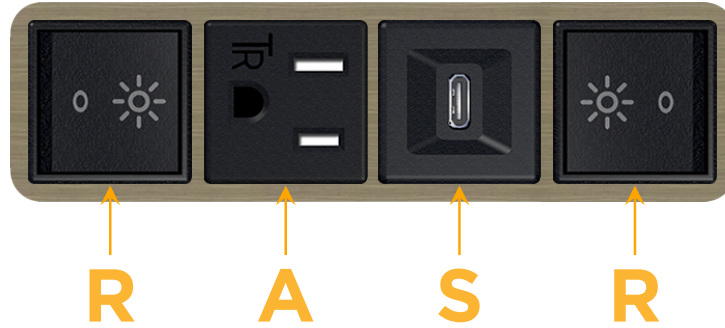

Bezel Finish: **ANTIQUED ARCHITECTURAL BRONZE (ABS)**

Custom Finishes Available M-POWER-4T-RASR-BZ5AAB

Features:

Module/Port Options:

- A** Tamper Resistant AC Receptacle
- E** USB-A & USB-C (20W)
- M** Double USB-A (Fast Charging Ports - 18W)
- H** HDMI
- 6** CAT 6
- 12** RJ 12
- X** Switched AC
- Y** 3-Way Switch (Low Voltage)
- V** USB-C (45W High Speed Charging Port)
- S** USB-C (25W High Speed Charging Port)
- R** Switched AC (Rocker Switch)
- D** Dimmer Switch

Plug:

Supplied with Low Profile Flat 45° Angle 120 VAC Plug

Optional Standard Straight 120 VAC Plug

Optional Straight 120 VAC Pass-through Plug

- CLEAN, COMPACT DESIGN
- STREAMLINED
- LOW PROFILE
- SIDE-EXITING CORDS
- PLUG & PLAY
- 6' AC CORD & PLUG (FLAT PLUG STANDARD)
- CUSTOMIZABLE CONFIGURATIONS AND FINISHES
- UL LISTED FOR MOUNTING IN FURNITURE
- 15A

M-POWER-4T

AC POWER & DATA CONNECTIVITY SOLUTION

M-POWER-4T-RASR-BZ5AAB

Specs:

Modules/Ports:

- R** Switched AC (Rocker Switch)
- A** Tamper Resistant AC Receptacle
- S** USB-C (25W High Speed Charging Port)