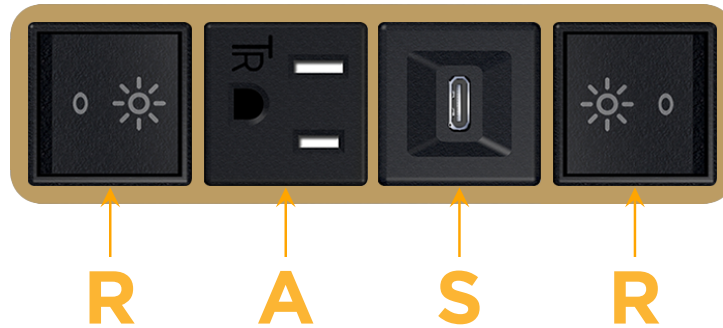

Bezel Finish: **BRASS (ABS)**

Custom Finishes Available M-POWER-4T-RASR-BRAB

Features:

Module/Port Options:

- A** Tamper Resistant AC Receptacle
- E** USB-A & USB-C (20W)
- M** Double USB-A (Fast Charging Ports - 18W)
- H** HDMI
- 6** CAT 6
- 12** RJ 12
- X** Switched AC
- Y** 3-Way Switch (Low Voltage)
- V** USB-C (45W High Speed Charging Port)
- S** USB-C (25W High Speed Charging Port)
- R** Switched AC (Rocker Switch)
- D** Dimmer Switch

Plug:

Supplied with Low Profile Flat 45° Angle 120 VAC Plug

Optional Standard Straight 120 VAC Plug

Optional Straight 120 VAC Pass-through Plug

- CLEAN, COMPACT DESIGN
- STREAMLINED
- LOW PROFILE
- SIDE-EXITING CORDS
- PLUG & PLAY
- 6' AC CORD & PLUG (FLAT PLUG STANDARD)
- CUSTOMIZABLE CONFIGURATIONS AND FINISHES
- UL LISTED FOR MOUNTING IN FURNITURE
- 15A

M-POWER-4T

AC POWER & DATA CONNECTIVITY SOLUTION

M-POWER-4T-RASR-BRAB

Specs:

Modules/Ports:

- R** Switched AC (Rocker Switch)
- A** Tamper Resistant AC Receptacle
- S** USB-C (25W High Speed Charging Port)