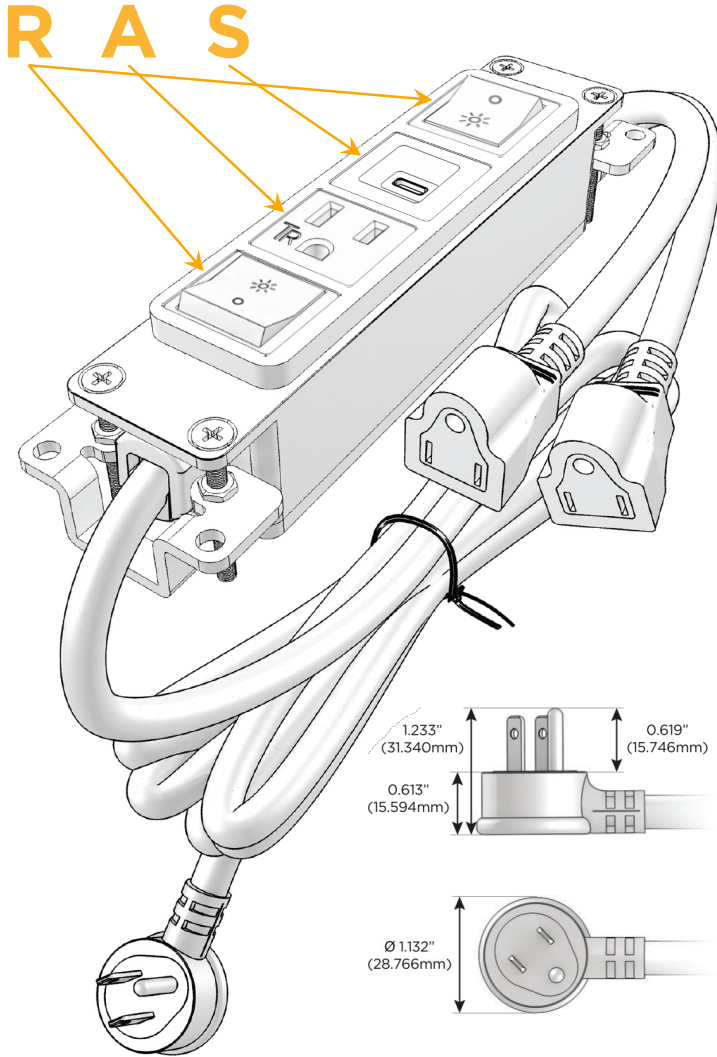

Bezel Finish: **BRASS (ABS)**

Custom Finishes Available M-POWER-4T-RASR-BRAB

Features:

Module/Port Options:

- A** Tamper Resistant AC Receptacle
- E** USB-A & USB-C (20W)
- M** Double USB-A (Fast Charging Ports - 18W)
- H** HDMI
- 6** CAT 6
- 12** RJ 12
- X** Switched AC
- Y** 3-Way Switch (Low Voltage)
- V** USB-C (45W High Speed Charging Port)
- S** USB-C (25W High Speed Charging Port)
- R** Switched AC (Rocker Switch)
- D** Dimmer Switch

Plug:

Supplied with Low Profile Flat 45° Angle 120 VAC Plug

Optional Standard Straight 120 VAC Plug

Optional Straight 120 VAC Pass-through Plug

- CLEAN, COMPACT DESIGN
- STREAMLINED
- LOW PROFILE
- SIDE-EXITING CORDS
- PLUG & PLAY
- 6' AC CORD & PLUG (FLAT PLUG STANDARD)
- CUSTOMIZABLE CONFIGURATIONS AND FINISHES
- UL LISTED FOR MOUNTING IN FURNITURE
- 15A

M-POWER-4T

AC POWER & DATA CONNECTIVITY SOLUTION

M-POWER-4T-RASR-BRAB

Specs:

Modules/Ports:

- R** Switched AC (Rocker Switch)
- A** Tamper Resistant AC Receptacle
- S** USB-C (25W High Speed Charging Port)