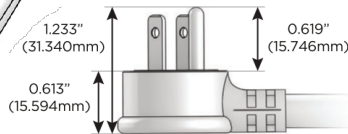

Plug:

Supplied with Low Profile Flat 45° Angle 120 VAC Plug

Optional Standard Straight 120 VAC Plug

Optional Straight 120 VAC Pass-through Plug

- CLEAN, COMPACT DESIGN
- STREAMLINED
- LOW PROFILE
- SIDE-EXITING CORDS
- PLUG & PLAY
- 6' AC CORD & PLUG (FLAT PLUG STANDARD)
- CUSTOMIZABLE CONFIGURATIONS AND FINISHES
- UL LISTED FOR MOUNTING IN FURNITURE
- 15A

M-POWER-4T

AC POWER & DATA CONNECTIVITY SOLUTION

M-POWER-4T-RASR-BRAB

Specs:

Modules/Ports:

- R** Switched AC (Rocker Switch)
- A** Tamper Resistant AC Receptacle
- S** USB-C (25W High Speed Charging Port)