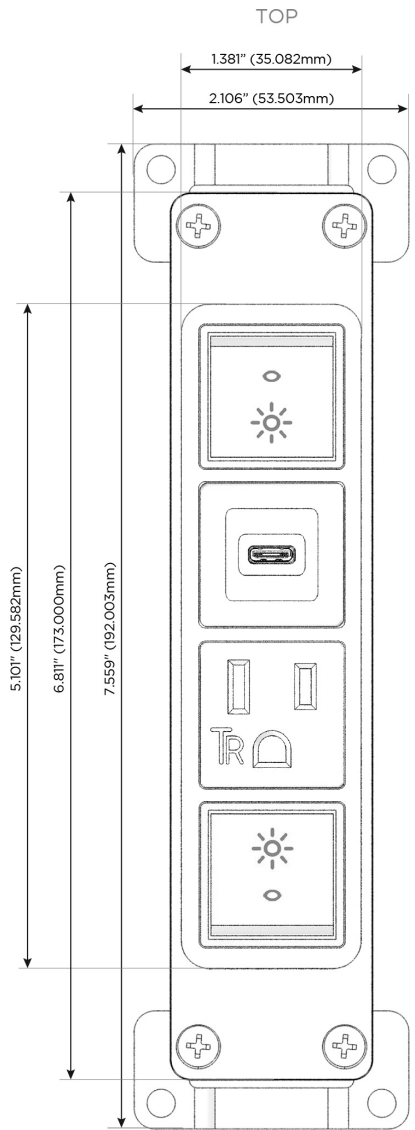

### Module/Port Options:

- A** Tamper Resistant AC Receptacle
- E** USB-A & USB-C (20W)
- M** Double USB-A (Fast Charging Ports - 18W)
- H** HDMI
- 6** CAT 6
- 12** RJ 12
- X** Switched AC
- Y** 3-Way Switch (Low Voltage)
- V** USB-C (45W High Speed Charging Port)
- S** USB-C (25W High Speed Charging Port)
- R** Switched AC (Rocker Switch)
- D** Dimmer Switch

### Plug:

- Supplied with Low Profile Flat 45° Angle 120 VAC Plug
- Optional Standard Straight 120 VAC Plug
- Optional Straight 120 VAC Pass-through Plug

- CLEAN, COMPACT DESIGN
- STREAMLINED
- LOW PROFILE
- SIDE-EXITING CORDS
- PLUG & PLAY
- 6' AC CORD & PLUG (FLAT PLUG STANDARD)
- CUSTOMIZABLE CONFIGURATIONS AND FINISHES
- UL LISTED FOR MOUNTING IN FURNITURE
- 15A

# M-POWER-4T

AC POWER & DATA CONNECTIVITY SOLUTION

M-POWER-4T-RASR-BRAAB

Specs:

**Modules/Ports:**

- R** Switched AC (Rocker Switch)
- A** Tamper Resistant AC Receptacle
- S** USB-C (25W High Speed Charging Port)