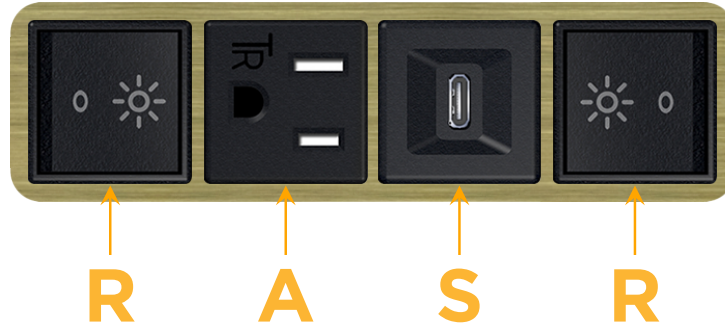

M-POWER-4T

AC POWER & DATA CONNECTIVITY SOLUTION

M-POWER-4T-RASR-BRAAB

Distributed by

Mormax Company, Inc.

8 Westchester Plaza

Elmsford, NY 10523

914-699-0101

sales@mormax.com

mormax.com

Metro Light & Power's line of power & data solutions offers sophisticated design elements combined with greater ease of installation. Streamlined and low-profile, enhanced by side-exiting cords, our outlets advance the industry with their cutting edge look and feel. We believe flexibility is key, and we provide a variety of mounting options, including the ability to mount in limited spaces. Our outlets are available in many finishes and configurations, in addition to a custom color and finish capability for our clients.

Bezel Finish: **BRASS ANTIQUED (ABS)**

Custom Finishes Available M-POWER-4T-RASR-BRAAB

Features:

Module/Port Options:

- **A** Tamper Resistant AC Receptacle
- **E** USB-A & USB-C (20W)
- **M** Double USB-A (Fast Charging Ports - 18W)
- **H** HDMI
- **6** CAT 6
- **12** RJ 12
- **X** Switched AC
- **Y** 3-Way Switch (Low Voltage)
- **V** USB-C (45W High Speed Charging Port)
- **S** USB-C (25W High Speed Charging Port)
- **R** Switched AC (Rocker Switch)
- **D** Dimmer Switch

Plug:

- Supplied with Low Profile Flat 45° Angle 120 VAC Plug
- Optional Standard Straight 120 VAC Plug
- Optional Straight 120 VAC Pass-through Plug

- CLEAN, COMPACT DESIGN
- STREAMLINED
- LOW PROFILE
- SIDE-EXITING CORDS
- PLUG & PLAY
- 6' AC CORD & PLUG (FLAT PLUG STANDARD)
- CUSTOMIZABLE CONFIGURATIONS AND FINISHES
- UL LISTED FOR MOUNTING IN FURNITURE
- 15A