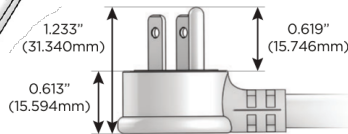

### Plug:

- Supplied with Low Profile Flat 45° Angle 120 VAC Plug
- Optional Standard Straight 120 VAC Plug
- Optional Straight 120 VAC Pass-through Plug

- CLEAN, COMPACT DESIGN
- STREAMLINED
- LOW PROFILE
- SIDE-EXITING CORDS
- PLUG & PLAY
- 6' AC CORD & PLUG (FLAT PLUG STANDARD)
- CUSTOMIZABLE CONFIGURATIONS AND FINISHES
- UL LISTED FOR MOUNTING IN FURNITURE
- 15A

# M-POWER-4T

AC POWER & DATA CONNECTIVITY SOLUTION

M-POWER-4T-RASR-BRAAB

Specs:

**Modules/Ports:**

- R** Switched AC (Rocker Switch)
- A** Tamper Resistant AC Receptacle
- S** USB-C (25W High Speed Charging Port)