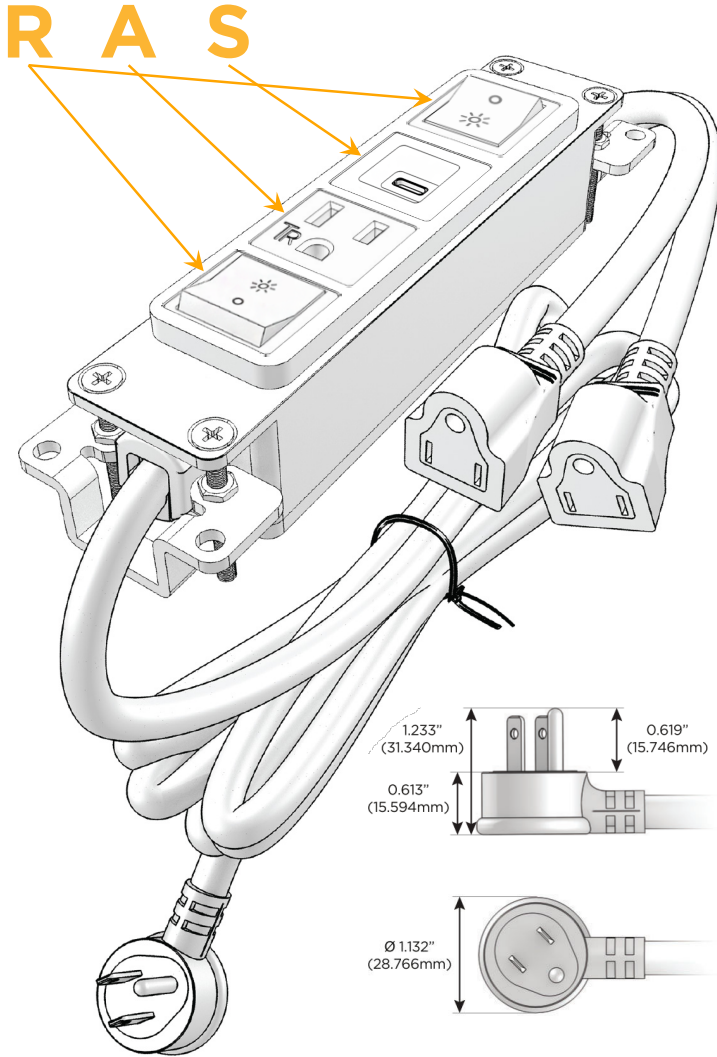

### Module/Port Options:

- A** Tamper Resistant AC Receptacle
- E** USB-A & USB-C (20W)
- M** Double USB-A (Fast Charging Ports - 18W)
- H** HDMI
- 6** CAT 6
- 12** RJ 12
- X** Switched AC
- Y** 3-Way Switch (Low Voltage)
- V** USB-C (45W High Speed Charging Port)
- S** USB-C (25W High Speed Charging Port)
- R** Switched AC (Rocker Switch)
- D** Dimmer Switch

### Plug:

- Supplied with Low Profile Flat 45° Angle 120 VAC Plug
- Optional Standard Straight 120 VAC Plug
- Optional Straight 120 VAC Pass-through Plug

- CLEAN, COMPACT DESIGN
- STREAMLINED
- LOW PROFILE
- SIDE-EXITING CORDS
- PLUG & PLAY
- 6' AC CORD & PLUG (FLAT PLUG STANDARD)
- CUSTOMIZABLE CONFIGURATIONS AND FINISHES
- UL LISTED FOR MOUNTING IN FURNITURE
- 15A

# M-POWER-4T

AC POWER & DATA CONNECTIVITY SOLUTION

M-POWER-4T-RASR-BRAAB

Specs:

**Modules/Ports:**

- R** Switched AC (Rocker Switch)
- A** Tamper Resistant AC Receptacle
- S** USB-C (25W High Speed Charging Port)