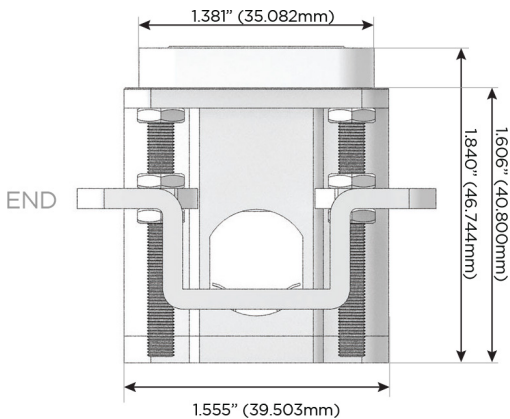

### Plug:

- Supplied with Low Profile Flat 45° Angle 120 VAC Plug
- Optional Standard Straight 120 VAC Plug
- Optional Straight 120 VAC Pass-through Plug

- CLEAN, COMPACT DESIGN
- STREAMLINED
- LOW PROFILE
- SIDE-EXITING CORDS
- PLUG & PLAY
- 6' AC CORD & PLUG (FLAT PLUG STANDARD)
- CUSTOMIZABLE CONFIGURATIONS AND FINISHES
- UL LISTED FOR MOUNTING IN FURNITURE
- 15A

# M-POWER-4T

AC POWER & DATA CONNECTIVITY SOLUTION

M-POWER-4T-RASR-BRAAB

Specs:

**Modules/Ports:**

- R** Switched AC (Rocker Switch)
- A** Tamper Resistant AC Receptacle
- S** USB-C (25W High Speed Charging Port)