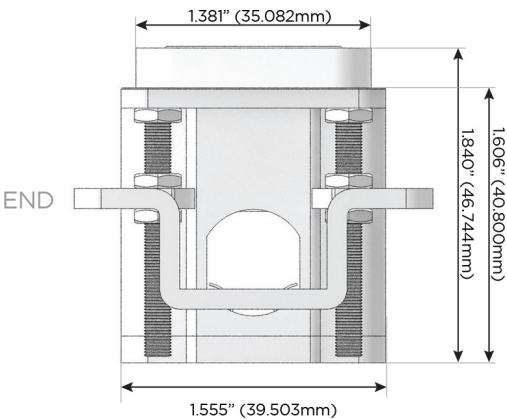

### Plug:

Supplied with Low Profile Flat 45° Angle 120 VAC Plug

Optional Standard Straight 120 VAC Plug

Optional Straight 120 VAC Pass-through Plug

- CLEAN, COMPACT DESIGN
- STREAMLINED
- LOW PROFILE
- SIDE-EXITING CORDS
- PLUG & PLAY
- 6' AC CORD & PLUG (FLAT PLUG STANDARD)
- CUSTOMIZABLE CONFIGURATIONS AND FINISHES
- UL LISTED FOR MOUNTING IN FURNITURE
- 15A

# M-POWER-4T

AC POWER & DATA CONNECTIVITY SOLUTION

M-POWER-4T-RASR-BR4B

Specs:

**Modules/Ports:**

- R** Switched AC (Rocker Switch)
- A** Tamper Resistant AC Receptacle
- S** USB-C (25W High Speed Charging Port)