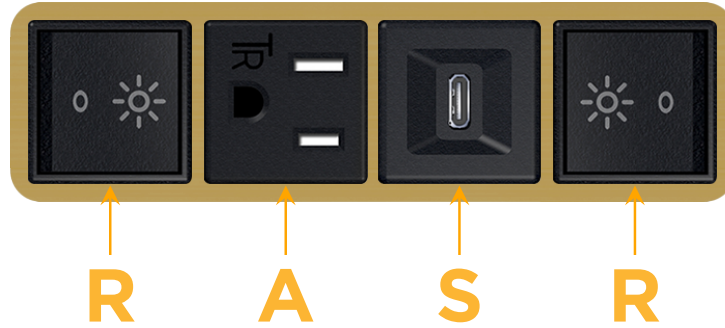

M-POWER-4T

AC POWER & DATA CONNECTIVITY SOLUTION

M-POWER-4T-RASR-BR4B

Distributed by

Mormax Company, Inc.

8 Westchester Plaza

Elmsford, NY 10523

914-699-0101

sales@mormax.com

mormax.com

Metro Light & Power's line of power & data solutions offers sophisticated design elements combined with greater ease of installation. Streamlined and low-profile, enhanced by side-exiting cords, our outlets advance the industry with their cutting edge look and feel. We believe flexibility is key, and we provide a variety of mounting options, including the ability to mount in limited spaces. Our outlets are available in many finishes and configurations, in addition to a custom color and finish capability for our clients.

Bezel Finish: **SOLID BRASS BRUSHED**

Custom Finishes Available M-POWER-4T-RASR-BR4B

Features:

Module/Port Options:

- **A** Tamper Resistant AC Receptacle
- **E** USB-A & USB-C (20W)
- **M** Double USB-A (Fast Charging Ports - 18W)
- **H** HDMI
- **6** CAT 6
- **12** RJ 12
- **X** Switched AC
- **Y** 3-Way Switch (Low Voltage)
- **V** USB-C (45W High Speed Charging Port)
- **S** USB-C (25W High Speed Charging Port)
- **R** Switched AC (Rocker Switch)
- **D** Dimmer Switch

Plug:

Supplied with Low Profile Flat 45° Angle 120 VAC Plug

Optional Standard Straight 120 VAC Plug

Optional Straight 120 VAC Pass-through Plug

- CLEAN, COMPACT DESIGN
- STREAMLINED
- LOW PROFILE
- SIDE-EXITING CORDS
- PLUG & PLAY
- 6' AC CORD & PLUG (FLAT PLUG STANDARD)
- CUSTOMIZABLE CONFIGURATIONS AND FINISHES
- UL LISTED FOR MOUNTING IN FURNITURE
- 15A