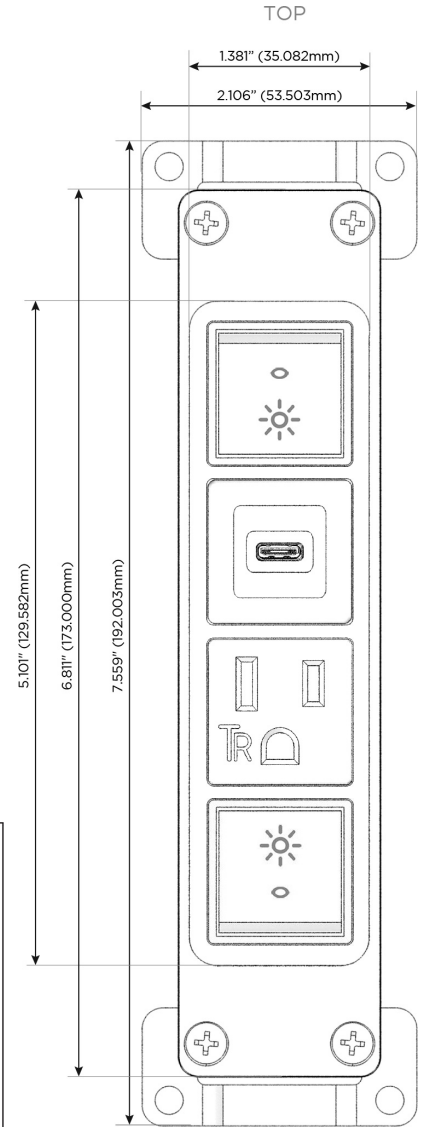

### Module/Port Options:

- A** Tamper Resistant AC Receptacle
- E** USB-A & USB-C (20W)
- M** Double USB-A (Fast Charging Ports - 18W)
- H** HDMI
- 6** CAT 6
- 12** RJ 12
- X** Switched AC
- Y** 3-Way Switch (Low Voltage)
- V** USB-C (45W High Speed Charging Port)
- S** USB-C (25W High Speed Charging Port)
- R** Switched AC (Rocker Switch)
- D** Dimmer Switch

### Plug:

Supplied with Low Profile Flat 45° Angle 120 VAC Plug

Optional Standard Straight 120 VAC Plug

Optional Straight 120 VAC Pass-through Plug

- CLEAN, COMPACT DESIGN
- STREAMLINED
- LOW PROFILE
- SIDE-EXITING CORDS
- PLUG & PLAY
- 6' AC CORD & PLUG (FLAT PLUG STANDARD)
- CUSTOMIZABLE CONFIGURATIONS AND FINISHES
- UL LISTED FOR MOUNTING IN FURNITURE
- 15A

# M-POWER-4T

AC POWER & DATA CONNECTIVITY SOLUTION

M-POWER-4T-RASR-BR4B

Specs:

**Modules/Ports:**

- R** Switched AC (Rocker Switch)
- A** Tamper Resistant AC Receptacle
- S** USB-C (25W High Speed Charging Port)