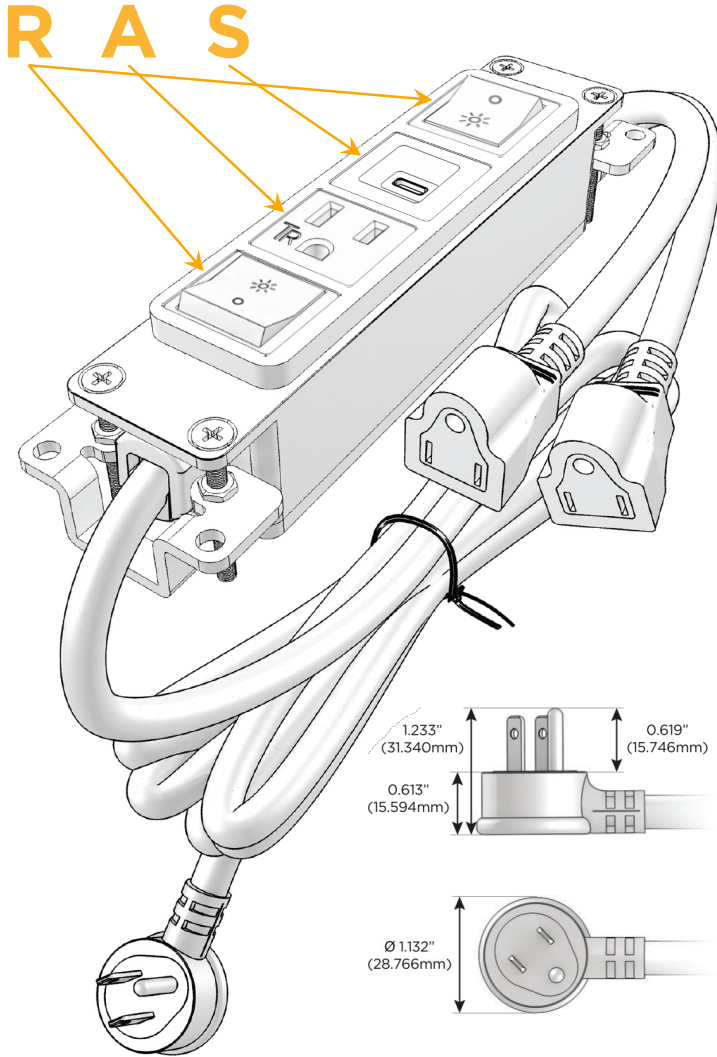

### Module/Port Options:

- A** Tamper Resistant AC Receptacle
- E** USB-A & USB-C (20W)
- M** Double USB-A (Fast Charging Ports - 18W)
- H** HDMI
- 6** CAT 6
- 12** RJ 12
- X** Switched AC
- Y** 3-Way Switch (Low Voltage)
- V** USB-C (45W High Speed Charging Port)
- S** USB-C (25W High Speed Charging Port)
- R** Switched AC (Rocker Switch)
- D** Dimmer Switch

### Plug:

Supplied with Low Profile Flat 45° Angle 120 VAC Plug

Optional Standard Straight 120 VAC Plug

Optional Straight 120 VAC Pass-through Plug

- CLEAN, COMPACT DESIGN
- STREAMLINED
- LOW PROFILE
- SIDE-EXITING CORDS
- PLUG & PLAY
- 6' AC CORD & PLUG (FLAT PLUG STANDARD)
- CUSTOMIZABLE CONFIGURATIONS AND FINISHES
- UL LISTED FOR MOUNTING IN FURNITURE
- 15A

# M-POWER-4T

AC POWER & DATA CONNECTIVITY SOLUTION

M-POWER-4T-RASR-BR4B

Specs:

**Modules/Ports:**

- R** Switched AC (Rocker Switch)
- A** Tamper Resistant AC Receptacle
- S** USB-C (25W High Speed Charging Port)