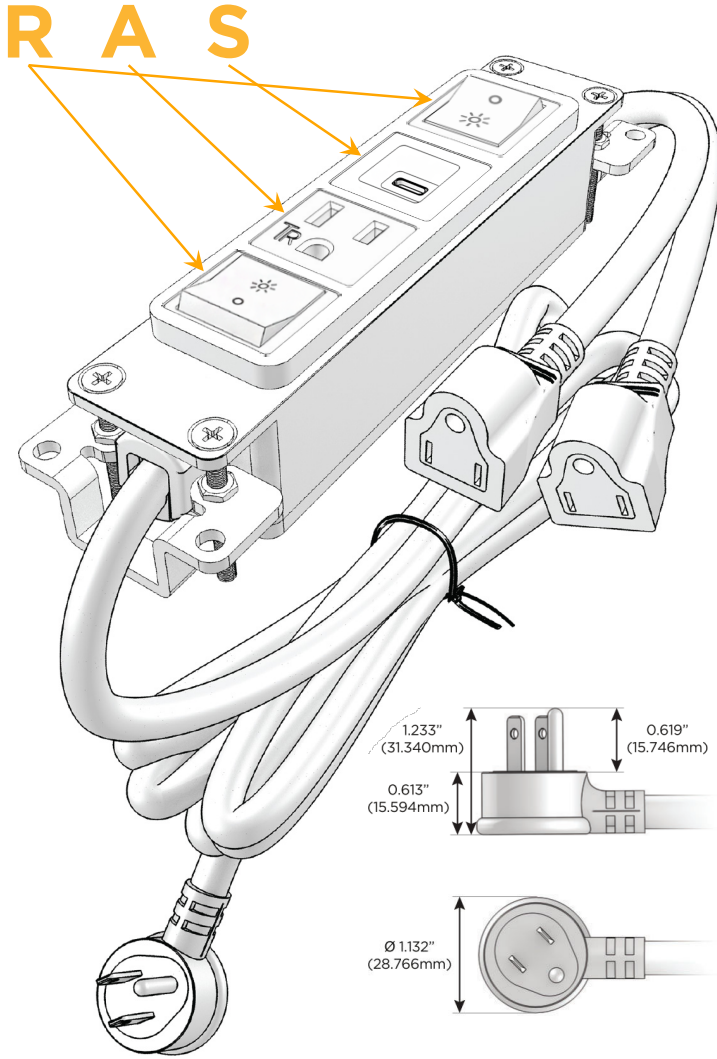

### Module/Port Options:

- A** Tamper Resistant AC Receptacle
- E** USB-A & USB-C (20W)
- M** Double USB-A (Fast Charging Ports - 18W)
- H** HDMI
- 6** CAT 6
- 12** RJ 12
- X** Switched AC
- Y** 3-Way Switch (Low Voltage)
- V** USB-C (45W High Speed Charging Port)
- S** USB-C (25W High Speed Charging Port)
- R** Switched AC (Rocker Switch)
- D** Dimmer Switch

### Plug:

Supplied with Low Profile Flat 45° Angle 120 VAC Plug

Optional Standard Straight 120 VAC Plug

Optional Straight 120 VAC Pass-through Plug

- CLEAN, COMPACT DESIGN
- STREAMLINED
- LOW PROFILE
- SIDE-EXITING CORDS
- PLUG & PLAY
- 6' AC CORD & PLUG (FLAT PLUG STANDARD)
- CUSTOMIZABLE CONFIGURATIONS AND FINISHES
- UL LISTED FOR MOUNTING IN FURNITURE
- 15A

# M-POWER-4T

AC POWER & DATA CONNECTIVITY SOLUTION

M-POWER-4T-RASR-BAB

Specs:

**Modules/Ports:**

- R** Switched AC (Rocker Switch)
- A** Tamper Resistant AC Receptacle
- S** USB-C (25W High Speed Charging Port)