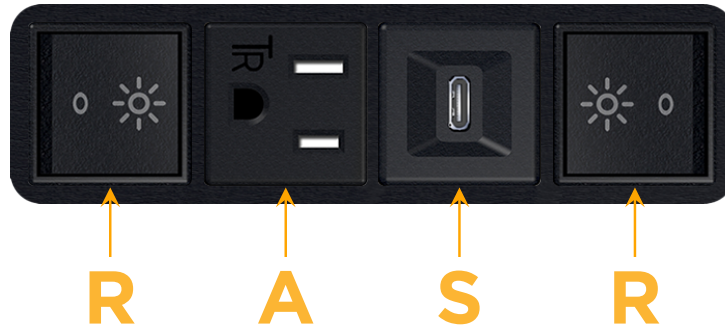

M-POWER-4T

AC POWER & DATA CONNECTIVITY SOLUTION

M-POWER-4T-RASR-BAB

Distributed by

Mormax Company, Inc.

8 Westchester Plaza

Elmsford, NY 10523

914-699-0101

sales@mormax.com

mormax.com

Metro Light & Power's line of power & data solutions offers sophisticated design elements combined with greater ease of installation. Streamlined and low-profile, enhanced by side-exiting cords, our outlets advance the industry with their cutting edge look and feel. We believe flexibility is key, and we provide a variety of mounting options, including the ability to mount in limited spaces. Our outlets are available in many finishes and configurations, in addition to a custom color and finish capability for our clients.

Bezel Finish: **BLACK (ABS)**

Custom Finishes Available M-POWER-4T-RASR-BAB

Features:

Module/Port Options:

- **A** Tamper Resistant AC Receptacle
- **E** USB-A & USB-C (20W)
- **M** Double USB-A (Fast Charging Ports - 18W)
- **H** HDMI
- **6** CAT 6
- **12** RJ 12
- **X** Switched AC
- **Y** 3-Way Switch (Low Voltage)
- **V** USB-C (45W High Speed Charging Port)
- **S** USB-C (25W High Speed Charging Port)
- **R** Switched AC (Rocker Switch)
- **D** Dimmer Switch

Plug:

Supplied with Low Profile Flat 45° Angle 120 VAC Plug

Optional Standard Straight 120 VAC Plug

Optional Straight 120 VAC Pass-through Plug

- CLEAN, COMPACT DESIGN
- STREAMLINED
- LOW PROFILE
- SIDE-EXITING CORDS
- PLUG & PLAY
- 6' AC CORD & PLUG (FLAT PLUG STANDARD)
- CUSTOMIZABLE CONFIGURATIONS AND FINISHES
- UL LISTED FOR MOUNTING IN FURNITURE
- 15A