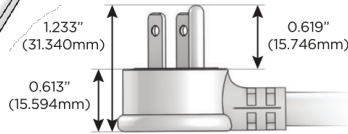

### Plug:

- Supplied with Low Profile Flat 45° Angle 120 VAC Plug
- Optional Standard Straight 120 VAC Plug
- Optional Straight 120 VAC Pass-through Plug

- CLEAN, COMPACT DESIGN
- STREAMLINED
- LOW PROFILE
- SIDE-EXITING CORDS
- PLUG & PLAY
- 6' AC CORD & PLUG (FLAT PLUG STANDARD)
- CUSTOMIZABLE CONFIGURATIONS AND FINISHES
- UL LISTED FOR MOUNTING IN FURNITURE
- 15A

# M-POWER-4T

AC POWER & DATA CONNECTIVITY SOLUTION

M-POWER-4T-RASR-B2AB

Specs:

**Modules/Ports:**

- R** Switched AC (Rocker Switch)
- A** Tamper Resistant AC Receptacle
- S** USB-C (25W High Speed Charging Port)