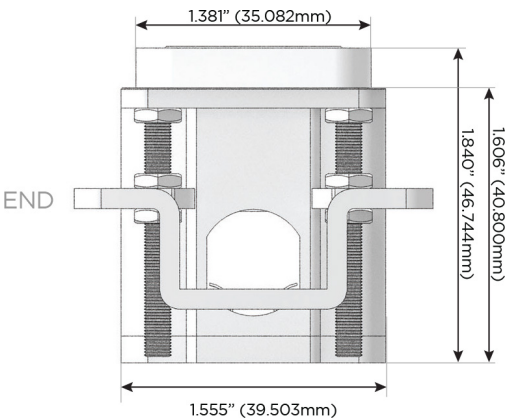

### Plug:

- Supplied with Low Profile Flat 45° Angle 120 VAC Plug
- Optional Standard Straight 120 VAC Plug
- Optional Straight 120 VAC Pass-through Plug

- CLEAN, COMPACT DESIGN
- STREAMLINED
- LOW PROFILE
- SIDE-EXITING CORDS
- PLUG & PLAY
- 6' AC CORD & PLUG (FLAT PLUG STANDARD)
- CUSTOMIZABLE CONFIGURATIONS AND FINISHES
- UL LISTED FOR MOUNTING IN FURNITURE
- 15A

# M-POWER-4T

AC POWER & DATA CONNECTIVITY SOLUTION

M-POWER-4T-RASR-B2AB

Specs:

**Modules/Ports:**

- R** Switched AC (Rocker Switch)
- A** Tamper Resistant AC Receptacle
- S** USB-C (25W High Speed Charging Port)