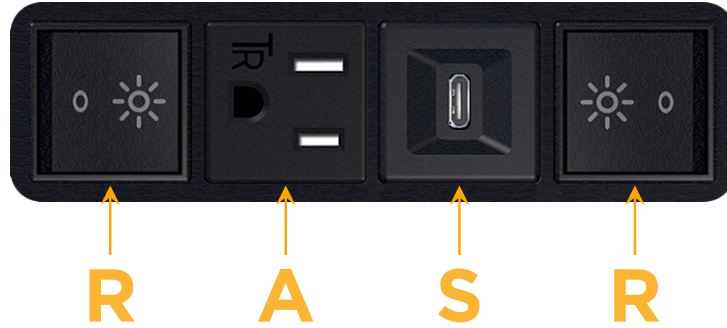

M-POWER-4T

AC POWER & DATA CONNECTIVITY SOLUTION

M-POWER-4T-RASR-B2AB

Distributed by

Mormax Company, Inc.

8 Westchester Plaza

Elmsford, NY 10523

914-699-0101

sales@mormax.com

mormax.com

Metro Light & Power's line of power & data solutions offers sophisticated design elements combined with greater ease of installation. Streamlined and low-profile, enhanced by side-exiting cords, our outlets advance the industry with their cutting edge look and feel. We believe flexibility is key, and we provide a variety of mounting options, including the ability to mount in limited spaces. Our outlets are available in many finishes and configurations, in addition to a custom color and finish capability for our clients.

Bezel Finish: **SATIN BLACK (ABS)**

Custom Finishes Available M-POWER-4T-RASR-B2AB

Features:

Module/Port Options:

- **A** Tamper Resistant AC Receptacle
- **E** USB-A & USB-C (20W)
- **M** Double USB-A (Fast Charging Ports - 18W)
- **H** HDMI
- **6** CAT 6
- **12** RJ 12
- **X** Switched AC
- **Y** 3-Way Switch (Low Voltage)
- **V** USB-C (45W High Speed Charging Port)
- **S** USB-C (25W High Speed Charging Port)
- **R** Switched AC (Rocker Switch)
- **D** Dimmer Switch

Plug:

- Supplied with Low Profile Flat 45° Angle 120 VAC Plug
- Optional Standard Straight 120 VAC Plug
- Optional Straight 120 VAC Pass-through Plug

- CLEAN, COMPACT DESIGN
- STREAMLINED
- LOW PROFILE
- SIDE-EXITING CORDS
- PLUG & PLAY
- 6' AC CORD & PLUG (FLAT PLUG STANDARD)
- CUSTOMIZABLE CONFIGURATIONS AND FINISHES
- UL LISTED FOR MOUNTING IN FURNITURE
- 15A