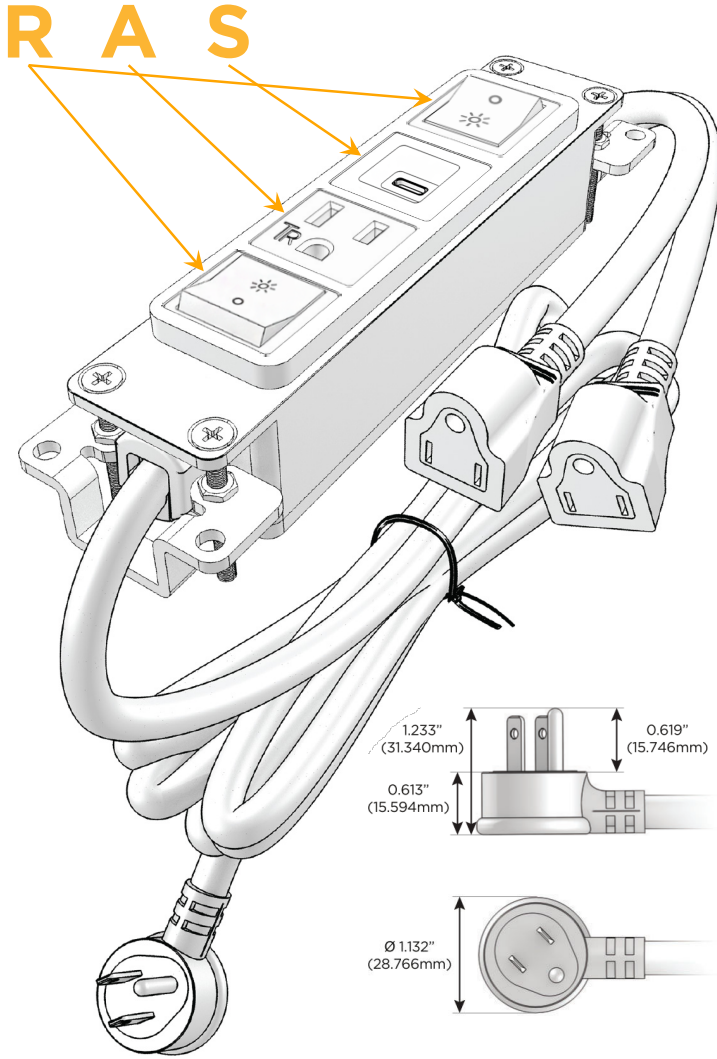

### Module/Port Options:

- A** Tamper Resistant AC Receptacle
- E** USB-A & USB-C (20W)
- M** Double USB-A (Fast Charging Ports - 18W)
- H** HDMI
- 6** CAT 6
- 12** RJ 12
- X** Switched AC
- Y** 3-Way Switch (Low Voltage)
- V** USB-C (45W High Speed Charging Port)
- S** USB-C (25W High Speed Charging Port)
- R** Switched AC (Rocker Switch)
- D** Dimmer Switch

### Plug:

- Supplied with Low Profile Flat 45° Angle 120 VAC Plug
- Optional Standard Straight 120 VAC Plug
- Optional Straight 120 VAC Pass-through Plug

- CLEAN, COMPACT DESIGN
- STREAMLINED
- LOW PROFILE
- SIDE-EXITING CORDS
- PLUG & PLAY
- 6' AC CORD & PLUG (FLAT PLUG STANDARD)
- CUSTOMIZABLE CONFIGURATIONS AND FINISHES
- UL LISTED FOR MOUNTING IN FURNITURE
- 15A

# M-POWER-4T

AC POWER & DATA CONNECTIVITY SOLUTION

M-POWER-4T-RASR-B2AB

Specs:

**Modules/Ports:**

- R** Switched AC (Rocker Switch)
- A** Tamper Resistant AC Receptacle
- S** USB-C (25W High Speed Charging Port)