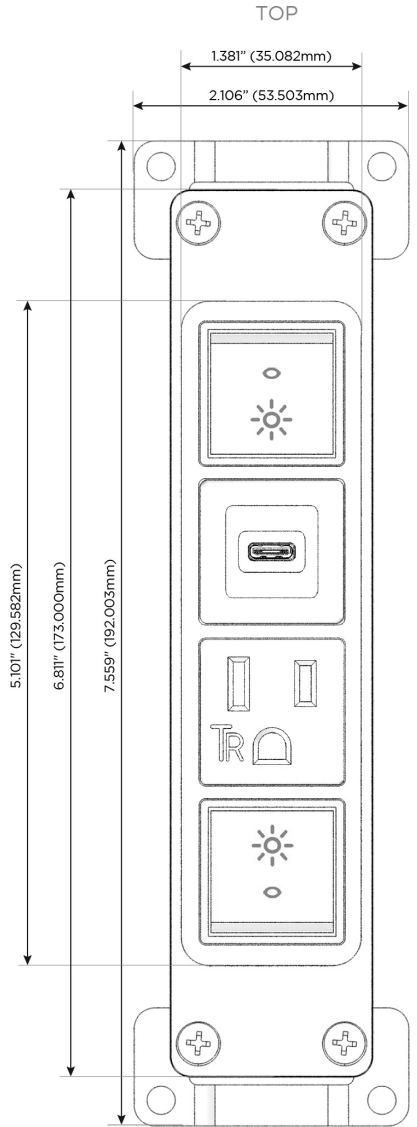

### Module/Port Options:

- A** Tamper Resistant AC Receptacle
- E** USB-A & USB-C (20W)
- M** Double USB-A (Fast Charging Ports - 18W)
- H** HDMI
- 6** CAT 6
- 12** RJ 12
- X** Switched AC
- Y** 3-Way Switch (Low Voltage)
- V** USB-C (45W High Speed Charging Port)
- S** USB-C (25W High Speed Charging Port)
- R** Switched AC (Rocker Switch)
- D** Dimmer Switch

### Plug:

- Supplied with Low Profile Flat 45° Angle 120 VAC Plug
- Optional Standard Straight 120 VAC Plug
- Optional Straight 120 VAC Pass-through Plug

- CLEAN, COMPACT DESIGN
- STREAMLINED
- LOW PROFILE
- SIDE-EXITING CORDS
- PLUG & PLAY
- 6' AC CORD & PLUG (FLAT PLUG STANDARD)
- CUSTOMIZABLE CONFIGURATIONS AND FINISHES
- UL LISTED FOR MOUNTING IN FURNITURE
- 15A

# M-POWER-4T

AC POWER & DATA CONNECTIVITY SOLUTION

M-POWER-4T-RASR-B2AB

Specs:

**Modules/Ports:**

- R** Switched AC (Rocker Switch)
- A** Tamper Resistant AC Receptacle
- S** USB-C (25W High Speed Charging Port)