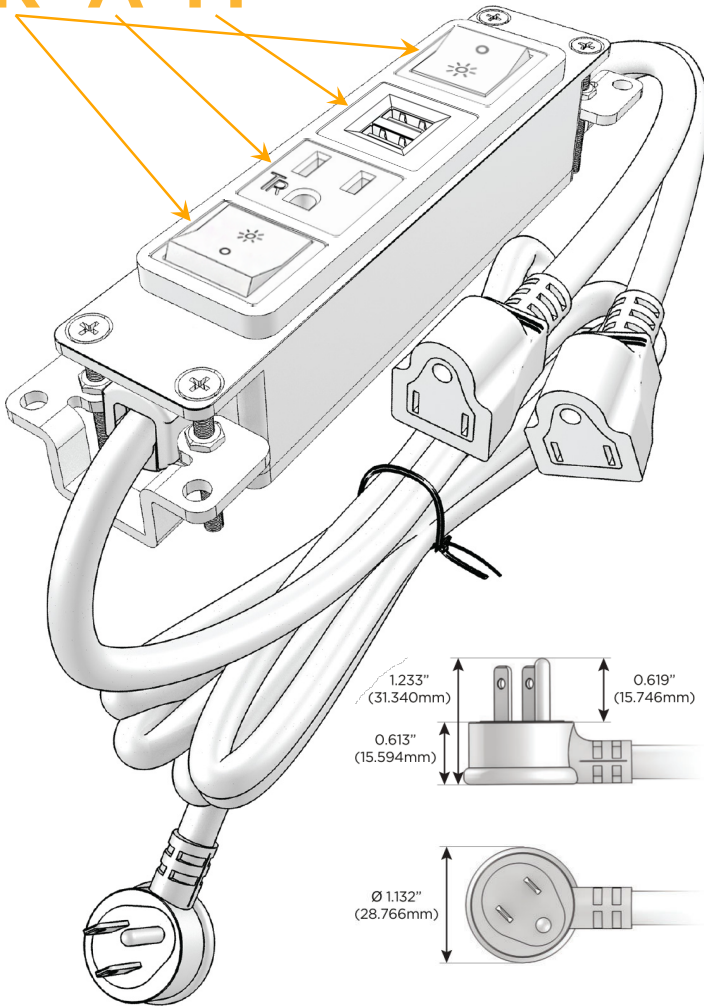

M-POWER-4T

AC POWER & DATA CONNECTIVITY SOLUTION

M-POWER-4T-RAMR-BRAAB

Specs:

Modules/Ports:

- **R** Switched AC (Rocker Switch)
- **A** Tamper Resistant AC Receptacle
- **M** Double USB-A (Fast Charging Ports - 18W)

R A M