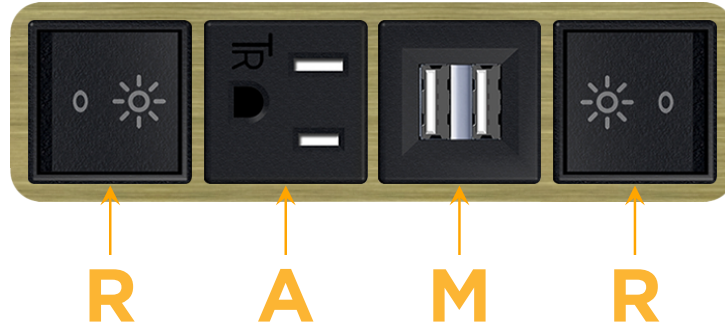

M-POWER-4T

AC POWER & DATA CONNECTIVITY SOLUTION

M-POWER-4T-RAMR-BRAAB

Distributed by

Mormax Company, Inc.

8 Westchester Plaza

Elmsford, NY 10523

914-699-0101

sales@mormax.com

mormax.com

Metro Light & Power's line of power & data solutions offers sophisticated design elements combined with greater ease of installation. Streamlined and low-profile, enhanced by side-exiting cords, our outlets advance the industry with their cutting edge look and feel. We believe flexibility is key, and we provide a variety of mounting options, including the ability to mount in limited spaces. Our outlets are available in many finishes and configurations, in addition to a custom color and finish capability for our clients.

Bezel Finish: **BRASS ANTIQUED (ABS)**

Custom Finishes Available M-POWER-4T-RAMR-BRAAB

Features:

Module/Port Options:

- **A** Tamper Resistant AC Receptacle
- **E** USB-A & USB-C (20W)
- **M** Double USB-A (Fast Charging Ports - 18W)
- **H** HDMI
- **6** CAT 6
- **12** RJ 12
- **X** Switched AC
- **Y** 3-Way Switch (Low Voltage)
- **V** USB-C (45W High Speed Charging Port)
- **S** USB-C (25W High Speed Charging Port)
- **R** Switched AC (Rocker Switch)
- **D** Dimmer Switch

Plug:

Supplied with Low Profile Flat 45° Angle 120 VAC Plug

Optional Standard Straight 120 VAC Plug

Optional Straight 120 VAC Pass-through Plug

- CLEAN, COMPACT DESIGN
- STREAMLINED
- LOW PROFILE
- SIDE-EXITING CORDS
- PLUG & PLAY
- 6' AC CORD & PLUG (FLAT PLUG STANDARD)
- CUSTOMIZABLE CONFIGURATIONS AND FINISHES
- UL LISTED FOR MOUNTING IN FURNITURE
- 15A