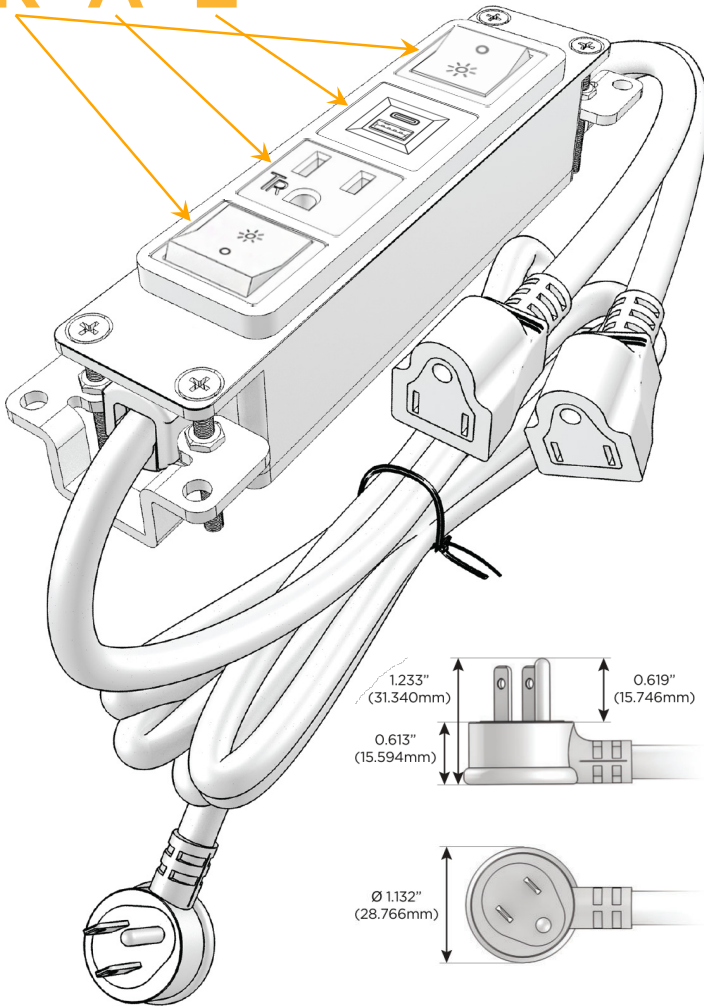

Bezel Finish: **ARCHITECTURAL BRONZE (ABS)**

Custom Finishes Available M-POWER-4T-RAER-BZ5AB

Features:

Module/Port Options:

- A** Tamper Resistant AC Receptacle
- E** USB-A & USB-C (20W)
- M** Double USB-A (Fast Charging Ports - 18W)
- H** HDMI
- 6** CAT 6
- 12** RJ 12
- X** Switched AC
- Y** 3-Way Switch (Low Voltage)
- V** USB-C (45W High Speed Charging Port)
- S** USB-C (25W High Speed Charging Port)
- R** Switched AC (Rocker Switch)
- D** Dimmer Switch

Plug:

Supplied with Low Profile Flat 45° Angle 120 VAC Plug

Optional Standard Straight 120 VAC Plug

Optional Straight 120 VAC Pass-through Plug

- CLEAN, COMPACT DESIGN
- STREAMLINED
- LOW PROFILE
- SIDE-EXITING CORDS
- PLUG & PLAY
- 6' AC CORD & PLUG (FLAT PLUG STANDARD)
- CUSTOMIZABLE CONFIGURATIONS AND FINISHES
- UL LISTED FOR MOUNTING IN FURNITURE
- 15A

M-POWER-4T

AC POWER & DATA CONNECTIVITY SOLUTION

M-POWER-4T-RAER-BZ5AB

Specs:

Modules/Ports:

- R** Switched AC (Rocker Switch)
- A** Tamper Resistant AC Receptacle
- E** USB-A & USB-C (20W)

R A E

Distributed by