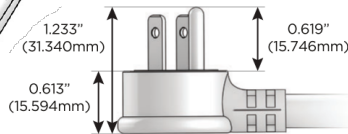

Plug:

Supplied with Low Profile Flat 45° Angle 120 VAC Plug

Optional Standard Straight 120 VAC Plug

Optional Straight 120 VAC Pass-through Plug

- CLEAN, COMPACT DESIGN
- STREAMLINED
- LOW PROFILE
- SIDE-EXITING CORDS
- PLUG & PLAY
- 6' AC CORD & PLUG (FLAT PLUG STANDARD)
- CUSTOMIZABLE CONFIGURATIONS AND FINISHES
- UL LISTED FOR MOUNTING IN FURNITURE
- 15A

M-POWER-4T

AC POWER & DATA CONNECTIVITY SOLUTION

M-POWER-4T-RAER-BZ5AB

Specs:

Modules/Ports:

- R** Switched AC (Rocker Switch)
- A** Tamper Resistant AC Receptacle
- E** USB-A & USB-C (20W)

R A E

Distributed by