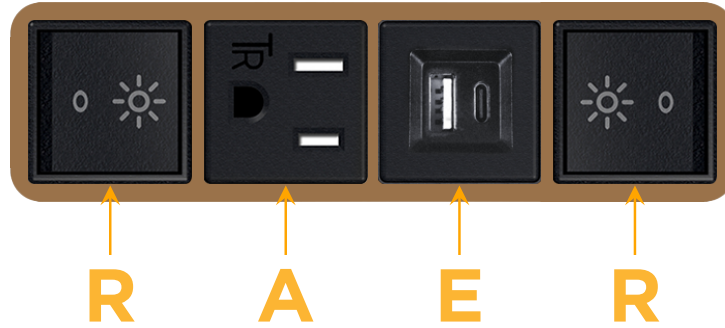

Bezel Finish: **ARCHITECTURAL BRONZE (ABS)**

Custom Finishes Available M-POWER-4T-RAER-BZ5AB

Features:

Module/Port Options:

- A** Tamper Resistant AC Receptacle
- E** USB-A & USB-C (20W)
- M** Double USB-A (Fast Charging Ports - 18W)
- H** HDMI
- 6** CAT 6
- 12** RJ 12
- X** Switched AC
- Y** 3-Way Switch (Low Voltage)
- V** USB-C (45W High Speed Charging Port)
- S** USB-C (25W High Speed Charging Port)
- R** Switched AC (Rocker Switch)
- D** Dimmer Switch

Plug:

Supplied with Low Profile Flat 45° Angle 120 VAC Plug

Optional Standard Straight 120 VAC Plug

Optional Straight 120 VAC Pass-through Plug

- CLEAN, COMPACT DESIGN
- STREAMLINED
- LOW PROFILE
- SIDE-EXITING CORDS
- PLUG & PLAY
- 6' AC CORD & PLUG (FLAT PLUG STANDARD)
- CUSTOMIZABLE CONFIGURATIONS AND FINISHES
- UL LISTED FOR MOUNTING IN FURNITURE
- 15A

M-POWER-4T

AC POWER & DATA CONNECTIVITY SOLUTION

M-POWER-4T-RAER-BZ5AB

Specs:

Modules/Ports:

- R** Switched AC (Rocker Switch)
- A** Tamper Resistant AC Receptacle
- E** USB-A & USB-C (20W)

R A E

Distributed by