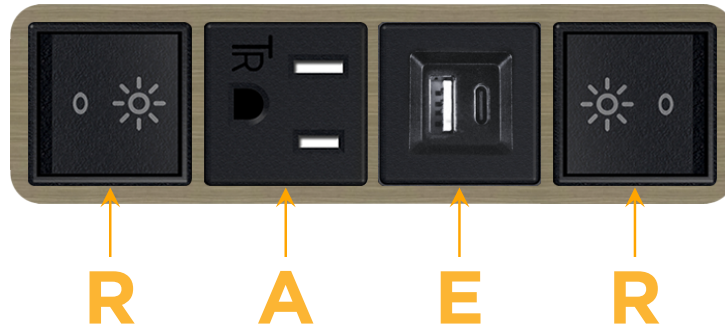

M-POWER-4T

AC POWER & DATA CONNECTIVITY SOLUTION

M-POWER-4T-RAER-BZ5AAB

Distributed by

Mormax Company, Inc.

8 Westchester Plaza

Elmsford, NY 10523

914-699-0101

sales@mormax.com

mormax.com

Metro Light & Power's line of power & data solutions offers sophisticated design elements combined with greater ease of installation. Streamlined and low-profile, enhanced by side-exiting cords, our outlets advance the industry with their cutting edge look and feel. We believe flexibility is key, and we provide a variety of mounting options, including the ability to mount in limited spaces. Our outlets are available in many finishes and configurations, in addition to a custom color and finish capability for our clients.

Bezel Finish: **ANTIQUED ARCHITECTURAL BRONZE (ABS)**

Custom Finishes Available M-POWER-4T-RAER-BZ5AAB

Features:

Module/Port Options:

- **A** Tamper Resistant AC Receptacle
- **E** USB-A & USB-C (20W)
- **M** Double USB-A (Fast Charging Ports - 18W)
- **H** HDMI
- **6** CAT 6
- **12** RJ 12
- **X** Switched AC
- **Y** 3-Way Switch (Low Voltage)
- **V** USB-C (45W High Speed Charging Port)
- **S** USB-C (25W High Speed Charging Port)
- **R** Switched AC (Rocker Switch)
- **D** Dimmer Switch

Plug:

Supplied with Low Profile Flat 45° Angle 120 VAC Plug

Optional Standard Straight 120 VAC Plug

Optional Straight 120 VAC Pass-through Plug

- CLEAN, COMPACT DESIGN
- STREAMLINED
- LOW PROFILE
- SIDE-EXITING CORDS
- PLUG & PLAY
- 6' AC CORD & PLUG (FLAT PLUG STANDARD)
- CUSTOMIZABLE CONFIGURATIONS AND FINISHES
- UL LISTED FOR MOUNTING IN FURNITURE
- 15A