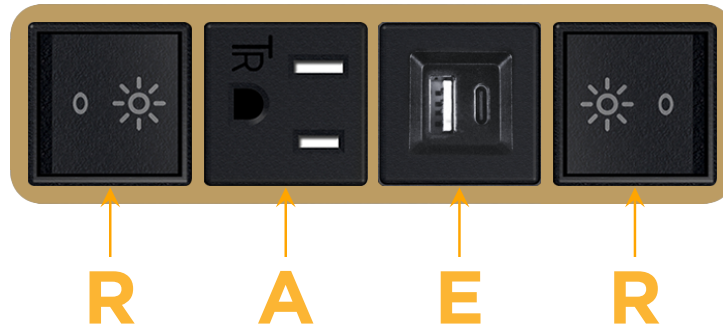

M-POWER-4T

AC POWER & DATA CONNECTIVITY SOLUTION

M-POWER-4T-RAER-BRAB

Distributed by

Mormax Company, Inc.

8 Westchester Plaza

Elmsford, NY 10523

914-699-0101

sales@mormax.com

mormax.com

Metro Light & Power's line of power & data solutions offers sophisticated design elements combined with greater ease of installation. Streamlined and low-profile, enhanced by side-exiting cords, our outlets advance the industry with their cutting edge look and feel. We believe flexibility is key, and we provide a variety of mounting options, including the ability to mount in limited spaces. Our outlets are available in many finishes and configurations, in addition to a custom color and finish capability for our clients.

Bezel Finish: **BRASS (ABS)**

Custom Finishes Available M-POWER-4T-RAER-BRAB

Features:

Module/Port Options:

- **A** Tamper Resistant AC Receptacle
- **E** USB-A & USB-C (20W)
- **M** Double USB-A (Fast Charging Ports - 18W)
- **H** HDMI
- **6** CAT 6
- **12** RJ 12
- **X** Switched AC
- **Y** 3-Way Switch (Low Voltage)
- **V** USB-C (45W High Speed Charging Port)
- **S** USB-C (25W High Speed Charging Port)
- **R** Switched AC (Rocker Switch)
- **D** Dimmer Switch

Plug:

Supplied with Low Profile Flat 45° Angle 120 VAC Plug

Optional Standard Straight 120 VAC Plug

Optional Straight 120 VAC Pass-through Plug

- CLEAN, COMPACT DESIGN
- STREAMLINED
- LOW PROFILE
- SIDE-EXITING CORDS
- PLUG & PLAY
- 6' AC CORD & PLUG (FLAT PLUG STANDARD)
- CUSTOMIZABLE CONFIGURATIONS AND FINISHES
- UL LISTED FOR MOUNTING IN FURNITURE
- 15A