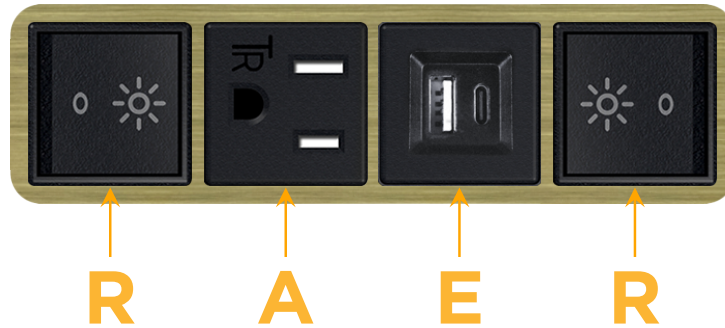

M-POWER-4T

AC POWER & DATA CONNECTIVITY SOLUTION

M-POWER-4T-RAER-BRAAB

Distributed by

Mormax Company, Inc.

8 Westchester Plaza

Elmsford, NY 10523

914-699-0101

sales@mormax.com

mormax.com

Metro Light & Power's line of power & data solutions offers sophisticated design elements combined with greater ease of installation. Streamlined and low-profile, enhanced by side-exiting cords, our outlets advance the industry with their cutting edge look and feel. We believe flexibility is key, and we provide a variety of mounting options, including the ability to mount in limited spaces. Our outlets are available in many finishes and configurations, in addition to a custom color and finish capability for our clients.

Bezel Finish: **BRASS ANTIQUED (ABS)**

Custom Finishes Available M-POWER-4T-RAER-BRAAB

Features:

Module/Port Options:

- **A** Tamper Resistant AC Receptacle
- **E** USB-A & USB-C (20W)
- **M** Double USB-A (Fast Charging Ports - 18W)
- **H** HDMI
- **6** CAT 6
- **12** RJ 12
- **X** Switched AC
- **Y** 3-Way Switch (Low Voltage)
- **V** USB-C (45W High Speed Charging Port)
- **S** USB-C (25W High Speed Charging Port)
- **R** Switched AC (Rocker Switch)
- **D** Dimmer Switch

Plug:

Supplied with Low Profile Flat 45° Angle 120 VAC Plug

Optional Standard Straight 120 VAC Plug

Optional Straight 120 VAC Pass-through Plug

- CLEAN, COMPACT DESIGN
- STREAMLINED
- LOW PROFILE
- SIDE-EXITING CORDS
- PLUG & PLAY
- 6' AC CORD & PLUG (FLAT PLUG STANDARD)
- CUSTOMIZABLE CONFIGURATIONS AND FINISHES
- UL LISTED FOR MOUNTING IN FURNITURE
- 15A