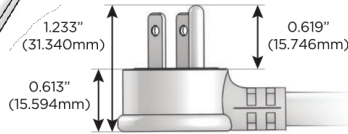

M-POWER-4T

AC POWER & DATA CONNECTIVITY SOLUTION

M-POWER-4T-RAER-B2AB

Specs:

Modules/Ports:

- R** Switched AC (Rocker Switch)
- A** Tamper Resistant AC Receptacle
- E** USB-A & USB-C (20W)

R A E

TOP