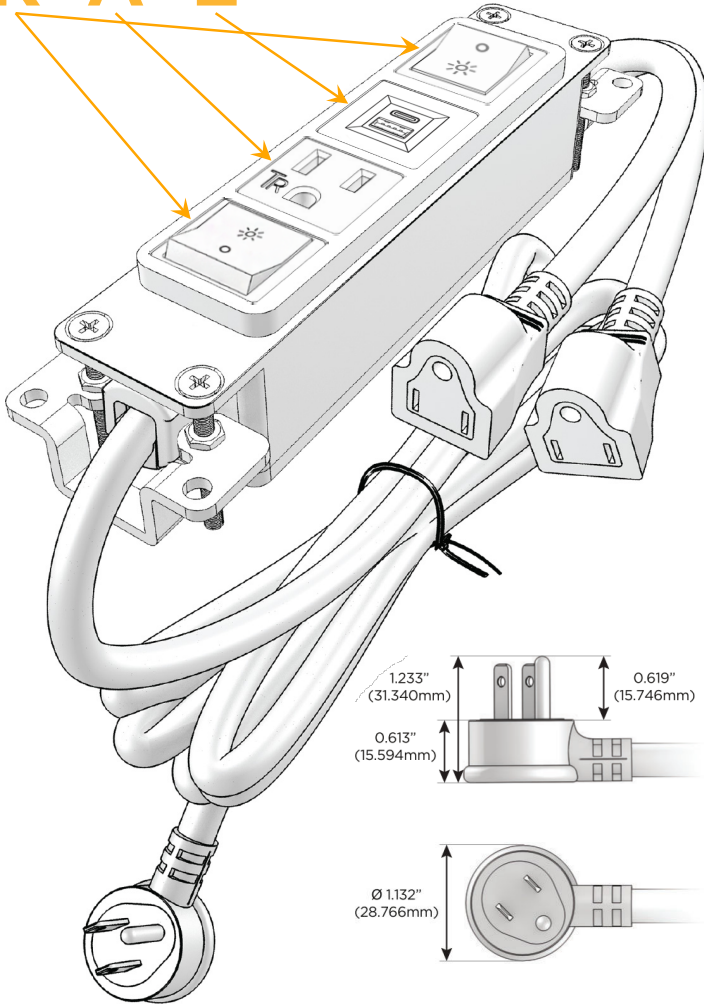

Bezel Finish: **SATIN BLACK (ABS)**

Custom Finishes Available M-POWER-4T-RAER-B2AB

Features:

Module/Port Options:

- A Tamper Resistant AC Receptacle
- E USB-A & USB-C (20W)
- M Double USB-A (Fast Charging Ports - 18W)
- H HDMI
- 6 CAT 6
- 12 RJ 12
- X Switched AC
- Y 3-Way Switch (Low Voltage)
- V USB-C (45W High Speed Charging Port)
- S USB-C (25W High Speed Charging Port)
- R Switched AC (Rocker Switch)
- D Dimmer Switch

Plug:

- Supplied with Low Profile Flat 45° Angle 120 VAC Plug
- Optional Standard Straight 120 VAC Plug
- Optional Straight 120 VAC Pass-through Plug

- CLEAN, COMPACT DESIGN
- STREAMLINED
- LOW PROFILE
- SIDE-EXITING CORDS
- PLUG & PLAY
- 6' AC CORD & PLUG (FLAT PLUG STANDARD)
- CUSTOMIZABLE CONFIGURATIONS AND FINISHES
- UL LISTED FOR MOUNTING IN FURNITURE
- 15A

M-POWER-4T

AC POWER & DATA CONNECTIVITY SOLUTION

M-POWER-4T-RAER-B2AB

Specs:

Modules/Ports:

- R** Switched AC (Rocker Switch)
- A** Tamper Resistant AC Receptacle
- E** USB-A & USB-C (20W)

R A E

TOP