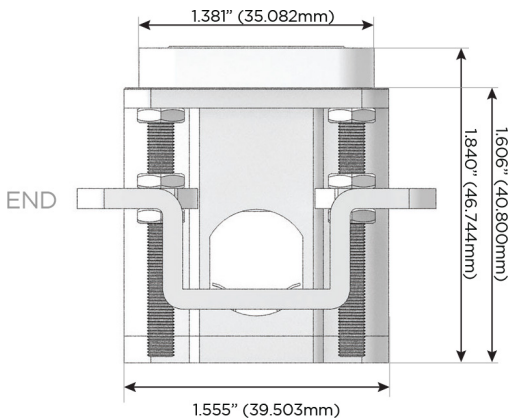

Plug:

- Supplied with Low Profile Flat 45° Angle 120 VAC Plug
- Optional Standard Straight 120 VAC Plug
- Optional Straight 120 VAC Pass-through Plug

- CLEAN, COMPACT DESIGN
- STREAMLINED
- LOW PROFILE
- SIDE-EXITING CORDS
- PLUG & PLAY
- 6' AC CORD & PLUG (FLAT PLUG STANDARD)
- CUSTOMIZABLE CONFIGURATIONS AND FINISHES
- UL LISTED FOR MOUNTING IN FURNITURE
- 15A

M-POWER-4T

AC POWER & DATA CONNECTIVITY SOLUTION

M-POWER-4T-RAER-B2AB

Specs:

Modules/Ports:

- R** Switched AC (Rocker Switch)
- A** Tamper Resistant AC Receptacle
- E** USB-A & USB-C (20W)

R A E

TOP