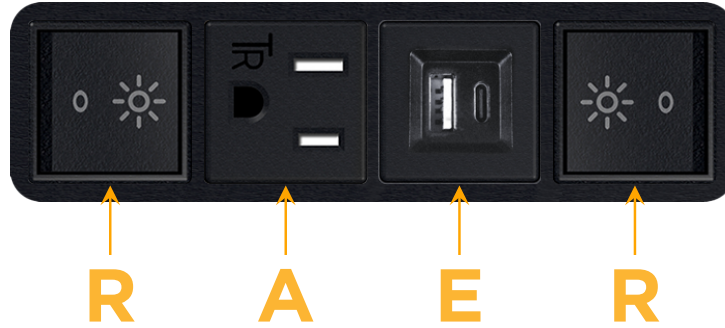

Bezel Finish: **SATIN BLACK (ABS)**

Custom Finishes Available M-POWER-4T-RAER-B2AB

Features:

Module/Port Options:

- A Tamper Resistant AC Receptacle
- E USB-A & USB-C (20W)
- M Double USB-A (Fast Charging Ports - 18W)
- H HDMI
- 6 CAT 6
- 12 RJ 12
- X Switched AC
- Y 3-Way Switch (Low Voltage)
- V USB-C (45W High Speed Charging Port)
- S USB-C (25W High Speed Charging Port)
- R Switched AC (Rocker Switch)
- D Dimmer Switch

Plug:

- Supplied with Low Profile Flat 45° Angle 120 VAC Plug
- Optional Standard Straight 120 VAC Plug
- Optional Straight 120 VAC Pass-through Plug

- CLEAN, COMPACT DESIGN
- STREAMLINED
- LOW PROFILE
- SIDE-EXITING CORDS
- PLUG & PLAY
- 6' AC CORD & PLUG (FLAT PLUG STANDARD)
- CUSTOMIZABLE CONFIGURATIONS AND FINISHES
- UL LISTED FOR MOUNTING IN FURNITURE
- 15A

M-POWER-4T

AC POWER & DATA CONNECTIVITY SOLUTION

M-POWER-4T-RAER-B2AB

Specs:

Modules/Ports:

- R** Switched AC (Rocker Switch)
- A** Tamper Resistant AC Receptacle
- E** USB-A & USB-C (20W)

R A E

TOP