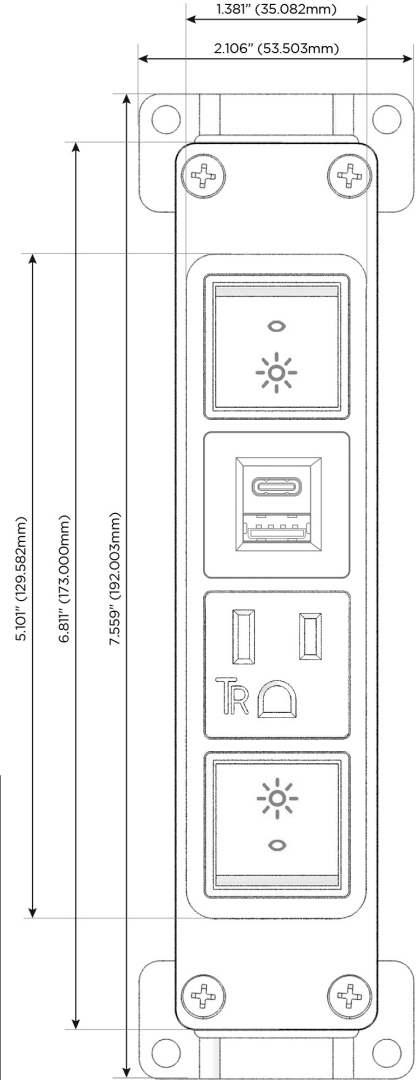

Bezel Finish: **SATIN BLACK (ABS)**

Custom Finishes Available M-POWER-4T-RAER-B2AB

Features:

Module/Port Options:

- A Tamper Resistant AC Receptacle
- E USB-A & USB-C (20W)
- M Double USB-A (Fast Charging Ports - 18W)
- H HDMI
- 6 CAT 6
- 12 RJ 12
- X Switched AC
- Y 3-Way Switch (Low Voltage)
- V USB-C (45W High Speed Charging Port)
- S USB-C (25W High Speed Charging Port)
- R Switched AC (Rocker Switch)
- D Dimmer Switch

Plug:

- Supplied with Low Profile Flat 45° Angle 120 VAC Plug
- Optional Standard Straight 120 VAC Plug
- Optional Straight 120 VAC Pass-through Plug

- CLEAN, COMPACT DESIGN
- STREAMLINED
- LOW PROFILE
- SIDE-EXITING CORDS
- PLUG & PLAY
- 6' AC CORD & PLUG (FLAT PLUG STANDARD)
- CUSTOMIZABLE CONFIGURATIONS AND FINISHES
- UL LISTED FOR MOUNTING IN FURNITURE
- 15A

M-POWER-4T

AC POWER & DATA CONNECTIVITY SOLUTION

M-POWER-4T-RAER-B2AB

Specs:

Modules/Ports:

- R** Switched AC (Rocker Switch)
- A** Tamper Resistant AC Receptacle
- E** USB-A & USB-C (20W)

R A E

TOP