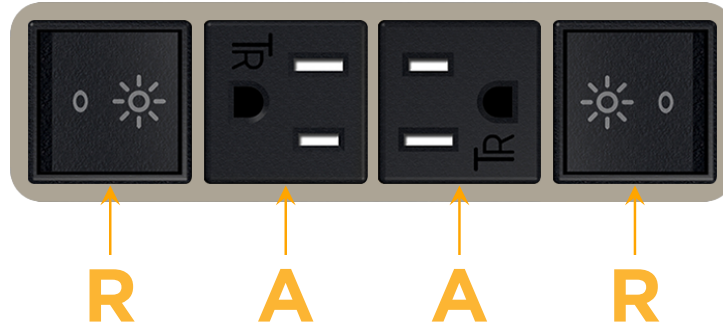

M-POWER-4T

AC POWER & DATA CONNECTIVITY SOLUTION

M-POWER-4T-RAAR-SAB

Distributed by

Mormax Company, Inc.

8 Westchester Plaza

Elmsford, NY 10523

914-699-0101

sales@mormax.com

mormax.com

Metro Light & Power's line of power & data solutions offers sophisticated design elements combined with greater ease of installation. Streamlined and low-profile, enhanced by side-exiting cords, our outlets advance the industry with their cutting edge look and feel. We believe flexibility is key, and we provide a variety of mounting options, including the ability to mount in limited spaces. Our outlets are available in many finishes and configurations, in addition to a custom color and finish capability for our clients.

Bezel Finish: **SATIN NICKEL (ABS)**

Custom Finishes Available M-POWER-4T-RAAR-SAB

Features:

Module/Port Options:

- A Tamper Resistant AC Receptacle
- E USB-A & USB-C (20W)
- M Double USB-A (Fast Charging Ports - 18W)
- H HDMI
- 6 CAT 6
- 12 RJ 12
- X Switched AC
- Y 3-Way Switch (Low Voltage)
- V USB-C (45W High Speed Charging Port)
- S USB-C (25W High Speed Charging Port)
- R Switched AC (Rocker Switch)
- D Dimmer Switch

Plug:

Supplied with Low Profile Flat 45° Angle 120 VAC Plug

Optional Standard Straight 120 VAC Plug

Optional Straight 120 VAC Pass-through Plug

- CLEAN, COMPACT DESIGN
- STREAMLINED
- LOW PROFILE
- SIDE-EXITING CORDS
- PLUG & PLAY
- 6' AC CORD & PLUG (FLAT PLUG STANDARD)
- CUSTOMIZABLE CONFIGURATIONS AND FINISHES
- UL LISTED FOR MOUNTING IN FURNITURE
- 15A