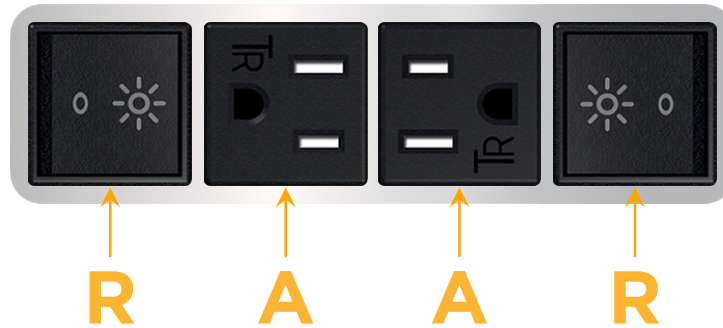

M-POWER-4T

AC POWER & DATA CONNECTIVITY SOLUTION

M-POWER-4T-RAAR-CRAB

Distributed by

Mormax Company, Inc.

8 Westchester Plaza

Elmsford, NY 10523

914-699-0101

sales@mormax.com

mormax.com

Metro Light & Power's line of power & data solutions offers sophisticated design elements combined with greater ease of installation. Streamlined and low-profile, enhanced by side-exiting cords, our outlets advance the industry with their cutting edge look and feel. We believe flexibility is key, and we provide a variety of mounting options, including the ability to mount in limited spaces. Our outlets are available in many finishes and configurations, in addition to a custom color and finish capability for our clients.

Bezel Finish: **CHROME (ABS)**

Custom Finishes Available M-POWER-4T-RAAR-CRAB

Features:

Module/Port Options:

- A Tamper Resistant AC Receptacle
- E USB-A & USB-C (20W)
- M Double USB-A (Fast Charging Ports - 18W)
- H HDMI
- 6 CAT 6
- 12 RJ 12
- X Switched AC
- Y 3-Way Switch (Low Voltage)
- V USB-C (45W High Speed Charging Port)
- S USB-C (25W High Speed Charging Port)
- R Switched AC (Rocker Switch)
- D Dimmer Switch

Plug:

Supplied with Low Profile Flat 45° Angle 120 VAC Plug

Optional Standard Straight 120 VAC Plug

Optional Straight 120 VAC Pass-through Plug

- CLEAN, COMPACT DESIGN
- STREAMLINED
- LOW PROFILE
- SIDE-EXITING CORDS
- PLUG & PLAY
- 6' AC CORD & PLUG (FLAT PLUG STANDARD)
- CUSTOMIZABLE CONFIGURATIONS AND FINISHES
- UL LISTED FOR MOUNTING IN FURNITURE
- 15A