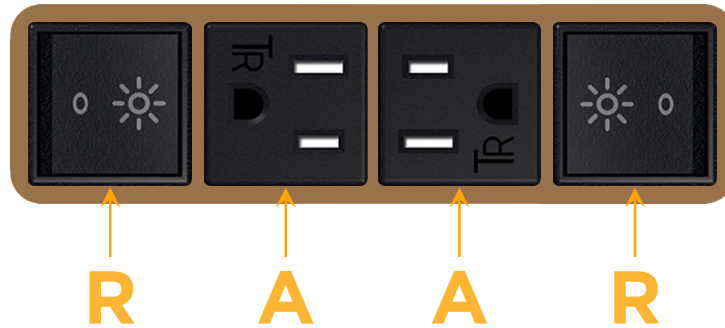

M-POWER-4T

AC POWER & DATA CONNECTIVITY SOLUTION

M-POWER-4T-RAAR-BZ5AB

Distributed by

Mormax Company, Inc.

8 Westchester Plaza

Elmsford, NY 10523

914-699-0101

sales@mormax.com

mormax.com

Metro Light & Power's line of power & data solutions offers sophisticated design elements combined with greater ease of installation. Streamlined and low-profile, enhanced by side-exiting cords, our outlets advance the industry with their cutting edge look and feel. We believe flexibility is key, and we provide a variety of mounting options, including the ability to mount in limited spaces. Our outlets are available in many finishes and configurations, in addition to a custom color and finish capability for our clients.

Bezel Finish: **ARCHITECTURAL BRONZE (ABS)**

Custom Finishes Available M-POWER-4T-RAAR-BZ5AB

Features:

Module/Port Options:

- **A** Tamper Resistant AC Receptacle
- **E** USB-A & USB-C (20W)
- **M** Double USB-A (Fast Charging Ports - 18W)
- **H** HDMI
- **6** CAT 6
- **12** RJ 12
- **X** Switched AC
- **Y** 3-Way Switch (Low Voltage)
- **V** USB-C (45W High Speed Charging Port)
- **S** USB-C (25W High Speed Charging Port)
- **R** Switched AC (Rocker Switch)
- **D** Dimmer Switch

Plug:

Supplied with Low Profile Flat 45° Angle 120 VAC Plug

Optional Standard Straight 120 VAC Plug

Optional Straight 120 VAC Pass-through Plug

- CLEAN, COMPACT DESIGN
- STREAMLINED
- LOW PROFILE
- SIDE-EXITING CORDS
- PLUG & PLAY
- 6' AC CORD & PLUG (FLAT PLUG STANDARD)
- CUSTOMIZABLE CONFIGURATIONS AND FINISHES
- UL LISTED FOR MOUNTING IN FURNITURE
- 15A