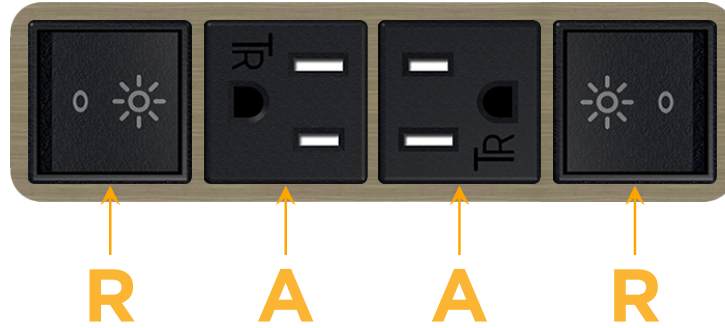

M-POWER-4T

AC POWER & DATA CONNECTIVITY SOLUTION

M-POWER-4T-RAAR-BZ5AAB

Distributed by

Mormax Company, Inc.

8 Westchester Plaza

Elmsford, NY 10523

914-699-0101

sales@mormax.com

mormax.com

Metro Light & Power's line of power & data solutions offers sophisticated design elements combined with greater ease of installation. Streamlined and low-profile, enhanced by side-exiting cords, our outlets advance the industry with their cutting edge look and feel. We believe flexibility is key, and we provide a variety of mounting options, including the ability to mount in limited spaces. Our outlets are available in many finishes and configurations, in addition to a custom color and finish capability for our clients.

Bezel Finish: **ANTIQUED ARCHITECTURAL BRONZE (ABS)**

Custom Finishes Available M-POWER-4T-RAAR-BZ5AAB

Features:

Module/Port Options:

- **A** Tamper Resistant AC Receptacle
- **E** USB-A & USB-C (20W)
- **M** Double USB-A (Fast Charging Ports - 18W)
- **H** HDMI
- **6** CAT 6
- **12** RJ 12
- **X** Switched AC
- **Y** 3-Way Switch (Low Voltage)
- **V** USB-C (45W High Speed Charging Port)
- **S** USB-C (25W High Speed Charging Port)
- **R** Switched AC (Rocker Switch)
- **D** Dimmer Switch

Plug:

Supplied with Low Profile Flat 45° Angle 120 VAC Plug

Optional Standard Straight 120 VAC Plug

Optional Straight 120 VAC Pass-through Plug

- CLEAN, COMPACT DESIGN
- STREAMLINED
- LOW PROFILE
- SIDE-EXITING CORDS
- PLUG & PLAY
- 6' AC CORD & PLUG (FLAT PLUG STANDARD)
- CUSTOMIZABLE CONFIGURATIONS AND FINISHES
- UL LISTED FOR MOUNTING IN FURNITURE
- 15A