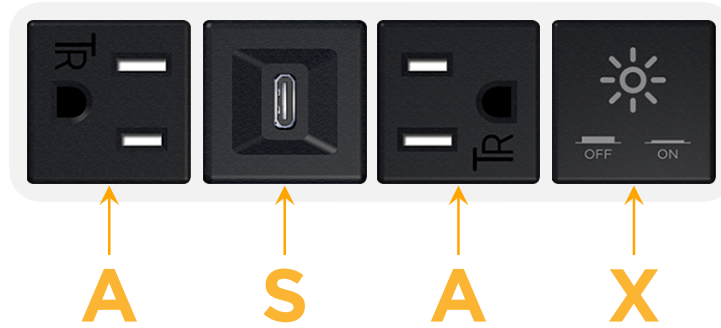

M-POWER-4T

AC POWER & DATA CONNECTIVITY SOLUTION

M-POWER-4T-ASAX-WAB

Distributed by

Mormax Company, Inc.

8 Westchester Plaza

Elmsford, NY 10523

914-699-0101

sales@mormax.com

mormax.com

Metro Light & Power's line of power & data solutions offers sophisticated design elements combined with greater ease of installation. Streamlined and low-profile, enhanced by side-exiting cords, our outlets advance the industry with their cutting edge look and feel. We believe flexibility is key, and we provide a variety of mounting options, including the ability to mount in limited spaces. Our outlets are available in many finishes and configurations, in addition to a custom color and finish capability for our clients.

Bezel Finish: **WHITE (ABS)**

Custom Finishes Available M-POWER-4T-ASAX-WAB

Features:

Module/Port Options:

- **A** Tamper Resistant AC Receptacle
- **E** USB-A & USB-C (20W)
- **M** Double USB-A (Fast Charging Ports - 18W)
- **H** HDMI
- **6** CAT 6
- **12** RJ 12
- **X** Switched AC
- **Y** 3-Way Switch (Low Voltage)
- **V** USB-C (45W High Speed Charging Port)
- **S** USB-C (25W High Speed Charging Port)
- **R** Switched AC (Rocker Switch)
- **D** Dimmer Switch

Plug:

Supplied with Low Profile Flat 45° Angle 120 VAC Plug

Optional Standard Straight 120 VAC Plug

Optional Straight 120 VAC Pass-through Plug

- CLEAN, COMPACT DESIGN
- STREAMLINED
- LOW PROFILE
- SIDE-EXITING CORDS
- PLUG & PLAY
- 6' AC CORD & PLUG (FLAT PLUG STANDARD)
- CUSTOMIZABLE CONFIGURATIONS AND FINISHES
- UL LISTED FOR MOUNTING IN FURNITURE
- 15A