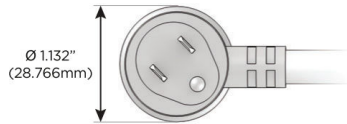

### Plug:

Supplied with Low Profile Flat 45° Angle 120 VAC Plug

Optional Standard Straight 120 VAC Plug

Optional Straight 120 VAC Pass-through Plug

- CLEAN, COMPACT DESIGN
- STREAMLINED
- LOW PROFILE
- SIDE-EXITING CORDS
- PLUG & PLAY
- 6' AC CORD & PLUG (FLAT PLUG STANDARD)
- CUSTOMIZABLE CONFIGURATIONS AND FINISHES
- UL LISTED FOR MOUNTING IN FURNITURE
- 15A

# M-POWER-4T

AC POWER & DATA CONNECTIVITY SOLUTION

M-POWER-4T-ASAX-WAB

Specs:

**Modules/Ports:**

- A** Tamper Resistant AC Receptacle
- S** USB-C (25W High Speed Charging Port)
- X** Switched AC

Distributed by