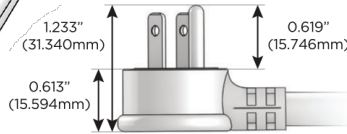

### Plug:

Supplied with Low Profile Flat 45° Angle 120 VAC Plug

Optional Standard Straight 120 VAC Plug

Optional Straight 120 VAC Pass-through Plug

- CLEAN, COMPACT DESIGN
- STREAMLINED
- LOW PROFILE
- SIDE-EXITING CORDS
- PLUG & PLAY
- 6' AC CORD & PLUG (FLAT PLUG STANDARD)
- CUSTOMIZABLE CONFIGURATIONS AND FINISHES
- UL LISTED FOR MOUNTING IN FURNITURE
- 15A

# M-POWER-4T

AC POWER & DATA CONNECTIVITY SOLUTION

M-POWER-4T-ASAX-WAB

Specs:

**Modules/Ports:**

- A** Tamper Resistant AC Receptacle
- S** USB-C (25W High Speed Charging Port)
- X** Switched AC

Distributed by