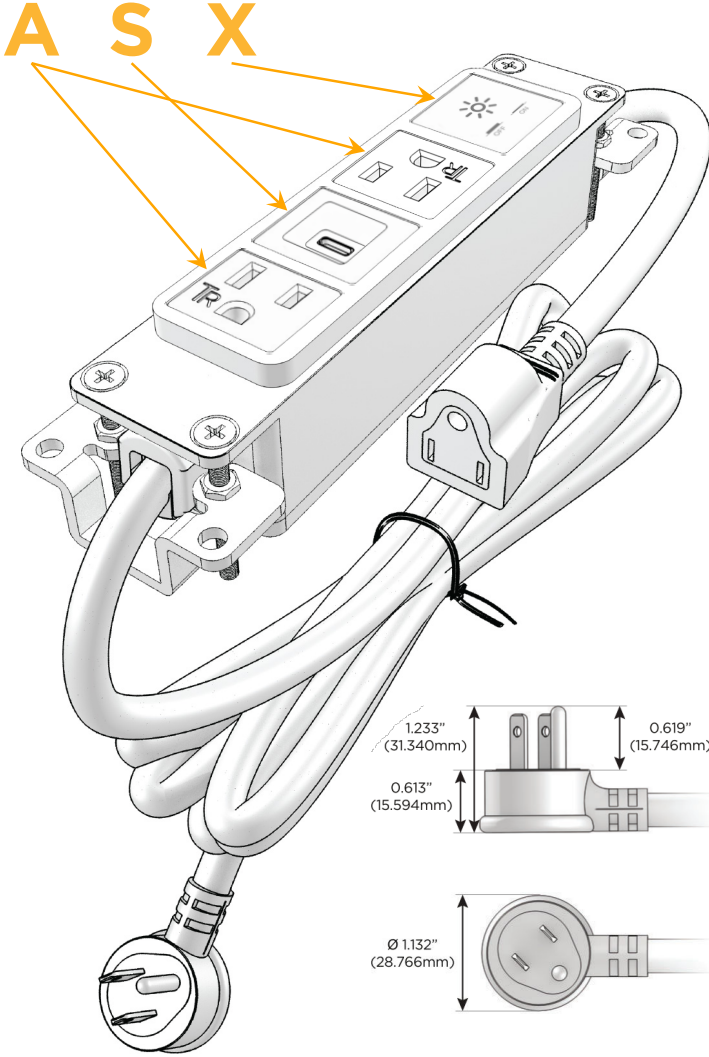

### Module/Port Options:

- A** Tamper Resistant AC Receptacle
- E** USB-A & USB-C (20W)
- M** Double USB-A (Fast Charging Ports - 18W)
- H** HDMI
- 6** CAT 6
- 12** RJ 12
- X** Switched AC
- Y** 3-Way Switch (Low Voltage)
- V** USB-C (45W High Speed Charging Port)
- S** USB-C (25W High Speed Charging Port)
- R** Switched AC (Rocker Switch)
- D** Dimmer Switch

### Plug:

Supplied with Low Profile Flat 45° Angle 120 VAC Plug

Optional Standard Straight 120 VAC Plug

Optional Straight 120 VAC Pass-through Plug

- CLEAN, COMPACT DESIGN
- STREAMLINED
- LOW PROFILE
- SIDE-EXITING CORDS
- PLUG & PLAY
- 6' AC CORD & PLUG (FLAT PLUG STANDARD)
- CUSTOMIZABLE CONFIGURATIONS AND FINISHES
- UL LISTED FOR MOUNTING IN FURNITURE
- 15A

# M-POWER-4T

AC POWER & DATA CONNECTIVITY SOLUTION

M-POWER-4T-ASAX-WAB

Specs:

**Modules/Ports:**

- A** Tamper Resistant AC Receptacle
- S** USB-C (25W High Speed Charging Port)
- X** Switched AC

Distributed by