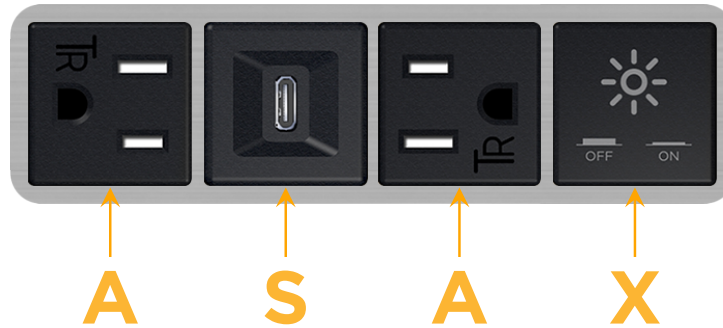

M-POWER-4T

AC POWER & DATA CONNECTIVITY SOLUTION

M-POWER-4T-ASAX-SS4B

Distributed by

Mormax Company, Inc.

8 Westchester Plaza

Elmsford, NY 10523

914-699-0101

sales@mormax.com

mormax.com

Metro Light & Power's line of power & data solutions offers sophisticated design elements combined with greater ease of installation. Streamlined and low-profile, enhanced by side-exiting cords, our outlets advance the industry with their cutting edge look and feel. We believe flexibility is key, and we provide a variety of mounting options, including the ability to mount in limited spaces. Our outlets are available in many finishes and configurations, in addition to a custom color and finish capability for our clients.

Bezel Finish: **STAINLESS STEEL BRUSHED**

Custom Finishes Available M-POWER-4T-ASAX-SS4B

Features:

Module/Port Options:

- A Tamper Resistant AC Receptacle
- E USB-A & USB-C (20W)
- M Double USB-A (Fast Charging Ports - 18W)
- H HDMI
- 6 CAT 6
- 12 RJ 12
- X Switched AC
- Y 3-Way Switch (Low Voltage)
- V USB-C (45W High Speed Charging Port)
- S USB-C (25W High Speed Charging Port)
- R Switched AC (Rocker Switch)
- D Dimmer Switch

Plug:

Supplied with Low Profile Flat 45° Angle 120 VAC Plug

Optional Standard Straight 120 VAC Plug

Optional Straight 120 VAC Pass-through Plug

- CLEAN, COMPACT DESIGN
- STREAMLINED
- LOW PROFILE
- SIDE-EXITING CORDS
- PLUG & PLAY
- 6' AC CORD & PLUG (FLAT PLUG STANDARD)
- CUSTOMIZABLE CONFIGURATIONS AND FINISHES
- UL LISTED FOR MOUNTING IN FURNITURE
- 15A