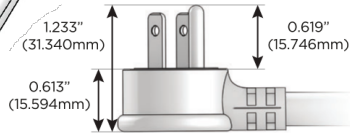

### Plug:

Supplied with Low Profile Flat 45° Angle 120 VAC Plug

Optional Standard Straight 120 VAC Plug

Optional Straight 120 VAC Pass-through Plug

- CLEAN, COMPACT DESIGN
- STREAMLINED
- LOW PROFILE
- SIDE-EXITING CORDS
- PLUG & PLAY
- 6' AC CORD & PLUG (FLAT PLUG STANDARD)
- CUSTOMIZABLE CONFIGURATIONS AND FINISHES
- UL LISTED FOR MOUNTING IN FURNITURE
- 15A

# M-POWER-4T

AC POWER & DATA CONNECTIVITY SOLUTION

M-POWER-4T-ASAX-SS4B

Specs:

**Modules/Ports:**

- A** Tamper Resistant AC Receptacle
- S** USB-C (25W High Speed Charging Port)
- X** Switched AC

Distributed by