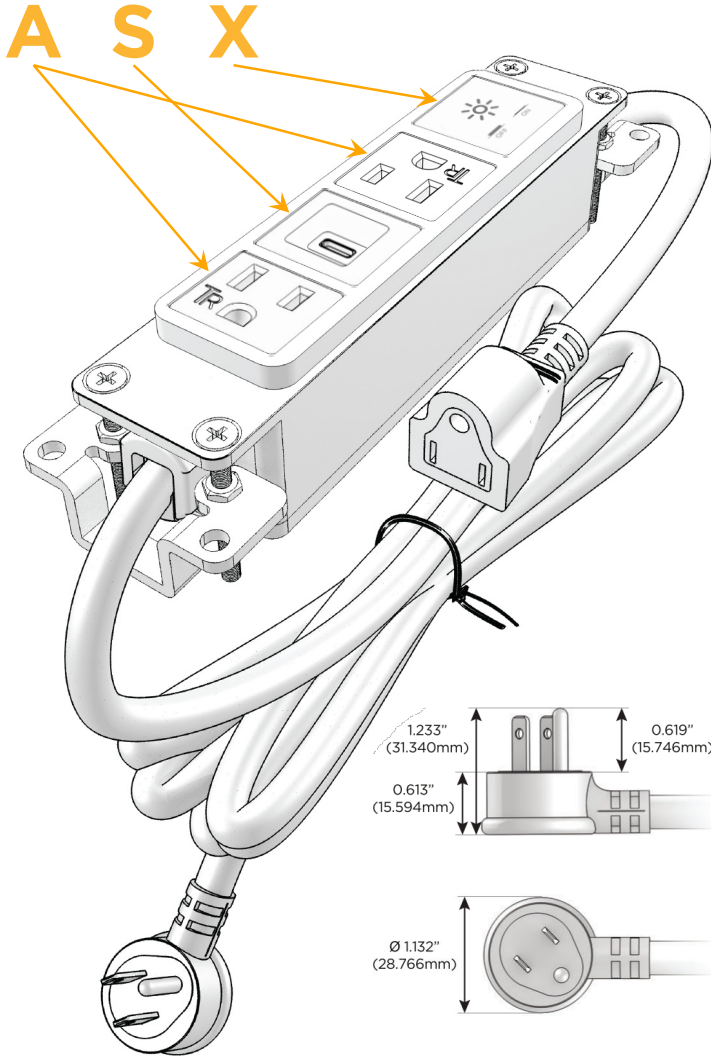

### Module/Port Options:

- A Tamper Resistant AC Receptacle
- E USB-A & USB-C (20W)
- M Double USB-A (Fast Charging Ports - 18W)
- H HDMI
- 6 CAT 6
- 12 RJ 12
- X Switched AC
- Y 3-Way Switch (Low Voltage)
- V USB-C (45W High Speed Charging Port)
- S USB-C (25W High Speed Charging Port)
- R Switched AC (Rocker Switch)
- D Dimmer Switch

### Plug:

Supplied with Low Profile Flat 45° Angle 120 VAC Plug

Optional Standard Straight 120 VAC Plug

Optional Straight 120 VAC Pass-through Plug

- CLEAN, COMPACT DESIGN
- STREAMLINED
- LOW PROFILE
- SIDE-EXITING CORDS
- PLUG & PLAY
- 6' AC CORD & PLUG (FLAT PLUG STANDARD)
- CUSTOMIZABLE CONFIGURATIONS AND FINISHES
- UL LISTED FOR MOUNTING IN FURNITURE
- 15A

# M-POWER-4T

AC POWER & DATA CONNECTIVITY SOLUTION

M-POWER-4T-ASAX-SS4B

Specs:

**Modules/Ports:**

- A** Tamper Resistant AC Receptacle
- S** USB-C (25W High Speed Charging Port)
- X** Switched AC

Distributed by