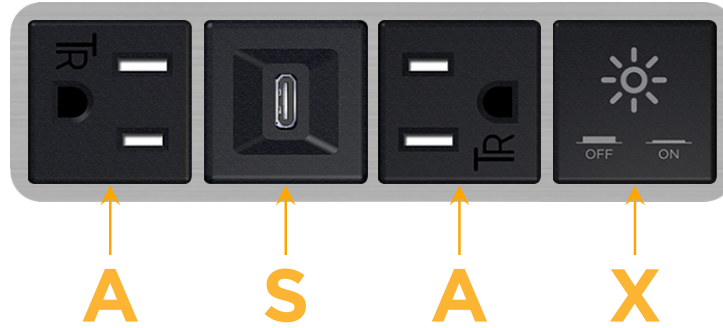

Bezel Finish: **BRUSHED STAINLESS (ABS)**

Custom Finishes Available M-POWER-4T-ASAX-SS4AB

Features:

Module/Port Options:

- A** Tamper Resistant AC Receptacle
- E** USB-A & USB-C (20W)
- M** Double USB-A (Fast Charging Ports - 18W)
- H** HDMI
- 6** CAT 6
- 12** RJ 12
- X** Switched AC
- Y** 3-Way Switch (Low Voltage)
- V** USB-C (45W High Speed Charging Port)
- S** USB-C (25W High Speed Charging Port)
- R** Switched AC (Rocker Switch)
- D** Dimmer Switch

Plug:

Supplied with Low Profile Flat 45° Angle 120 VAC Plug

Optional Standard Straight 120 VAC Plug

Optional Straight 120 VAC Pass-through Plug

- CLEAN, COMPACT DESIGN
- STREAMLINED
- LOW PROFILE
- SIDE-EXITING CORDS
- PLUG & PLAY
- 6' AC CORD & PLUG (FLAT PLUG STANDARD)
- CUSTOMIZABLE CONFIGURATIONS AND FINISHES
- UL LISTED FOR MOUNTING IN FURNITURE
- 15A

M-POWER-4T

AC POWER & DATA CONNECTIVITY SOLUTION

M-POWER-4T-ASAX-SS4AB

Specs:

Modules/Ports:

- A** Tamper Resistant AC Receptacle
- S** USB-C (25W High Speed Charging Port)
- X** Switched AC

Distributed by

Mormax Company, Inc.