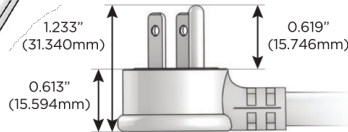

M-POWER-4T

AC POWER & DATA CONNECTIVITY SOLUTION

M-POWER-4T-ASAX-SS4AB

Specs:

Modules/Ports:

- A** Tamper Resistant AC Receptacle
- S** USB-C (25W High Speed Charging Port)
- X** Switched AC

Distributed by

Mormax Company, Inc.