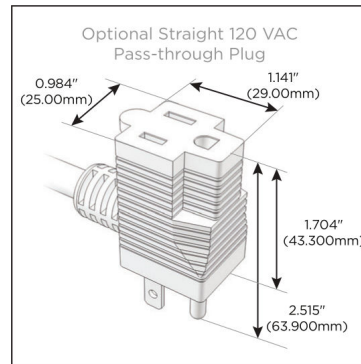

Plug:

Supplied with Low Profile Flat 45° Angle 120 VAC Plug

Optional Standard Straight 120 VAC Plug

Optional Straight 120 VAC Pass-through Plug

- CLEAN, COMPACT DESIGN
- STREAMLINED
- LOW PROFILE
- SIDE-EXITING CORDS
- PLUG & PLAY
- 6' AC CORD & PLUG (FLAT PLUG STANDARD)
- CUSTOMIZABLE CONFIGURATIONS AND FINISHES
- UL LISTED FOR MOUNTING IN FURNITURE
- 15A

M-POWER-4T

AC POWER & DATA CONNECTIVITY SOLUTION

M-POWER-4T-ASAX-SS4AB

Specs:

Modules/Ports:

- A** Tamper Resistant AC Receptacle
- S** USB-C (25W High Speed Charging Port)
- X** Switched AC

Distributed by

Mormax Company, Inc.