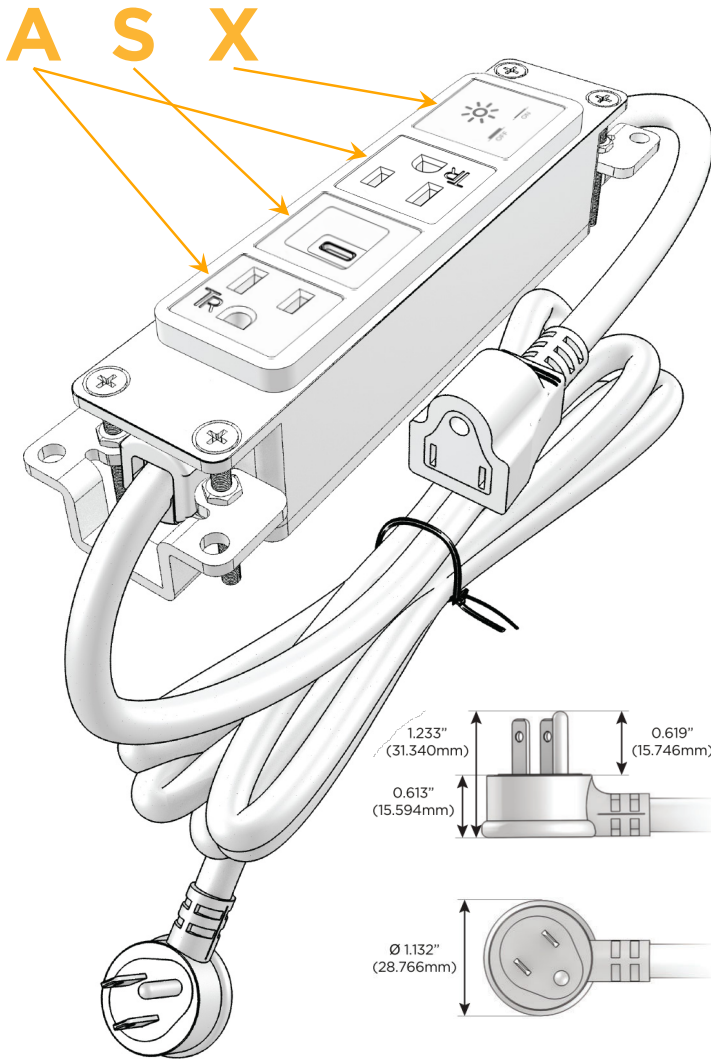

Bezel Finish: **BRUSHED STAINLESS (ABS)**

Custom Finishes Available M-POWER-4T-ASAX-SS4AB

Features:

Module/Port Options:

- A** Tamper Resistant AC Receptacle
- E** USB-A & USB-C (20W)
- M** Double USB-A (Fast Charging Ports - 18W)
- H** HDMI
- 6** CAT 6
- 12** RJ 12
- X** Switched AC
- Y** 3-Way Switch (Low Voltage)
- V** USB-C (45W High Speed Charging Port)
- S** USB-C (25W High Speed Charging Port)
- R** Switched AC (Rocker Switch)
- D** Dimmer Switch

Plug:

Supplied with Low Profile Flat 45° Angle 120 VAC Plug

Optional Standard Straight 120 VAC Plug

Optional Straight 120 VAC Pass-through Plug

- CLEAN, COMPACT DESIGN
- STREAMLINED
- LOW PROFILE
- SIDE-EXITING CORDS
- PLUG & PLAY
- 6' AC CORD & PLUG (FLAT PLUG STANDARD)
- CUSTOMIZABLE CONFIGURATIONS AND FINISHES
- UL LISTED FOR MOUNTING IN FURNITURE
- 15A

M-POWER-4T

AC POWER & DATA CONNECTIVITY SOLUTION

M-POWER-4T-ASAX-SS4AB

Specs:

Modules/Ports:

- A** Tamper Resistant AC Receptacle
- S** USB-C (25W High Speed Charging Port)
- X** Switched AC

Distributed by

Mormax Company, Inc.