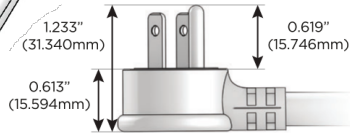

M-POWER-4T

AC POWER & DATA CONNECTIVITY SOLUTION

M-POWER-4T-ASAX-SAB

Specs:

Modules/Ports:

- A** Tamper Resistant AC Receptacle
- S** USB-C (25W High Speed Charging Port)
- X** Switched AC

Distributed by

Mormax Company, Inc.