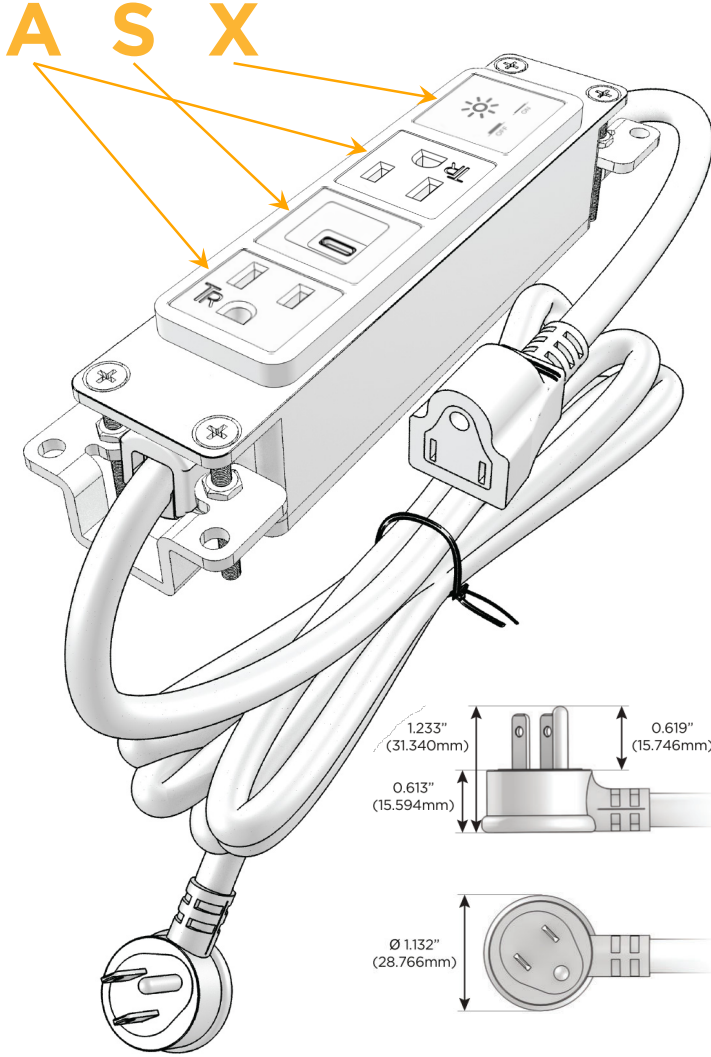

Bezel Finish: **SATIN NICKEL (ABS)**

Custom Finishes Available M-POWER-4T-ASAX-SAB

Features:

Module/Port Options:

- A** Tamper Resistant AC Receptacle
- E** USB-A & USB-C (20W)
- M** Double USB-A (Fast Charging Ports - 18W)
- H** HDMI
- 6** CAT 6
- 12** RJ 12
- X** Switched AC
- Y** 3-Way Switch (Low Voltage)
- V** USB-C (45W High Speed Charging Port)
- S** USB-C (25W High Speed Charging Port)
- R** Switched AC (Rocker Switch)
- D** Dimmer Switch

Plug:

Supplied with Low Profile Flat 45° Angle 120 VAC Plug

Optional Standard Straight 120 VAC Plug

Optional Straight 120 VAC Pass-through Plug

- CLEAN, COMPACT DESIGN
- STREAMLINED
- LOW PROFILE
- SIDE-EXITING CORDS
- PLUG & PLAY
- 6' AC CORD & PLUG (FLAT PLUG STANDARD)
- CUSTOMIZABLE CONFIGURATIONS AND FINISHES
- UL LISTED FOR MOUNTING IN FURNITURE
- 15A

M-POWER-4T

AC POWER & DATA CONNECTIVITY SOLUTION

M-POWER-4T-ASAX-SAB

Specs:

Modules/Ports:

- A** Tamper Resistant AC Receptacle
- S** USB-C (25W High Speed Charging Port)
- X** Switched AC

Distributed by

Mormax Company, Inc.