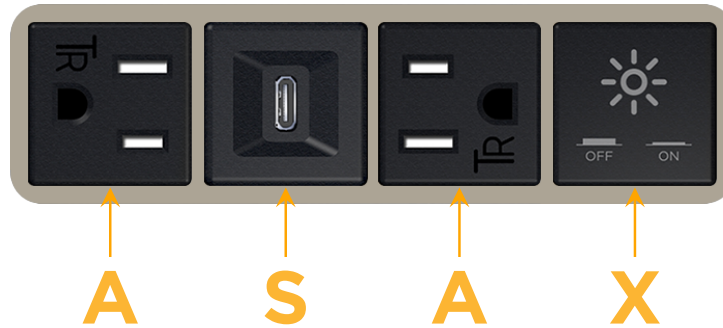

Bezel Finish: **SATIN NICKEL (ABS)**

Custom Finishes Available M-POWER-4T-ASAX-SAB

Features:

Module/Port Options:

- A** Tamper Resistant AC Receptacle
- E** USB-A & USB-C (20W)
- M** Double USB-A (Fast Charging Ports - 18W)
- H** HDMI
- 6** CAT 6
- 12** RJ 12
- X** Switched AC
- Y** 3-Way Switch (Low Voltage)
- V** USB-C (45W High Speed Charging Port)
- S** USB-C (25W High Speed Charging Port)
- R** Switched AC (Rocker Switch)
- D** Dimmer Switch

Plug:

Supplied with Low Profile Flat 45° Angle 120 VAC Plug

Optional Standard Straight 120 VAC Plug

Optional Straight 120 VAC Pass-through Plug

- CLEAN, COMPACT DESIGN
- STREAMLINED
- LOW PROFILE
- SIDE-EXITING CORDS
- PLUG & PLAY
- 6' AC CORD & PLUG (FLAT PLUG STANDARD)
- CUSTOMIZABLE CONFIGURATIONS AND FINISHES
- UL LISTED FOR MOUNTING IN FURNITURE
- 15A

M-POWER-4T

AC POWER & DATA CONNECTIVITY SOLUTION

M-POWER-4T-ASAX-SAB

Specs:

Modules/Ports:

- A** Tamper Resistant AC Receptacle
- S** USB-C (25W High Speed Charging Port)
- X** Switched AC

Distributed by

Mormax Company, Inc.