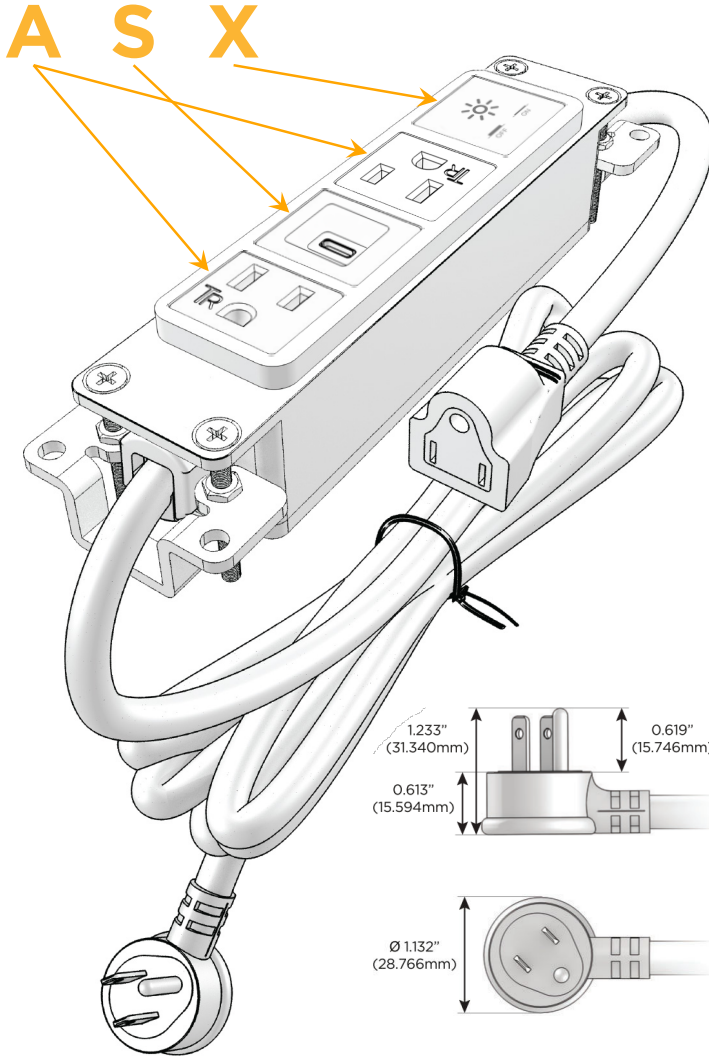

Bezel Finish: **CHROME (ABS)**

Custom Finishes Available M-POWER-4T-ASAX-CRAB

Features:

Module/Port Options:

- A** Tamper Resistant AC Receptacle
- E** USB-A & USB-C (20W)
- M** Double USB-A (Fast Charging Ports - 18W)
- H** HDMI
- 6** CAT 6
- 12** RJ 12
- X** Switched AC
- Y** 3-Way Switch (Low Voltage)
- V** USB-C (45W High Speed Charging Port)
- S** USB-C (25W High Speed Charging Port)
- R** Switched AC (Rocker Switch)
- D** Dimmer Switch

Plug:

Supplied with Low Profile Flat 45° Angle 120 VAC Plug

Optional Standard Straight 120 VAC Plug

Optional Straight 120 VAC Pass-through Plug

- CLEAN, COMPACT DESIGN
- STREAMLINED
- LOW PROFILE
- SIDE-EXITING CORDS
- PLUG & PLAY
- 6' AC CORD & PLUG (FLAT PLUG STANDARD)
- CUSTOMIZABLE CONFIGURATIONS AND FINISHES
- UL LISTED FOR MOUNTING IN FURNITURE
- 15A

M-POWER-4T

AC POWER & DATA CONNECTIVITY SOLUTION

M-POWER-4T-ASAX-CRAB

Specs:

Modules/Ports:

- A** Tamper Resistant AC Receptacle
- S** USB-C (25W High Speed Charging Port)
- X** Switched AC

Distributed by

Mormax Company, Inc.