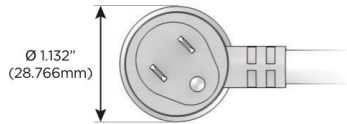

Plug:

Supplied with Low Profile Flat 45° Angle 120 VAC Plug

Optional Standard Straight 120 VAC Plug

Optional Straight 120 VAC Pass-through Plug

- CLEAN, COMPACT DESIGN
- STREAMLINED
- LOW PROFILE
- SIDE-EXITING CORDS
- PLUG & PLAY
- 6' AC CORD & PLUG (FLAT PLUG STANDARD)
- CUSTOMIZABLE CONFIGURATIONS AND FINISHES
- UL LISTED FOR MOUNTING IN FURNITURE
- 15A

M-POWER-4T

AC POWER & DATA CONNECTIVITY SOLUTION

M-POWER-4T-ASAX-CRAB

Specs:

Modules/Ports:

- A** Tamper Resistant AC Receptacle
- S** USB-C (25W High Speed Charging Port)
- X** Switched AC

Distributed by

Mormax Company, Inc.