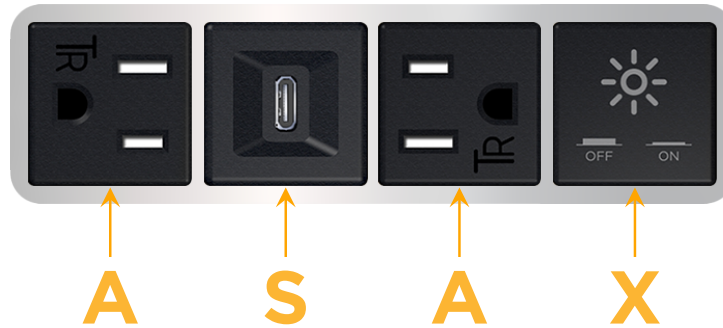

Bezel Finish: **CHROME (ABS)**

Custom Finishes Available M-POWER-4T-ASAX-CRAB

Features:

Module/Port Options:

- A** Tamper Resistant AC Receptacle
- E** USB-A & USB-C (20W)
- M** Double USB-A (Fast Charging Ports - 18W)
- H** HDMI
- 6** CAT 6
- 12** RJ 12
- X** Switched AC
- Y** 3-Way Switch (Low Voltage)
- V** USB-C (45W High Speed Charging Port)
- S** USB-C (25W High Speed Charging Port)
- R** Switched AC (Rocker Switch)
- D** Dimmer Switch

Plug:

Supplied with Low Profile Flat 45° Angle 120 VAC Plug

Optional Standard Straight 120 VAC Plug

Optional Straight 120 VAC Pass-through Plug

- CLEAN, COMPACT DESIGN
- STREAMLINED
- LOW PROFILE
- SIDE-EXITING CORDS
- PLUG & PLAY
- 6' AC CORD & PLUG (FLAT PLUG STANDARD)
- CUSTOMIZABLE CONFIGURATIONS AND FINISHES
- UL LISTED FOR MOUNTING IN FURNITURE
- 15A

M-POWER-4T

AC POWER & DATA CONNECTIVITY SOLUTION

M-POWER-4T-ASAX-CRAB

Specs:

Modules/Ports:

- A** Tamper Resistant AC Receptacle
- S** USB-C (25W High Speed Charging Port)
- X** Switched AC

Distributed by

Mormax Company, Inc.