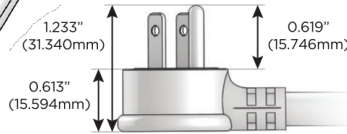

M-POWER-4T

AC POWER & DATA CONNECTIVITY SOLUTION

M-POWER-4T-ASAX-CRAB

Specs:

Modules/Ports:

- A** Tamper Resistant AC Receptacle
- S** USB-C (25W High Speed Charging Port)
- X** Switched AC

Distributed by

Mormax Company, Inc.