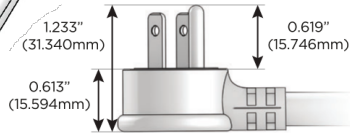

M-POWER-4T

AC POWER & DATA CONNECTIVITY SOLUTION

M-POWER-4T-ASAX-CHAB

Specs:

Modules/Ports:

- A** Tamper Resistant AC Receptacle
- S** USB-C (25W High Speed Charging Port)
- X** Switched AC

Distributed by

Mormax Company, Inc.