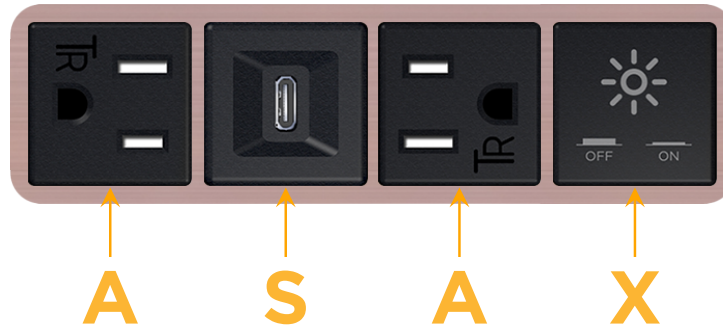

Bezel Finish: **CHAMPAGNE (ABS)**

Custom Finishes Available M-POWER-4T-ASAX-CHAB

Features:

Module/Port Options:

- A** Tamper Resistant AC Receptacle
- E** USB-A & USB-C (20W)
- M** Double USB-A (Fast Charging Ports - 18W)
- H** HDMI
- 6** CAT 6
- 12** RJ 12
- X** Switched AC
- Y** 3-Way Switch (Low Voltage)
- V** USB-C (45W High Speed Charging Port)
- S** USB-C (25W High Speed Charging Port)
- R** Switched AC (Rocker Switch)
- D** Dimmer Switch

Plug:

- Supplied with Low Profile Flat 45° Angle 120 VAC Plug
- Optional Standard Straight 120 VAC Plug
- Optional Straight 120 VAC Pass-through Plug

- CLEAN, COMPACT DESIGN
- STREAMLINED
- LOW PROFILE
- SIDE-EXITING CORDS
- PLUG & PLAY
- 6' AC CORD & PLUG (FLAT PLUG STANDARD)
- CUSTOMIZABLE CONFIGURATIONS AND FINISHES
- UL LISTED FOR MOUNTING IN FURNITURE
- 15A

M-POWER-4T

AC POWER & DATA CONNECTIVITY SOLUTION

M-POWER-4T-ASAX-CHAB

Specs:

Modules/Ports:

- A** Tamper Resistant AC Receptacle
- S** USB-C (25W High Speed Charging Port)
- X** Switched AC

Distributed by

Mormax Company, Inc.