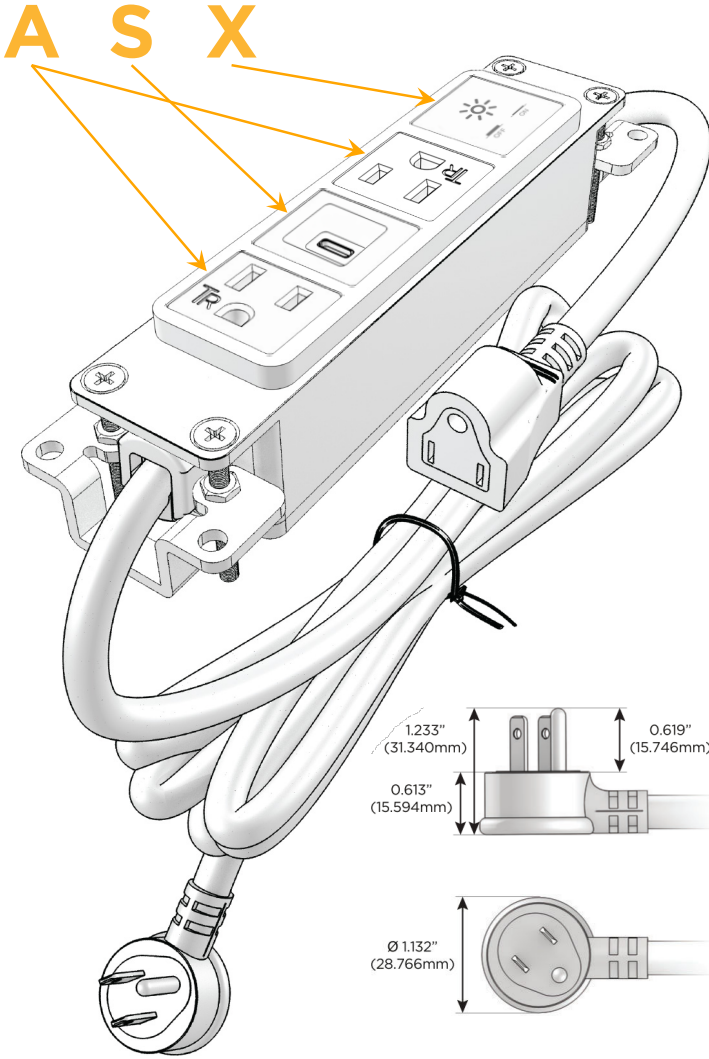

Bezel Finish: **CHAMPAGNE (ABS)**

Custom Finishes Available M-POWER-4T-ASAX-CHAB

Features:

Module/Port Options:

- A** Tamper Resistant AC Receptacle
- E** USB-A & USB-C (20W)
- M** Double USB-A (Fast Charging Ports - 18W)
- H** HDMI
- 6** CAT 6
- 12** RJ 12
- X** Switched AC
- Y** 3-Way Switch (Low Voltage)
- V** USB-C (45W High Speed Charging Port)
- S** USB-C (25W High Speed Charging Port)
- R** Switched AC (Rocker Switch)
- D** Dimmer Switch

Plug:

- Supplied with Low Profile Flat 45° Angle 120 VAC Plug
- Optional Standard Straight 120 VAC Plug
- Optional Straight 120 VAC Pass-through Plug

- CLEAN, COMPACT DESIGN
- STREAMLINED
- LOW PROFILE
- SIDE-EXITING CORDS
- PLUG & PLAY
- 6' AC CORD & PLUG (FLAT PLUG STANDARD)
- CUSTOMIZABLE CONFIGURATIONS AND FINISHES
- UL LISTED FOR MOUNTING IN FURNITURE
- 15A

M-POWER-4T

AC POWER & DATA CONNECTIVITY SOLUTION

M-POWER-4T-ASAX-CHAB

Specs:

Modules/Ports:

- A** Tamper Resistant AC Receptacle
- S** USB-C (25W High Speed Charging Port)
- X** Switched AC

Distributed by

Mormax Company, Inc.