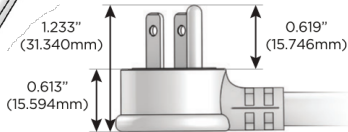

### Plug:

Supplied with Low Profile Flat 45° Angle 120 VAC Plug

Optional Standard Straight 120 VAC Plug

Optional Straight 120 VAC Pass-through Plug

- CLEAN, COMPACT DESIGN
- STREAMLINED
- LOW PROFILE
- SIDE-EXITING CORDS
- PLUG & PLAY
- 6' AC CORD & PLUG (FLAT PLUG STANDARD)
- CUSTOMIZABLE CONFIGURATIONS AND FINISHES
- UL LISTED FOR MOUNTING IN FURNITURE
- 15A

# M-POWER-4T

AC POWER & DATA CONNECTIVITY SOLUTION

M-POWER-4T-ASAX-BZB

Specs:

**Modules/Ports:**

- A** Tamper Resistant AC Receptacle
- S** USB-C (25W High Speed Charging Port)
- X** Switched AC

Distributed by