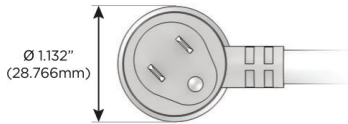

### Plug:

Supplied with Low Profile Flat 45° Angle 120 VAC Plug

Optional Standard Straight 120 VAC Plug

Optional Straight 120 VAC Pass-through Plug

- CLEAN, COMPACT DESIGN
- STREAMLINED
- LOW PROFILE
- SIDE-EXITING CORDS
- PLUG & PLAY
- 6' AC CORD & PLUG (FLAT PLUG STANDARD)
- CUSTOMIZABLE CONFIGURATIONS AND FINISHES
- UL LISTED FOR MOUNTING IN FURNITURE
- 15A

# M-POWER-4T

AC POWER & DATA CONNECTIVITY SOLUTION

M-POWER-4T-ASAX-BZB

Specs:

**Modules/Ports:**

- A** Tamper Resistant AC Receptacle
- S** USB-C (25W High Speed Charging Port)
- X** Switched AC

Distributed by