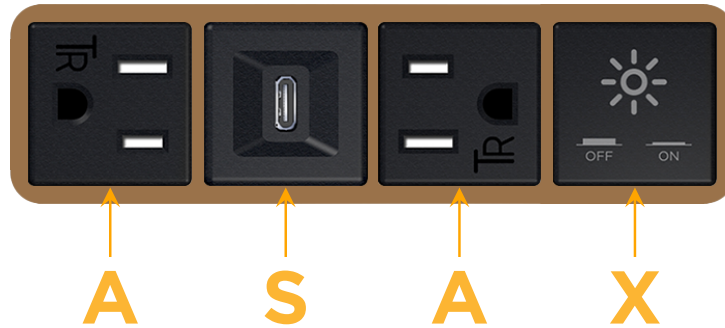

M-POWER-4T

AC POWER & DATA CONNECTIVITY SOLUTION

M-POWER-4T-ASAX-BZB

Distributed by

Mormax Company, Inc.

8 Westchester Plaza

Elmsford, NY 10523

914-699-0101

sales@mormax.com

mormax.com

Metro Light & Power's line of power & data solutions offers sophisticated design elements combined with greater ease of installation. Streamlined and low-profile, enhanced by side-exiting cords, our outlets advance the industry with their cutting edge look and feel. We believe flexibility is key, and we provide a variety of mounting options, including the ability to mount in limited spaces. Our outlets are available in many finishes and configurations, in addition to a custom color and finish capability for our clients.

Bezel Finish: **SOLID BRONZE**

Custom Finishes Available M-POWER-4T-ASAX-BZB

Features:

Module/Port Options:

- **A** Tamper Resistant AC Receptacle
- **E** USB-A & USB-C (20W)
- **M** Double USB-A (Fast Charging Ports - 18W)
- **H** HDMI
- **6** CAT 6
- **12** RJ 12
- **X** Switched AC
- **Y** 3-Way Switch (Low Voltage)
- **V** USB-C (45W High Speed Charging Port)
- **S** USB-C (25W High Speed Charging Port)
- **R** Switched AC (Rocker Switch)
- **D** Dimmer Switch

Plug:

Supplied with Low Profile Flat 45° Angle 120 VAC Plug

Optional Standard Straight 120 VAC Plug

Optional Straight 120 VAC Pass-through Plug

- CLEAN, COMPACT DESIGN
- STREAMLINED
- LOW PROFILE
- SIDE-EXITING CORDS
- PLUG & PLAY
- 6' AC CORD & PLUG (FLAT PLUG STANDARD)
- CUSTOMIZABLE CONFIGURATIONS AND FINISHES
- UL LISTED FOR MOUNTING IN FURNITURE
- 15A