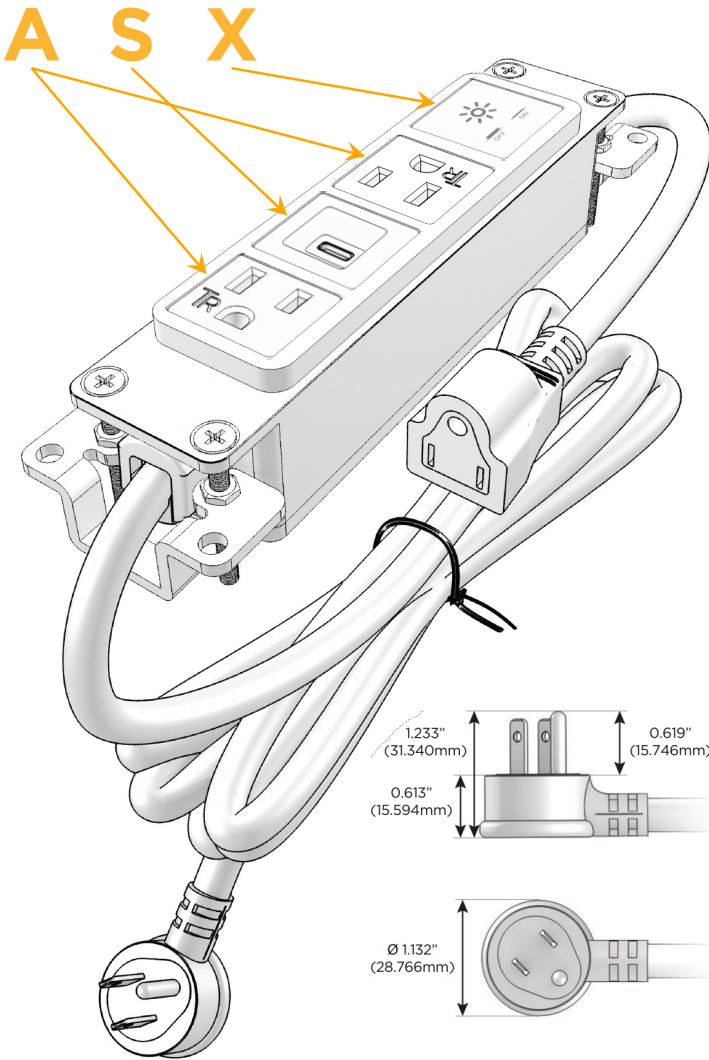

### Module/Port Options:

- A** Tamper Resistant AC Receptacle
- E** USB-A & USB-C (20W)
- M** Double USB-A (Fast Charging Ports - 18W)
- H** HDMI
- 6** CAT 6
- 12** RJ 12
- X** Switched AC
- Y** 3-Way Switch (Low Voltage)
- V** USB-C (45W High Speed Charging Port)
- S** USB-C (25W High Speed Charging Port)
- R** Switched AC (Rocker Switch)
- D** Dimmer Switch

### Plug:

Supplied with Low Profile Flat 45° Angle 120 VAC Plug

Optional Standard Straight 120 VAC Plug

Optional Straight 120 VAC Pass-through Plug

- CLEAN, COMPACT DESIGN
- STREAMLINED
- LOW PROFILE
- SIDE-EXITING CORDS
- PLUG & PLAY
- 6' AC CORD & PLUG (FLAT PLUG STANDARD)
- CUSTOMIZABLE CONFIGURATIONS AND FINISHES
- UL LISTED FOR MOUNTING IN FURNITURE
- 15A

# M-POWER-4T

AC POWER & DATA CONNECTIVITY SOLUTION

M-POWER-4T-ASAX-BZB

Specs:

**Modules/Ports:**

- A** Tamper Resistant AC Receptacle
- S** USB-C (25W High Speed Charging Port)
- X** Switched AC

Distributed by