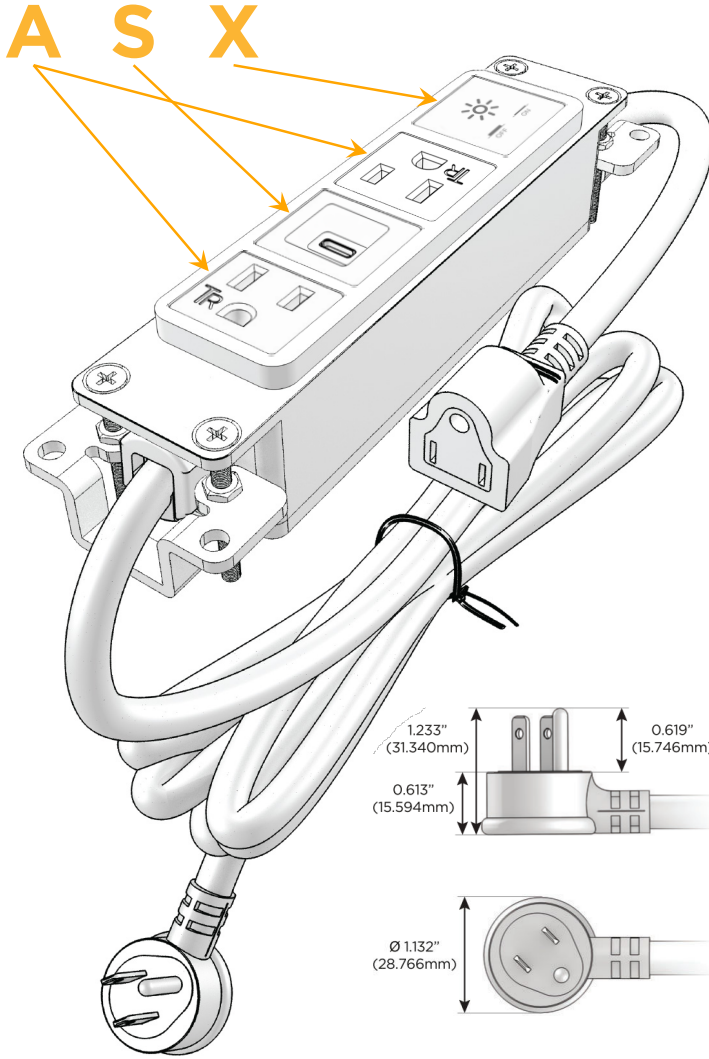

### Module/Port Options:

- A** Tamper Resistant AC Receptacle
- E** USB-A & USB-C (20W)
- M** Double USB-A (Fast Charging Ports - 18W)
- H** HDMI
- 6** CAT 6
- 12** RJ 12
- X** Switched AC
- Y** 3-Way Switch (Low Voltage)
- V** USB-C (45W High Speed Charging Port)
- S** USB-C (25W High Speed Charging Port)
- R** Switched AC (Rocker Switch)
- D** Dimmer Switch

### Plug:

Supplied with Low Profile Flat 45° Angle 120 VAC Plug

Optional Standard Straight 120 VAC Plug

Optional Straight 120 VAC Pass-through Plug

- CLEAN, COMPACT DESIGN
- STREAMLINED
- LOW PROFILE
- SIDE-EXITING CORDS
- PLUG & PLAY
- 6' AC CORD & PLUG (FLAT PLUG STANDARD)
- CUSTOMIZABLE CONFIGURATIONS AND FINISHES
- UL LISTED FOR MOUNTING IN FURNITURE
- 15A

# M-POWER-4T

AC POWER & DATA CONNECTIVITY SOLUTION

M-POWER-4T-ASAX-BZAB

Specs:

**Modules/Ports:**

- A** Tamper Resistant AC Receptacle
- S** USB-C (25W High Speed Charging Port)
- X** Switched AC

Distributed by