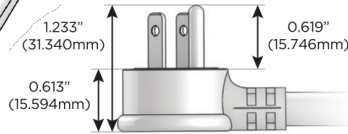

### Plug:

Supplied with Low Profile Flat 45° Angle 120 VAC Plug

Optional Standard Straight 120 VAC Plug

Optional Straight 120 VAC Pass-through Plug

- CLEAN, COMPACT DESIGN
- STREAMLINED
- LOW PROFILE
- SIDE-EXITING CORDS
- PLUG & PLAY
- 6' AC CORD & PLUG (FLAT PLUG STANDARD)
- CUSTOMIZABLE CONFIGURATIONS AND FINISHES
- UL LISTED FOR MOUNTING IN FURNITURE
- 15A

# M-POWER-4T

AC POWER & DATA CONNECTIVITY SOLUTION

M-POWER-4T-ASAX-BZAB

Specs:

**Modules/Ports:**

- A** Tamper Resistant AC Receptacle
- S** USB-C (25W High Speed Charging Port)
- X** Switched AC

Distributed by