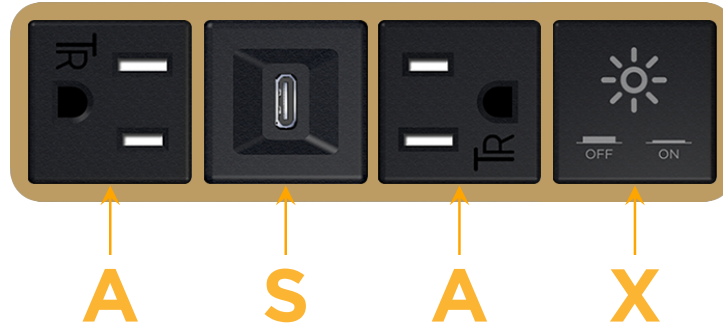

M-POWER-4T

AC POWER & DATA CONNECTIVITY SOLUTION

M-POWER-4T-ASAX-BZAB

Distributed by

Mormax Company, Inc.

8 Westchester Plaza

Elmsford, NY 10523

914-699-0101

sales@mormax.com

mormax.com

Metro Light & Power's line of power & data solutions offers sophisticated design elements combined with greater ease of installation. Streamlined and low-profile, enhanced by side-exiting cords, our outlets advance the industry with their cutting edge look and feel. We believe flexibility is key, and we provide a variety of mounting options, including the ability to mount in limited spaces. Our outlets are available in many finishes and configurations, in addition to a custom color and finish capability for our clients.

Bezel Finish: **STANDARD BRONZE (ABS)**

Custom Finishes Available M-POWER-4T-ASAX-BZAB

Features:

Module/Port Options:

- **A** Tamper Resistant AC Receptacle
- **E** USB-A & USB-C (20W)
- **M** Double USB-A (Fast Charging Ports - 18W)
- **H** HDMI
- **6** CAT 6
- **12** RJ 12
- **X** Switched AC
- **Y** 3-Way Switch (Low Voltage)
- **V** USB-C (45W High Speed Charging Port)
- **S** USB-C (25W High Speed Charging Port)
- **R** Switched AC (Rocker Switch)
- **D** Dimmer Switch

Plug:

Supplied with Low Profile Flat 45° Angle 120 VAC Plug

Optional Standard Straight 120 VAC Plug

Optional Straight 120 VAC Pass-through Plug

- CLEAN, COMPACT DESIGN
- STREAMLINED
- LOW PROFILE
- SIDE-EXITING CORDS
- PLUG & PLAY
- 6' AC CORD & PLUG (FLAT PLUG STANDARD)
- CUSTOMIZABLE CONFIGURATIONS AND FINISHES
- UL LISTED FOR MOUNTING IN FURNITURE
- 15A